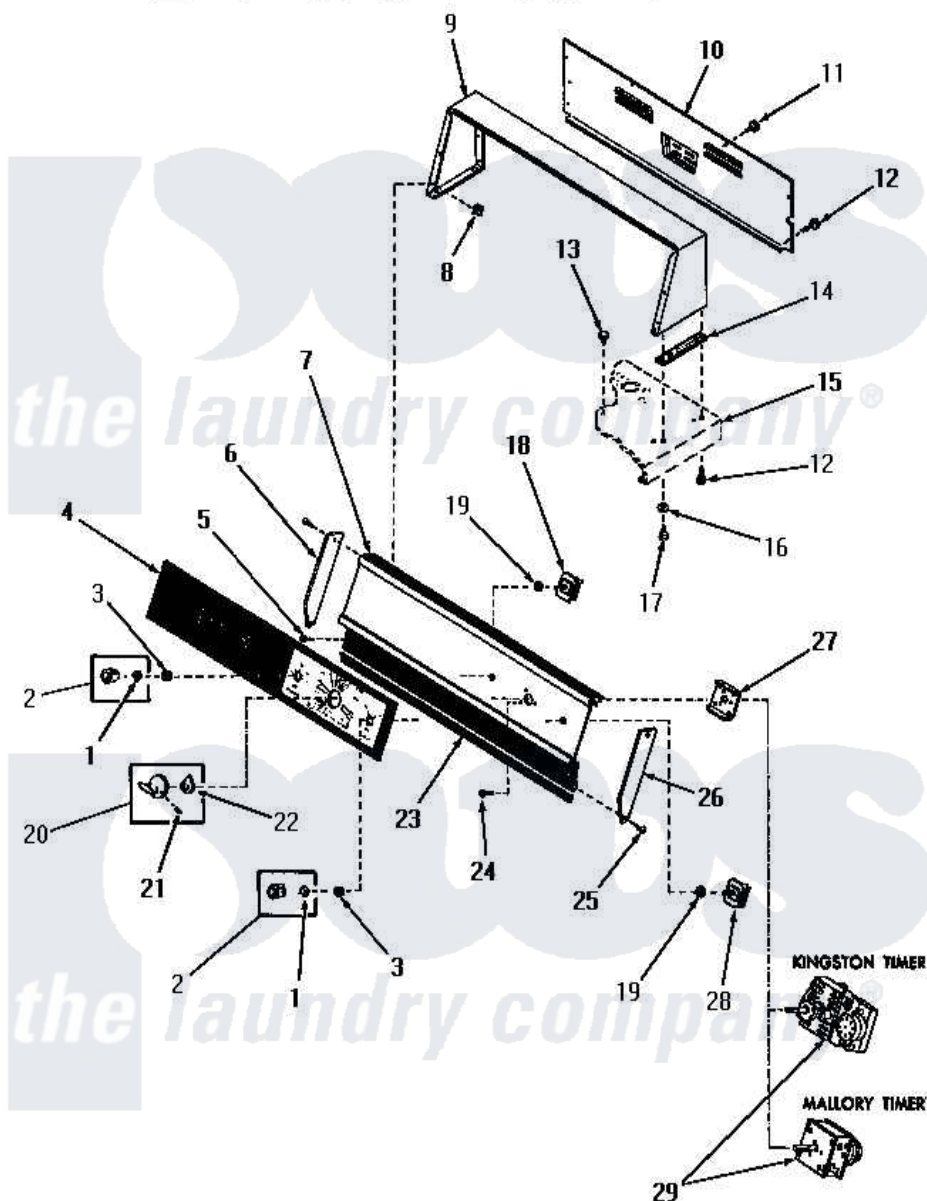

Amana DA6200 10 - CONTROL PANEL, CONTROL HOOD AND CONTROLS

Amana Residential Amana DA6200 Washer Parts Parts Diagram 10 - CONTROL PANEL, CONTROL HOOD AND CONTROLS

Click on the part number to view part

Item	Original Part Number	Replaced By	Status	Part Description
1	22244		Not Available	CLIP, C xREPLACE
2	23128	22001655		Switch, Water Temp.
3	24391		Not Available	KNURLED NUT
4	26336		Not Available	CONTROL PANEL
5	25232		Not Available	SCREW, 8AB-18X7/8 OVAL
6	26339		Not Available	END CAP, LEFT
7	26377		Not Available	NO LONGER AVAILABLE
8	54038			NUt, Speed U-Type
9	25844H		Not Available	CONTROL HOOD, HARVEST GOLD
"	25844A		Not Available	CONTROL HOOD, AVOCADO
"	25844W		Not Available	CONTROL HOOD, WHITE
10	25847GR		Not Available	CONTROL HOOD REAR COVER, GRAY
11	23222	3177991		Screw

12	25724		Not Available	HEX HEAD SCREW
13	21393	21-393		Piezo Sounder
14	23028		Not Available	GASKET,CONTROL BOX END
15	Y00000000		Not Available	SEE NOTE CABINET TOP
16	20493			Washer, 11/64 ID x 3/8 OD
17	52150	489464		Screw
18	24392		Not Available	SWITCH TEMP
19	91176			Lockwasher, 3/8 Intshkp
20	24858		Not Available	ASSY,KNOB-TIMER
21	25285		Not Available	SETSCREW
22	24857		Not Available	INDICATOR
23	26344		Not Available	GASKET
24	20272		Not Available	PHILLIPS HEAD SCREW
25	52864	500226		Screw, 8b-16 x 5/8 Tap
26	26338		Not Available	END CAP, RIGHT
27	26345		Not Available	SPACER
28	21302			Switch, Motor-2SP
29	24828		Not Available	TIMER