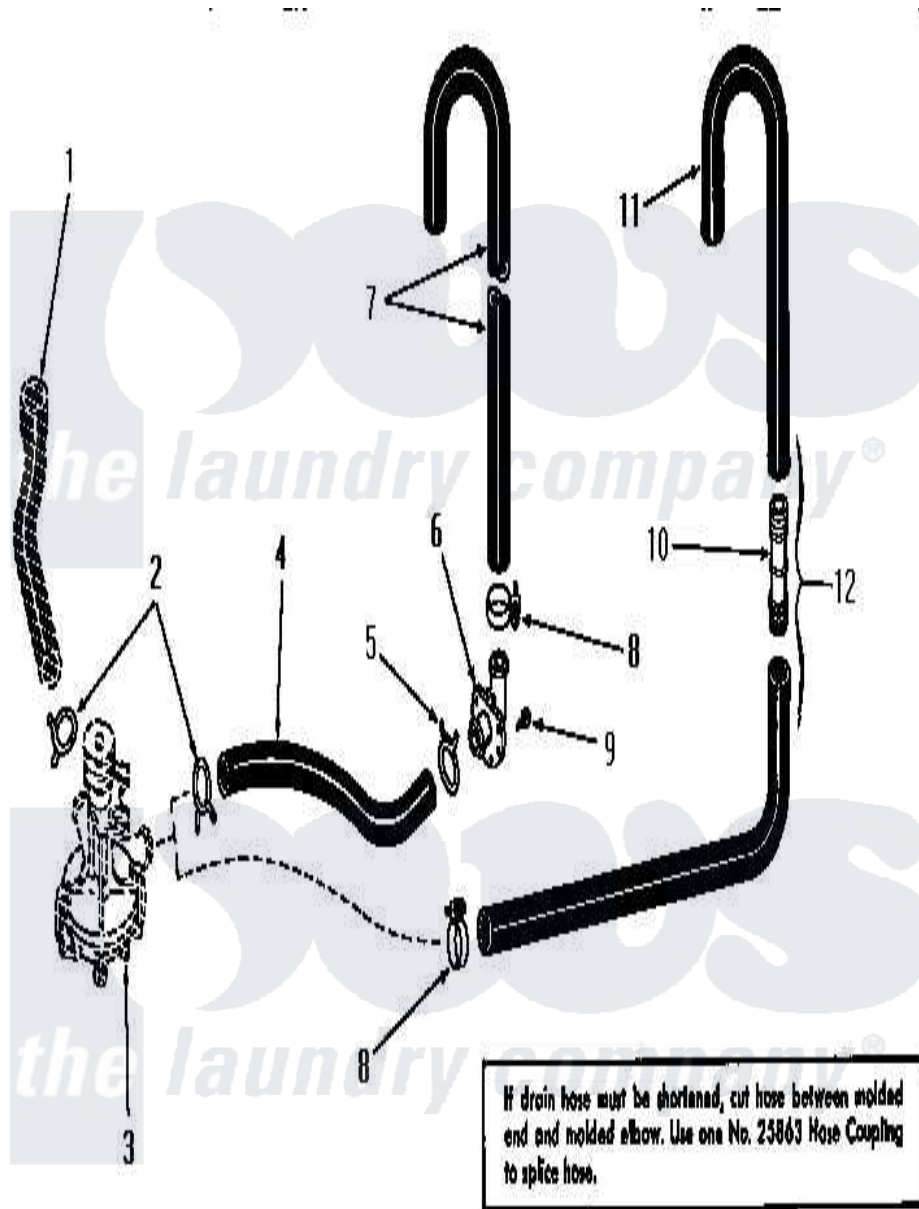

Amana DA6200 13 - DRAIN

Amana [Residential Amana DA6200 Washer Parts](#) Parts Diagram 13 - DRAIN
 Click on the part number to view part

Item	Original Part Number	Replaced By	Status	Part Description
1	Y00000000		Not Available	SEE NOTE DRAIN TUB OUTLET HOSE
2	20210		Not Available	NO LONGER AVAILABLE
3	Y00000000		Not Available	SEE NOTE PUMP ASSEMBLY
4	21254			Hose
5	Y03698		Not Available	CLAMP xREPLACE
6	23553		Not Available	ELBOW,DRAIN HOSE-PLAST
7	20240			Hose, M/F 29219
8	20211	285655		Clamp, Hose
9	51784		Not Available	SCREW,10B-16 X 1/2 HEX
10	25863	16272		Connector, Straight
11	25182		Not Available	DRAIN HOSE
12	Y00000000		Not Available	SEE NOTE DRAIN HOSE AND HOSE COUPLING -- (SEE NOTE)