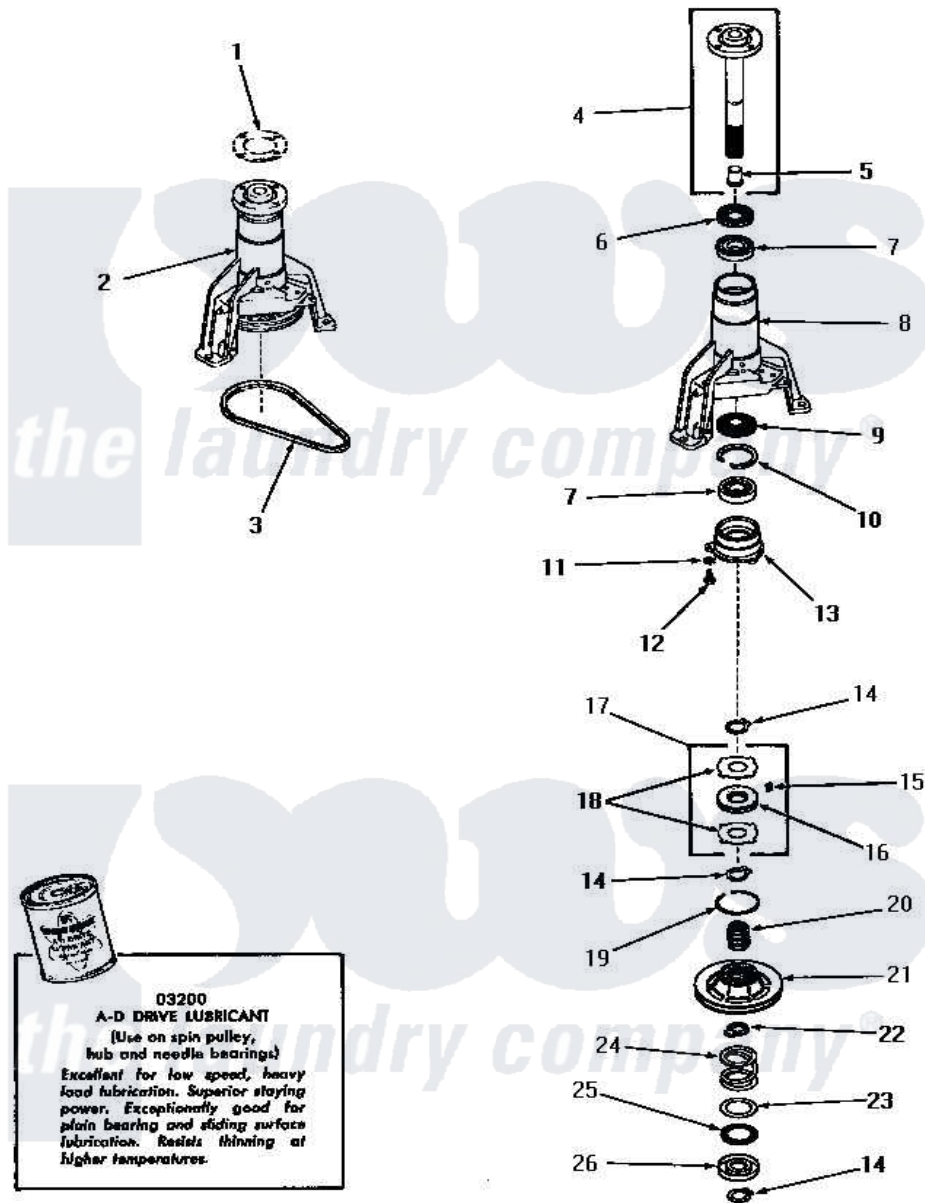

Amana DA6200 14 - MAIN BEARING ASSY

Amana [Residential Amana DA6200 Washer Parts](#) Parts Diagram 14 - MAIN BEARING ASSY
 Click on the part number to view part

Item	Original Part Number	Replaced By	Status	Part Description
1	Y00000000		Not Available	SEE NOTE GASKET
2	26018			AsseMbly, Bearing Housing-M
3	23759		Not Available	BELT
4	23731			Assembly, Spin Shaft
5	25854			Bearing
6	Y21659		Not Available	SEAL
7	20012			Bearing
8	25979		Not Available	HOUSING,MAIN BEARING
9	26247			Slinger, Water
10	20084		Not Available	RING,RETAINING
11	02431			Lockwasher, 1/4 Ext Shk
12	02422			Screw, 1/4-20 X 1/2 HeX
13	23639			Retainer
14	23724			Ring, Retaining
15	24500			Clip, Spring
16	23708			Assembly, Brake Disk

17	24599		Assembly, Brake Disk
18	23637	Not Available	DISC,BRAKE
19	Y23720	Not Available	RING,SNAP
20	23634	Not Available	HUB
21	24690		Assembly, Spin Pulley
22	23635	Not Available	STOP
23	23722		Race, Bearing
24	23723		Spring
25	23721	Not Available	BEARING,NEEDLE
26	23640		Retainer
NI	03200		A-D Drive Lubricant