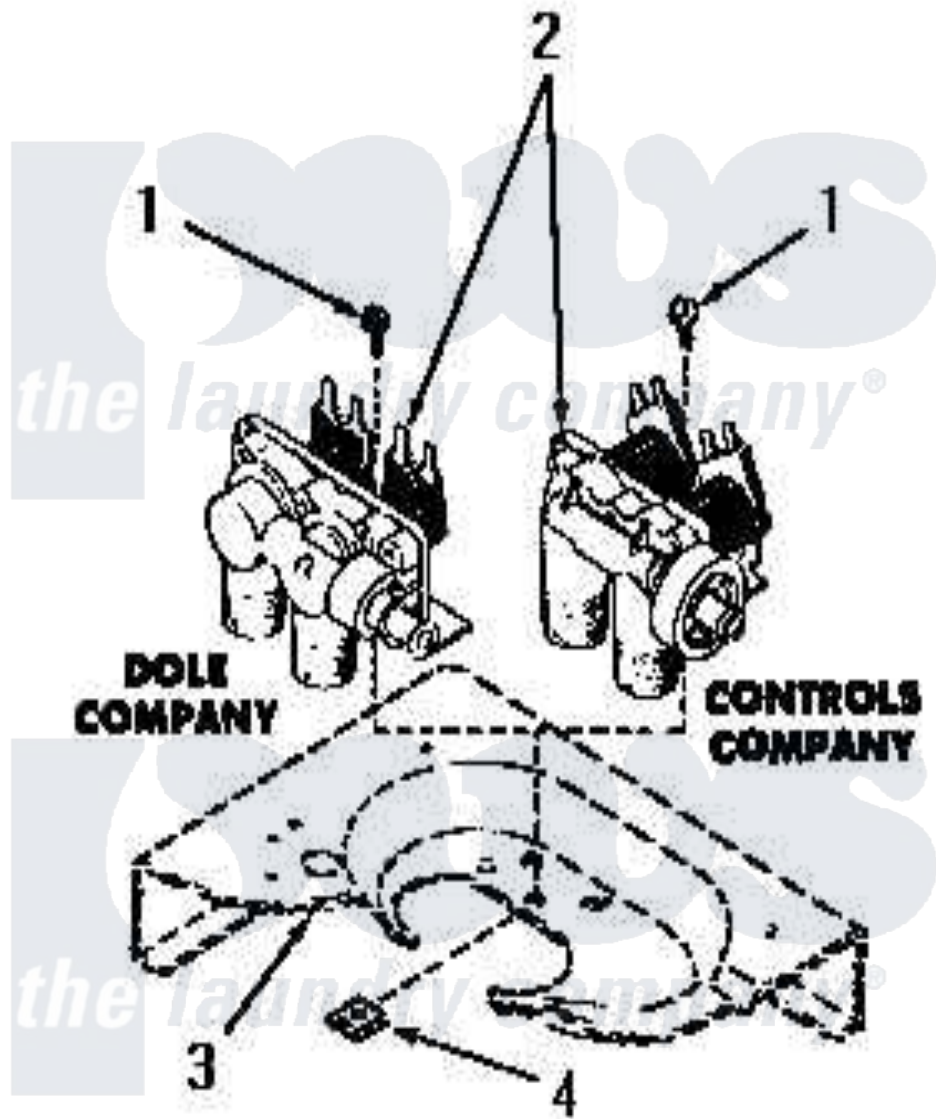

Amana DA6200 15 - MIXING VALVES

Amana [Residential Amana DA6200 Washer Parts](#) Parts Diagram 15 - MIXING VALVES
 Click on the part number to view part

Item	Original Part Number	Replaced By	Status	Part Description
1	23962	W10116760		Screw
2	25832	205613		Water Valve
3	Y00000000		Not Available	SEE NOTE CABINET TOP
4	23277		Not Available	NUT,SPEED