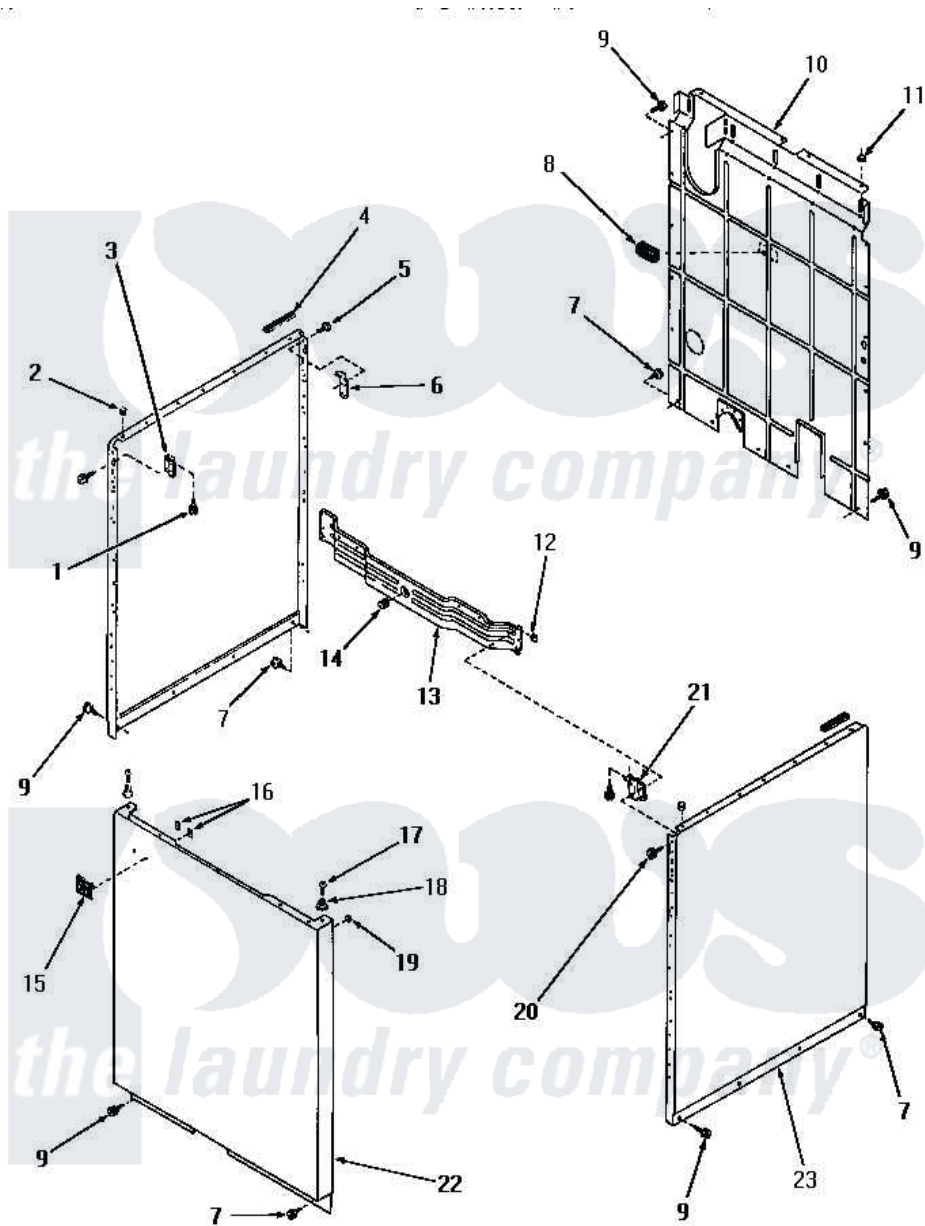

Amana DA6200 17 - PANELS

Amana Residential Amana DA6200 Washer Parts Parts Diagram 17 - PANELS
 Click on the part number to view part

Item	Original Part Number	Replaced By	Status	Part Description
1	23008			Screw, 10-24 X 3/4 Sems
2	21176			Bumper
3	22847		Not Available	BRACKET
"	26691		Not Available	BRACKET,HOLD DOWN-L.H.
4	80312			Bumper Pad
5	51784		Not Available	SCREW,10B-16 X 1/2 HEX
6	52487			Lug, Hold-Down
7	26415	27001200		Screw
8	23257		Not Available	PAD,BUMPER
9	26592		Not Available	HEX HEAD SCREW
10	24342GR		Not Available	REAR PANEL, GRAY
11	20387			Bumper
12	25987		Not Available	NUT,SPEED
"	21747			Nut, Speed
13	21262		Not Available	CROSS BRACE, FRONT
14	25959			Grommet

15	22086	Not Available	MONOGRAM
16	22161	Not Available	CLIP
17	Q6535	Not Available	SCREW,10B-16 X 3/4 ROU
18	23020	Not Available	MOUNT,PANEL
19	20387		Bumper
20	03814		Screw, 10-24 X 1/2 Roun
"	51784	Not Available	SCREW,10B-16 X 1/2 HEX
21	22846	Not Available	BRACKET
"	26690	Not Available	BRACKET,HOLD DOWN-R.H.
22	24687A	Not Available	FRONT PANEL, AVOCADO
"	24687W	Not Available	FRONT PANEL, WHITE
"	24687C	Not Available	FRONT PANEL, COPPERTONE
"	24687H	Not Available	FRONT PANEL, HARVEST GOLD
23	24687H	Not Available	FRONT PANEL, HARVEST GOLD
"	24687C	Not Available	FRONT PANEL, COPPERTONE
"	24687W	Not Available	FRONT PANEL, WHITE
"	24687A	Not Available	FRONT PANEL, AVOCADO