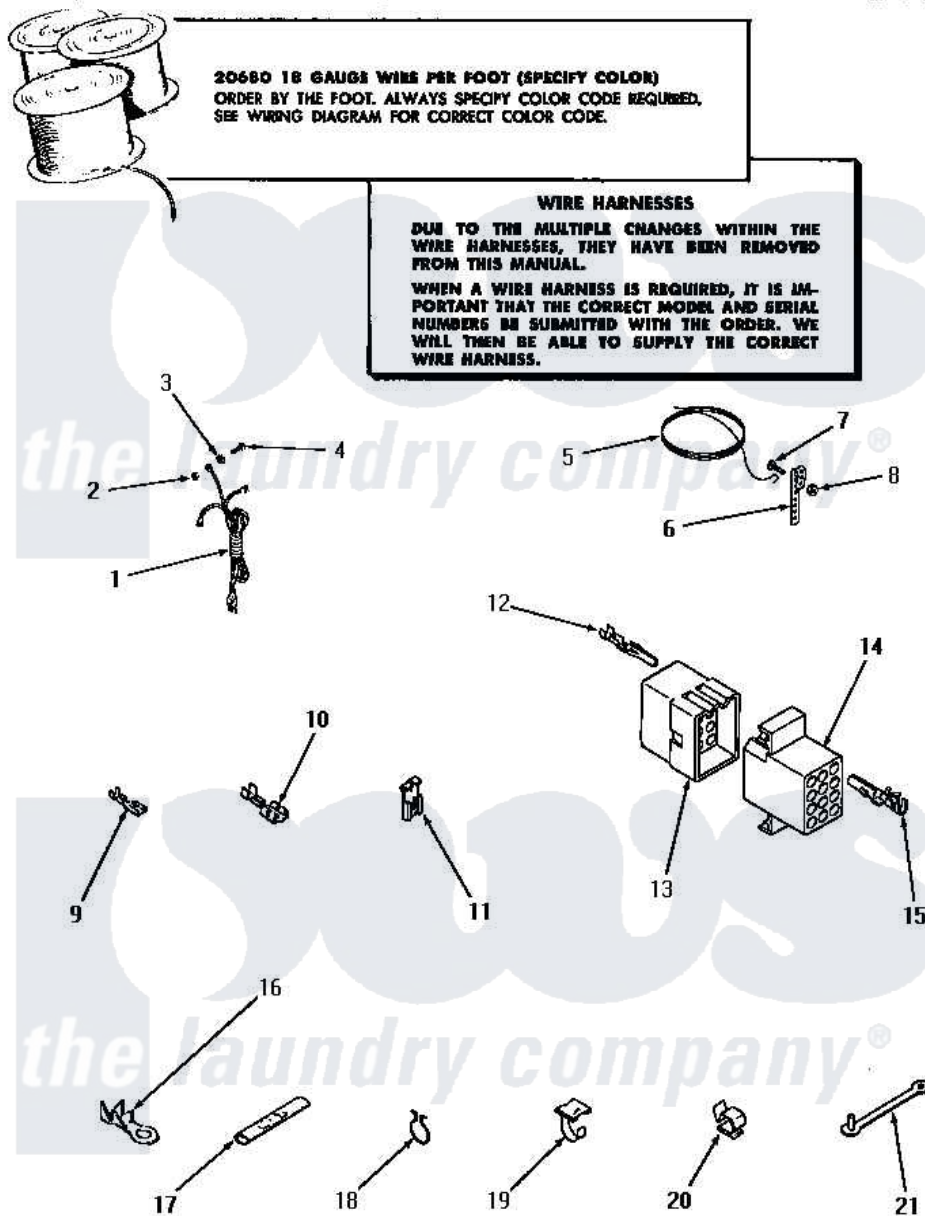

Amana DA6200 18 - POWER CORD, WIRE AND TERMINALS

Amana [Residential Amana DA6200 Washer Parts](#) Parts Diagram 18 - POWER CORD, WIRE AND TERMINALS
Click on the part number to view part

Item	Original Part Number	Replaced By	Status	Part Description
1	22660		Not Available	POWER CORD AND PLUG
2	03673		Not Available	NUT
3	03815			Lockwasher, No.10 Ext Shk
4	20267			Screw, 10-24 X 3/8 Round
5	Y21429		Not Available	GROUND WIRE
6	21430		Not Available	STRAP,GROUND
7	21431		Not Available	ROUND HEAD SCREW
8	Y20276		Not Available	NUT
9	00112			Terminal, Spade-3/16 Fe
10	Y00119		Not Available	SPADE TERMINAL(18 GAUGE) (1/4 INCH(1) 18 GAUGE WIRE)
11	Y00120			Terminal, Flag-1/4 Fema
12	Y00116			Terminal, Pin-Male
13	23037			Plug, 15 Circuit
"	23035		Not Available	PLUG,12 CIRCUIT
"	23033			Plug, 9 Circuit

"	23041		Plug, 6 Circuit
"	23040		Plug-3 Circuit
14	23036		Receptacle, 12 Circuit
"	23039	697780	Receptacle,
"	Y23034	26163	Receptacle, 9 Circuit
"	23042	Not Available	RECEPTACLE
"	23038	Not Available	RECEPTACLE, 15 CIRCUIT
15	Y00117	5011-XX	093 Female Socket
16	00110		No.10 18 Gauge Wire
17	21091	Not Available	CONNECTOR TWO 1/4 INCH MALE
18	51291		Clip, Wire
19	21793	Not Available	CABLE CLIP
20	21036		Clip, Cable
21	22837	Not Available	STRAP,WIRE
NI	20680	Not Available	18 GAUGE WIRE