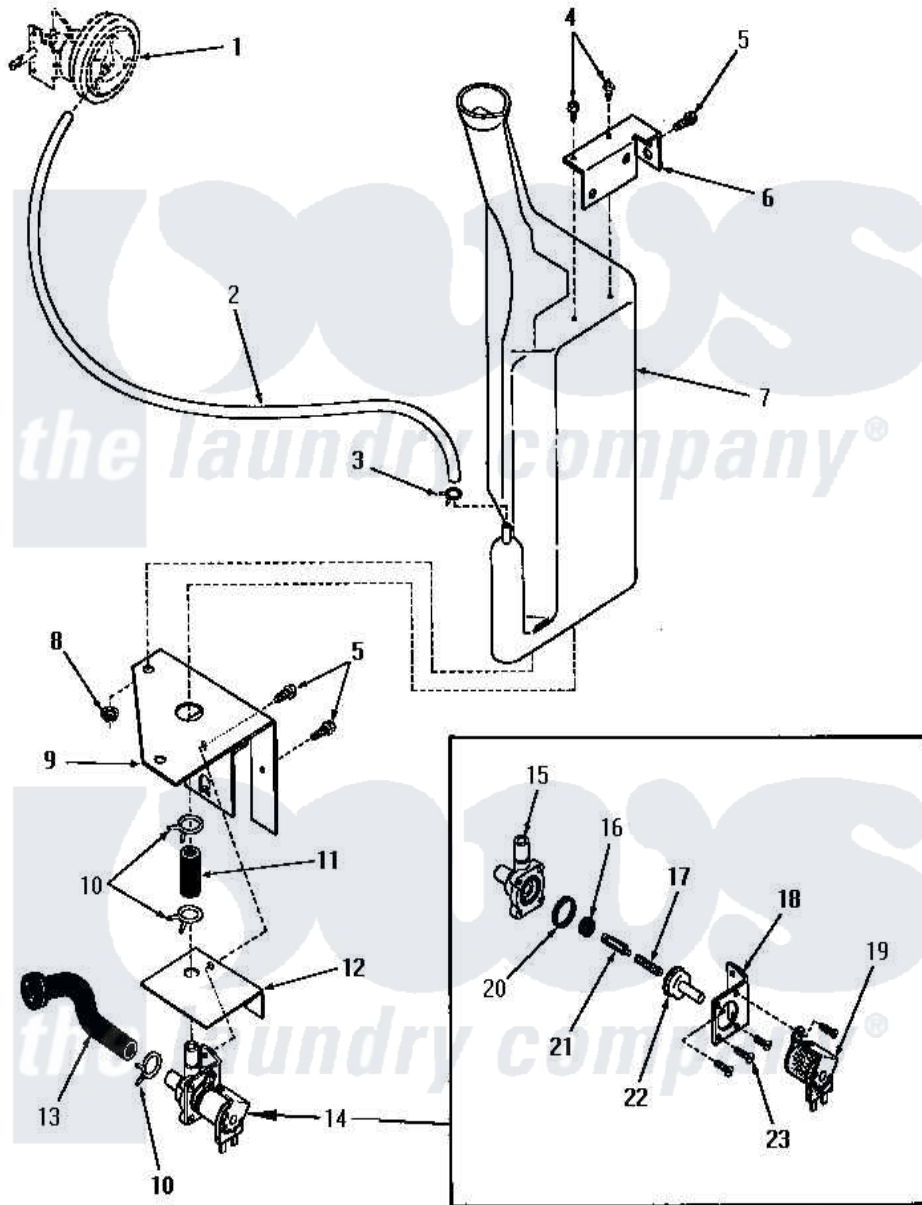

# Amana DA6200 19 - RESERVOIR & DRAIN VALVE

Amana [Residential Amana DA6200 Washer Parts](#) Parts Diagram 19 - RESERVOIR & DRAIN VALVE  
 Click on the part number to view part

Item	Original Part Number	Replaced By	Status	Part Description
1	Y00000000		Not Available	SEE NOTE PRESSURE SWITCH
2	24444		Not Available	NO LONGER AVAILABLE
3	Y22294	<a href="#">596669</a>		Clamp, Manifold
4	52150	<a href="#">489464</a>		Screw
5	51784		Not Available	SCREW,10B-16 X 1/2 HEX
6	24394		Not Available	UPPER BRACKET
7	24430		Not Available	RESERVOIR
8	24441		Not Available	WIRING DIAGRAM
9	24393		Not Available	LOWER BRACKET
10	80479		Not Available	HOSE CLAMP
11	24440		Not Available	CODE J
12	25044		Not Available	SOLENOID SHIELD
13	24437		Not Available	HOSE
14	24438	<a href="#">68136-47</a>		Shelf Trim
15	24438G		Not Available	BODY
16	24438F		Not Available	SEAL

17	24438C	Not Available	SPRING
18	24438H	Not Available	MOUNTING BRACKET
19	24438A	Not Available	SOLENOID
20	24438E	Not Available	GASKET
21	24438D	Not Available	ARMATURE
22	24438B	Not Available	GUIDE,ARMATURE
23	21561G	Not Available	ROUND HEAD SCREW