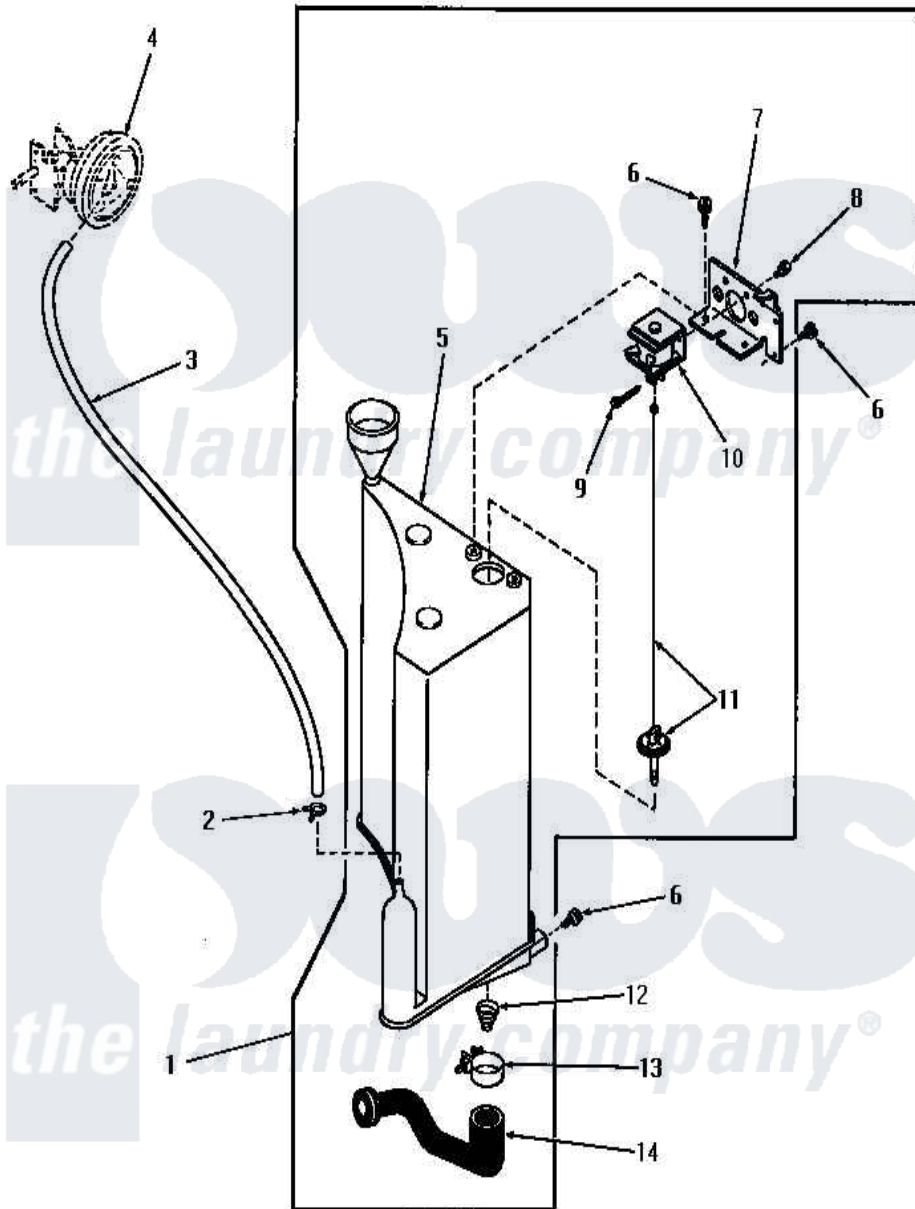

Amana DA6200 20 - RESERVOIR & DRAIN VALVE

Amana [Residential Amana DA6200 Washer Parts](#) Parts Diagram 20 - RESERVOIR & DRAIN VALVE
 Click on the part number to view part

Item	Original Part Number	Replaced By	Status	Part Description
1	26003			Assembly, Pressure Tank-Com
2	Y22294	596669		Clamp, Manifold
3	24444		Not Available	NO LONGER AVAILABLE
4	Y00000000		Not Available	SEE NOTE PRESSURE SWITCH
5	25993		Not Available	RESERVOIR
6	51784		Not Available	SCREW,10B-16 X 1/2 HEX
7	Y26000		Not Available	BRACKET
8	Y03950			Screw, 10-32 x 5/16 Sems
9	20248			Pin, Cotter
10	25999		Not Available	SOLENOID,DRAIN VALVE
11	26244			Assembly, Plunger-Drain Val
12	25997		Not Available	SPRING,DRAIN VALVE
13	20824		Not Available	HOSE CLAMP
14	25998			Hose, Drain-Pressure Ta