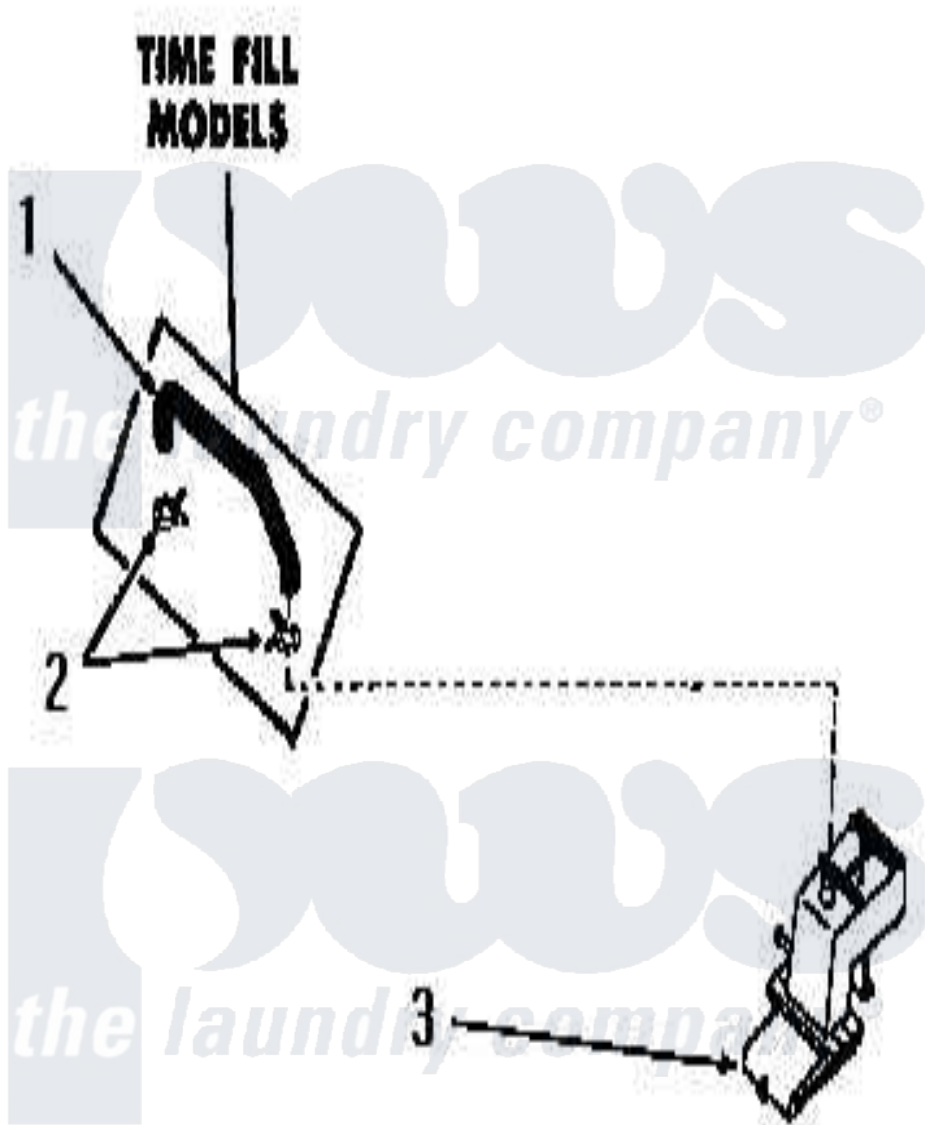

Amana DA6200 22 - WATER INLET & FILLER HOSE

Amana [Residential Amana DA6200 Washer Parts](#) Parts Diagram 22 - WATER INLET & FILLER HOSE
 Click on the part number to view part

Item	Original Part Number	Replaced By	Status	Part Description
"	NOTE:		Not Available	IF DRAIN HOSE MUST BE SHORTENED, CUT HOSE BETWEEN MOLDED END AND MOLDED ELBOW. USE ONE NO. 25863 HOSE COUPLING TO SPLICE HOSE.
1	23411			Hose, Filler xReplace
2	80479		Not Available	HOSE CLAMP
3	23327			Assembly, Water Inlet