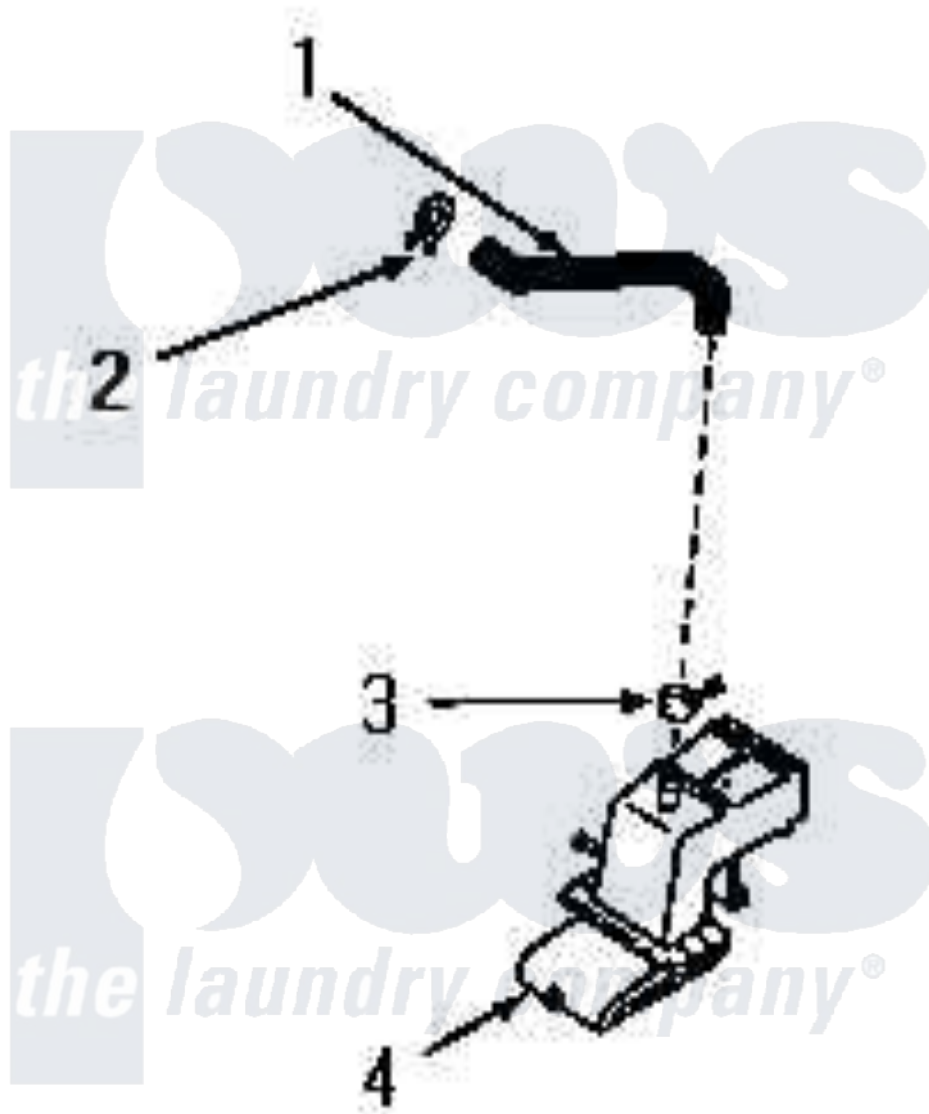

Amana DA6200 23 - WATER INLET & FILLER HOSE

Amana [Residential Amana DA6200 Washer Parts](#) Parts Diagram 23 - WATER INLET & FILLER HOSE
Click on the part number to view part

Item	Original Part Number	Replaced By	Status	Part Description
1	25882		Not Available	FILLER HOSE
2	80479		Not Available	HOSE CLAMP
3	25988	596669		Clamp, Manifold
4	23327			Assembly, Water Inlet