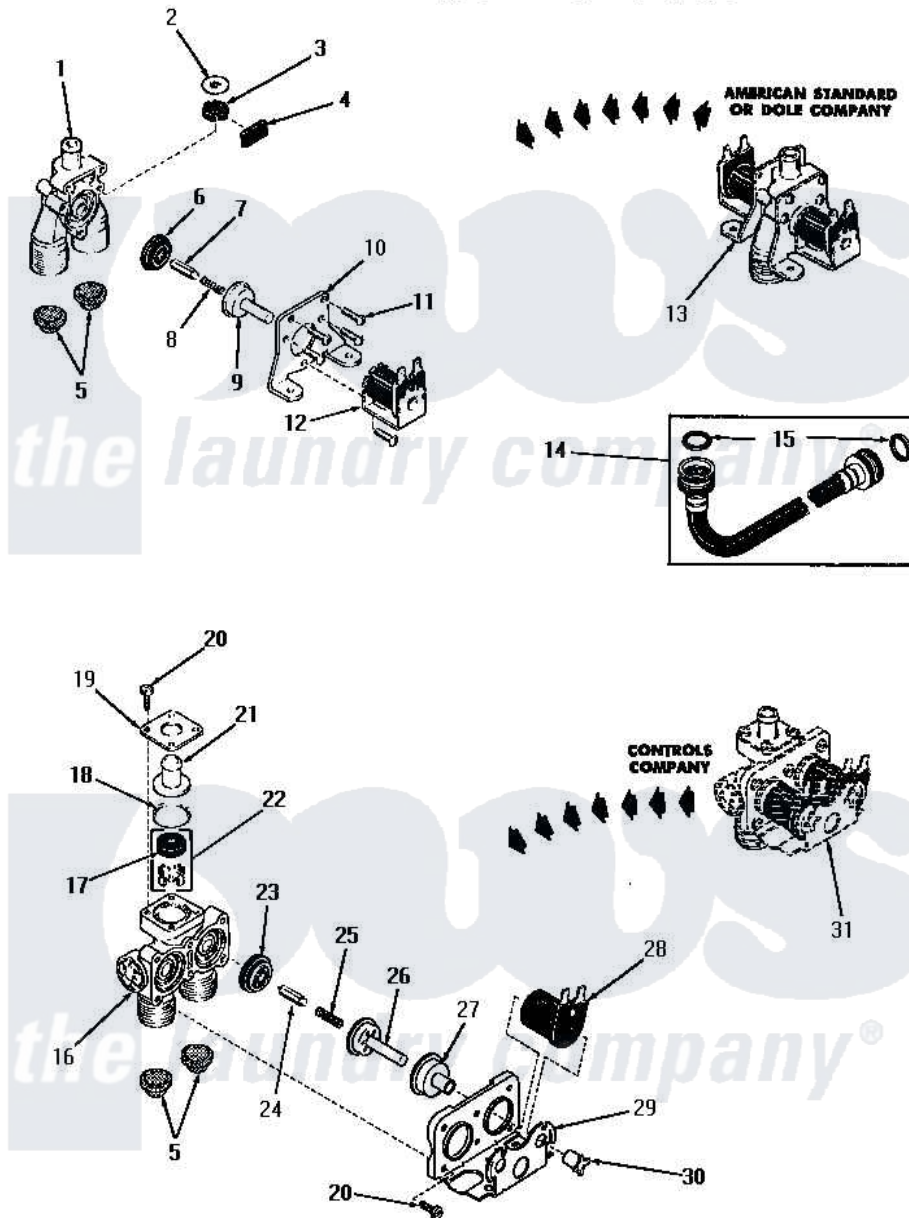

Amana DA6201 01 - 24596 AND 24597 MIXING VALVE ASSEMBLIES

Amana Residential Amana DA6201 Washer Parts Parts Diagram 01 - 24596 AND 24597 MIXING VALVE ASSEMBLIES
 Click on the part number to view part

Item	Original Part Number	Replaced By	Status	Part Description
1	20678		Not Available	BODY, VALVE
2	23224G		Not Available	DIFFUSER
3	21187C		Not Available	REGULATOR, FLOW
"	23224C			Regulator, Flow
4	21561D		Not Available	PLUG
5	20181-0		Not Available	INLET SCREEN
6	23224F		Not Available	DIAPHRAGM
7	23224D			Armature
8	23224E		Not Available	SPRING
9	23224B		Not Available	GUIDE
10	21561E		Not Available	MOUNTING BRACKET
11	21561G		Not Available	ROUND HEAD SCREW
12	21714A		Not Available	SOLENOID
13	Y00000000		Not Available	SEE NOTE MIXING VALVE ASSEMBLY
14	20241	EZ20241		20 x 24 x 1 Filter 1 Metal Side
15	20290	Y013783		Washer, Inlet Hose

16	24596Q	Not Available	VALVE BODY
17	Y00000000	Not Available	SEE NOTE INSTALL WITH CONCAVE SURFACE DOWN TOWARD VALVE BODY
18	24596L	Not Available	OUTLET FITTING GASKET
19	24596N	Not Available	OUTLET FITTING PLATE
20	24596P	Not Available	SCREW
21	24596M	Not Available	OUTLET FITTING
22	24596J	Not Available	REGULATOR, FLOW
"	24597J	Not Available	FLOW REGULATOR
23	24596H	Not Available	DIAPHRAGM
24	24596G	Not Available	ARMATURE
25	24596F	Not Available	SPRING
26	24596E	Not Available	GUIDE
27	24596D	Not Available	GUIDE SLEEVE
28	24596A	Not Available	SOLENOID
29	24596C	Not Available	MOUNTING BRACKET
30	24596B	Not Available	SOLENOID SLEEVE
31	Y00000000	Not Available	SEE NOTE MIXING VALVE ASSEMBLY