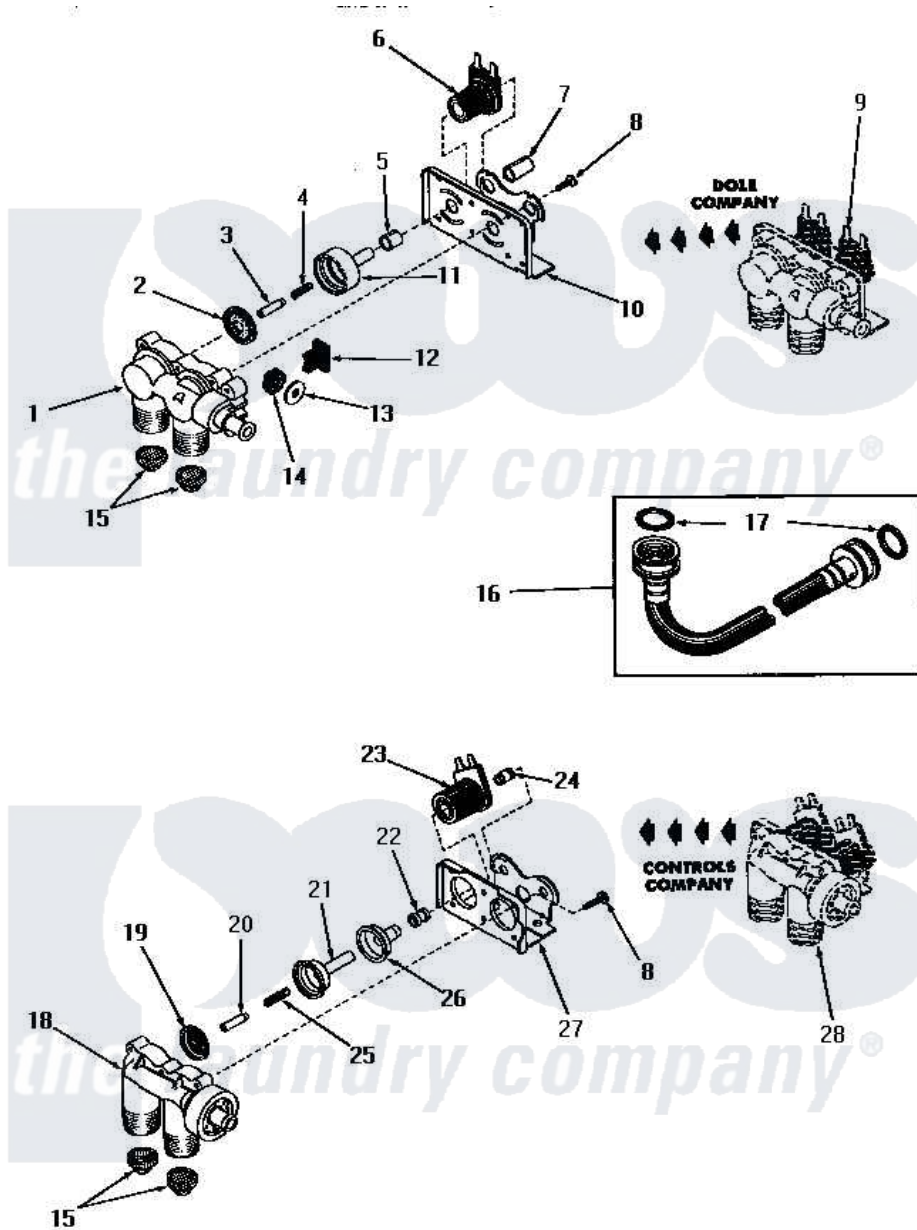

Amana DA6201 03 - 25832 AND 25833 MIXING VALVE ASSEMBLIES

Amana Residential Amana DA6201 Washer Parts Parts Diagram 03 - 25832 AND 25833 MIXING VALVE ASSEMBLIES
 Click on the part number to view part

Item	Original Part Number	Replaced By	Status	Part Description
1	24125			Body, Valve
2	24134		Not Available	DIAPHRAGM
3	24132		Not Available	ARMATURE
4	24131		Not Available	SPRING
5	24129		Not Available	SLEEVE, SHORT
6	24126	33930		Valve, Mixing
7	24128		Not Available	SLEEVE, LONG
8	25817C		Not Available	SCREW
9	Y00000000		Not Available	SEE NOTE MIXING VALVE ASSEMBLY
10	Y24127		Not Available	MOUNTING BRACKET
11	24130			Guide, Armature
12	Y24135		Not Available	PLUG, FLOW REGULATOR
13	23224G		Not Available	DIFFUSER
14	23224C			Regulator, Flow
"	21187C		Not Available	REGULATOR, FLOW
15	24122	22002960		Strainer, Washer Inlet

16	20241	EZ20241	20 x 24 x 1 Filter 1 Metal Side
17	20290	Y013783	Washer, Inlet Hose
18	24123	Not Available	VALVE BODY
"	Y24124	Not Available	VALVE BODY
19	25817K	Not Available	DIAPHRAGM
20	25817H	Not Available	ARMATURE
21	25817F	Not Available	ARMATURE GUIDE
22	25817D	Not Available	SLEEVE ADAPTER
23	24596A	Not Available	SOLENOID
24	25817M	Not Available	SOLENOID PLUG
25	25817G	Not Available	SPRING
26	25817E	Not Available	SLEEVE, GUIDE xREPLACE
27	25817B	Not Available	MOUNTING BRACKET
28	Y00000000	Not Available	SEE NOTE MIXING VALVE ASSEMBLY