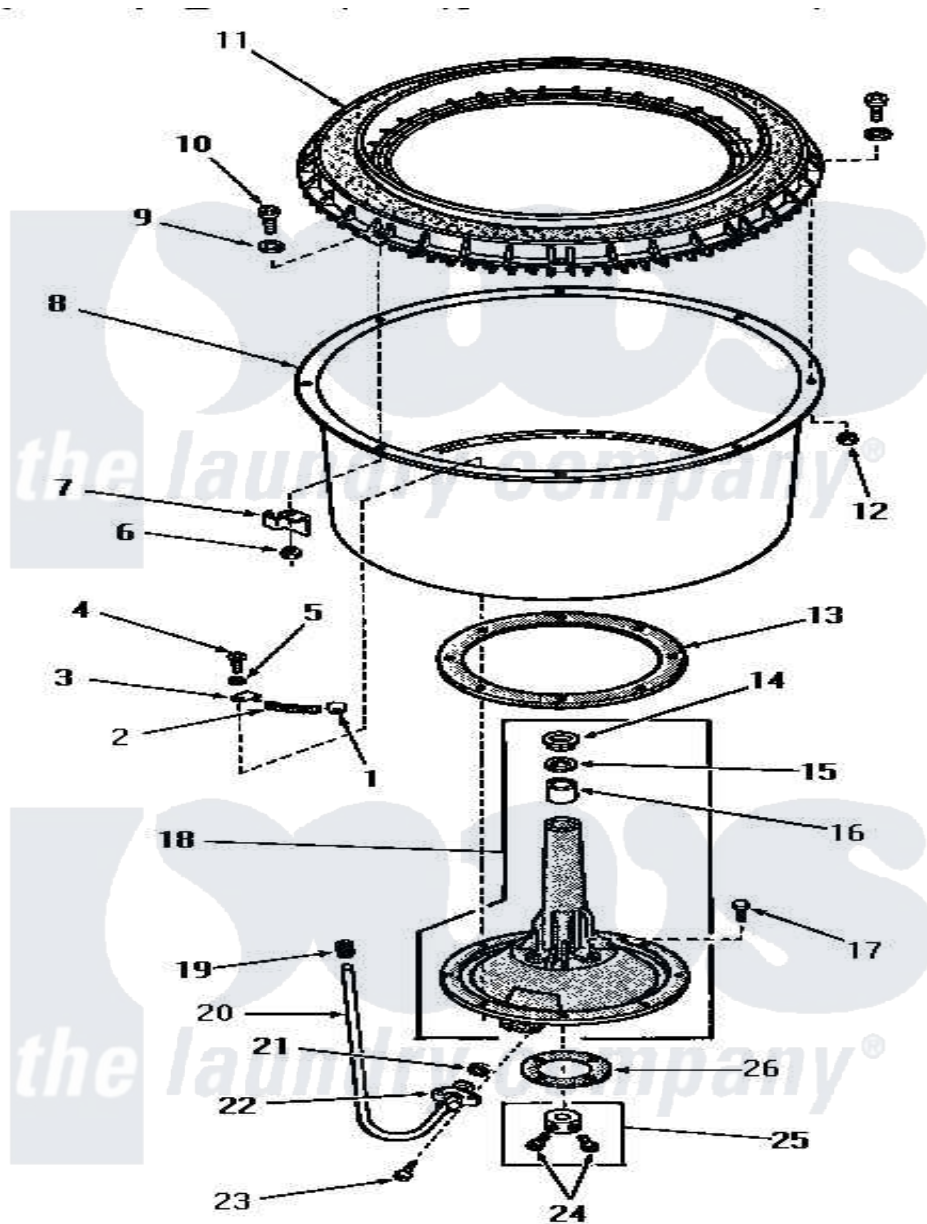

# Amana DA6201 05 - AGITATOR POST AND SPIN TUB

Amana Residential Amana DA6201 Washer Parts Parts Diagram 05 - AGITATOR POST AND SPIN TUB  
 Click on the part number to view part

Item	Original Part Number	Replaced By	Status	Part Description
1	<a href="#">22446</a>			Clip
2	<a href="#">22144</a>			Spring
3	<a href="#">22447</a>			Clip
4	<a href="#">20260</a>			Screw, 5/16-18 X 3/4 RD
5	20121		Not Available	GASKET
6	<a href="#">26678</a>			Nut, Self-Locking
7	<a href="#">22025</a>			Bracket
8	22382		Not Available	TUB,SPIN
9	<a href="#">25100</a>			Washer, 17/64 ID x 1/2 OD
10	25251	<a href="#">EZ25251</a>		25 x 25 x 1 Filter 1 Metal Side
11	24931		Not Available	BALANCE RING
12	<a href="#">25250</a>			Nut, 1/4-20 Hex Nylock
13	<a href="#">20122</a>			Gasket
14	<a href="#">23685</a>			Bearing
15	<a href="#">23684</a>			Seal
16	<a href="#">23686</a>			Bearing

17	<a href="#">20261</a>		Screw, Cap
18	23993	Not Available	ASSY,CENTER COLUMN
19	<a href="#">22351</a>		Sleeve
20	<a href="#">22359</a>		Tube, Sediment
21	<a href="#">20110</a>		Gasket
22	<a href="#">26046</a>		Bracket, Sediment Tube
23	20852	Not Available	SCREW,10-24 X 1/2 HEX
24	23481	<a href="#">02422</a>	Screw, 1/4-20 X 1/2 HeX
25	<a href="#">20377</a>		Collar Assembly
26	<a href="#">20120</a>		Gasket