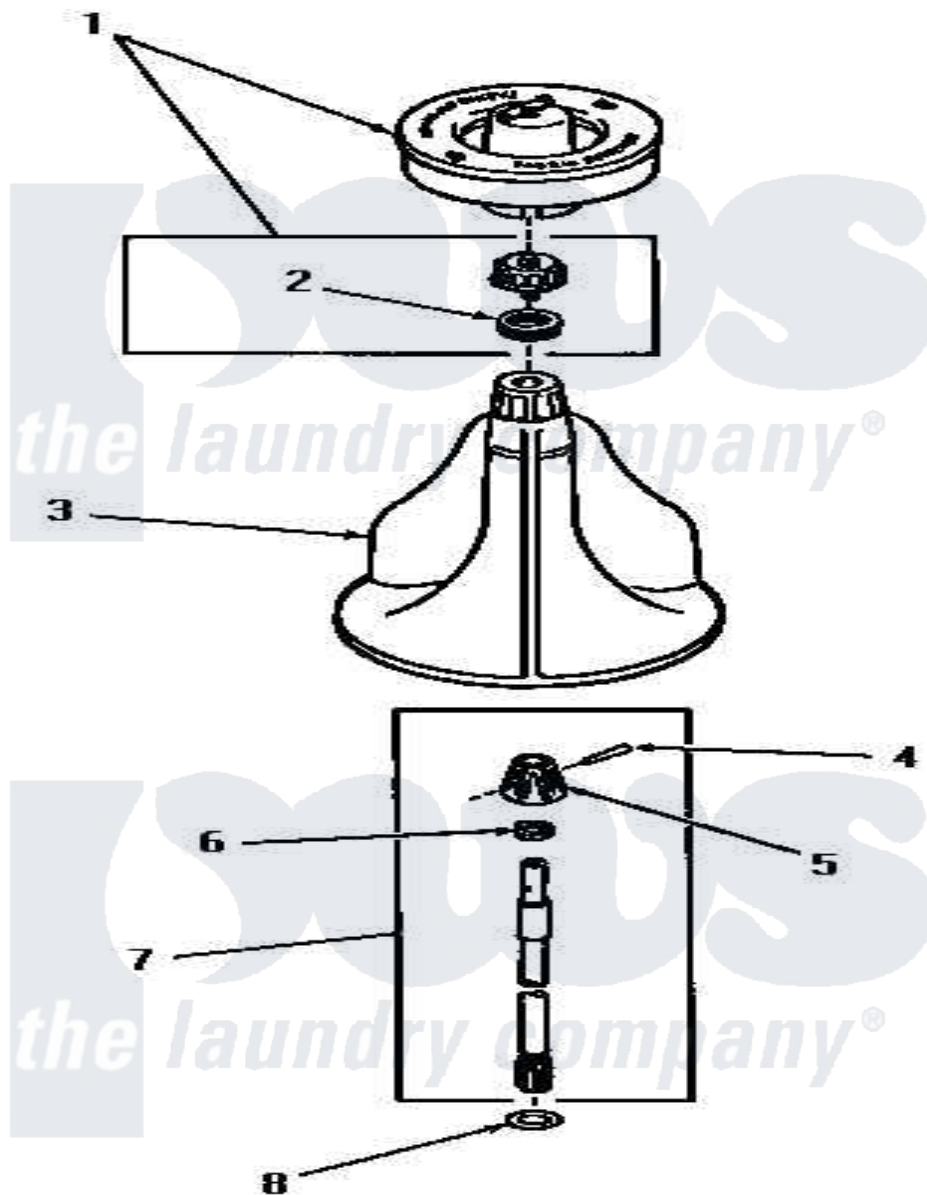

Amana DA6201 06 - AGITATOR, SHAFT & FABRIC SOFTENER DISP

Amana Residential Amana DA6201 Washer Parts Parts Diagram 06 - AGITATOR, SHAFT & FABRIC SOFTENER DISP
 Click on the part number to view part

Item	Original Part Number	Replaced By	Status	Part Description
1	26014			Assembly, Cap And Ring-Agitator
2	20136			Ring
3	26006			Assembly, Agitator
4	20243			Pin, Taper
5	20056		Not Available	BLOCK, DRIVE
6	20057	222T017P01		Washer FIB 21/32 ID X 1156 OD X 1/8
7	21751	21751P		Assyshaft
8	22135			Washer