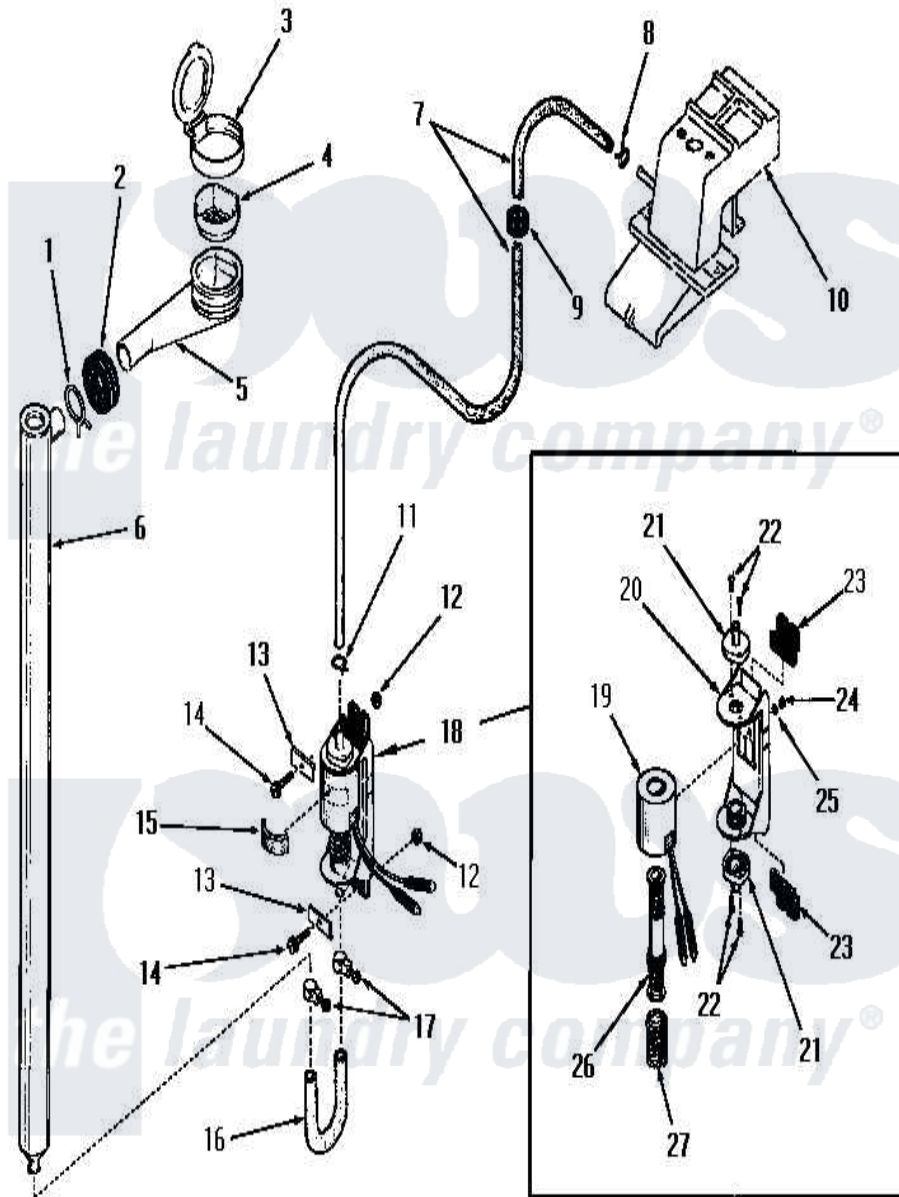

Amana DA6201 07 - BLEACH DISPENSER

Amana [Residential Amana DA6201 Washer Parts](#) Parts Diagram 07 - BLEACH DISPENSER
 Click on the part number to view part

Item	Original Part Number	Replaced By	Status	Part Description
1	Y03640		Not Available	CLAMP
2	20118		Not Available	GROMMET,1982 INV
3	22484		Not Available	BLEACH LID
4	21984			Cover, Dispenser
5	22377		Not Available	DISPENSER xREPLACE
6	22303		Not Available	TUBE,BLEACH
7	22300		Not Available	HOSE
8	23410		Not Available	HOSE CLAMP
9	22299		Not Available	GROMMET
10	Y00000000		Not Available	SEE NOTE WATER INLET
11	22295		Not Available	HOSE CLAMP
12	22001			Nut, 10-24 Nylon Hex BR
13	Y22287		Not Available	BLEACH PUMP BRACKET
14	25989		Not Available	HEX HEAD SCREW
15	25220		Not Available	BUMPER
16	22302		Not Available	HOSE

17	24904	Not Available	CLAMP
18	22337		Pump, Bleach
19	22337B	Not Available	COIL AND FRAME
20	22337A	Not Available	BASE
21	22337E	Not Available	HOSE CONNECTOR
22	51356	Not Available	SCREW,6-32 X 5/16 RD H
23	22337F	Not Available	ISOLATION MOUNT
24	22337G	Not Available	NUT
25	21735	Not Available	LOCKWASHER,No.10 INTSHKP
26	22337C	Not Available	ARMATURE AND VALVE
27	22337D	Not Available	SPRING