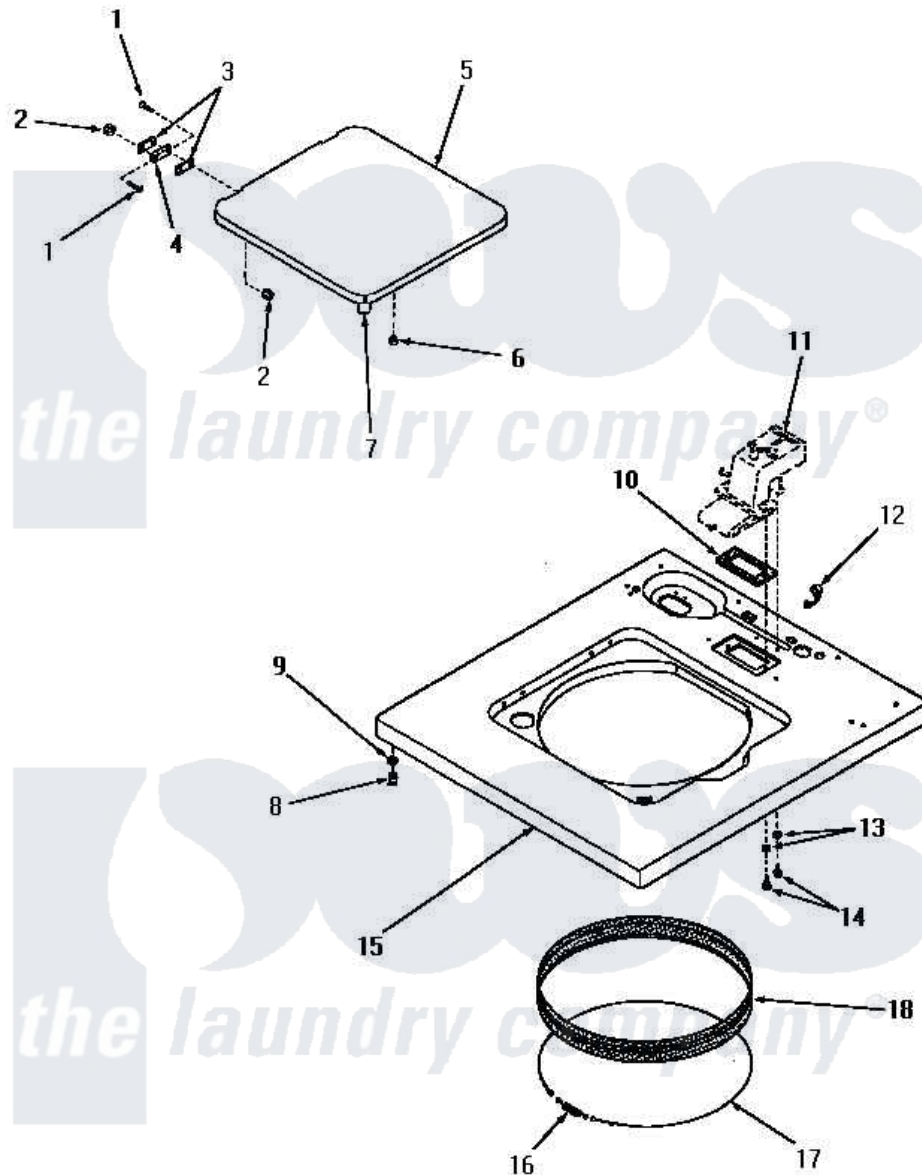

Amana DA6201 09 - CABINET TOP AND LOADING DOOR

Amana Residential Amana DA6201 Washer Parts Parts Diagram 09 - CABINET TOP AND LOADING DOOR
 Click on the part number to view part

Item	Original Part Number	Replaced By	Status	Part Description
1	22649			Screw, 8-32 X 13/32 FI
2	21752			Nut, 8-32 Hex BriLock
3	21584			Gasket
4	21583			Hinge
5	22271W		Not Available	LOADING DOOR, WHITE
"	22271A		Not Available	LOADING DOOR, AVOCADO
"	22271H		Not Available	LOADING DOOR, HARVEST GOLD
"	22271C		Not Available	LOADING DOOR, COPPERTONE
6	21176			Bumper
7	25217	R0603504		Actuator, Door Switch
8	23007		Not Available	CAGED NUT
9	24861		Not Available	LOCKWASHER, .448X.789SH
10	23255		Not Available	GASKET
11	Y00000000		Not Available	SEE NOTE WATER INLET
12	21003	211881		Grommet, Cord Part Not Used-

12	21903	211001	Gas Models Only
13	20493		Washer, 11/64 ID x 3/8 OD
14	52150	489464	Screw
15	24349A	Not Available	CABINET TOP, AVOCADO
"	25829W	Not Available	CABINET TOP, WHITE
"	24349C	Not Available	CABINET TOP, COPPERTONE
"	25829C	Not Available	CABINET TOP, COPPERTONE
"	25829H	Not Available	CABINET TOP, HARVEST GOLD
"	25829A	Not Available	CABINET TOP, AVOCADO
"	24349W	Not Available	CABINET TOP, W
"	24349H	Not Available	CABINET TOP, HARVEST GOLD
16	20791	Not Available	SPRING
17	22352	Not Available	RETAINER,WIRE
18	25277		Guard, Rim