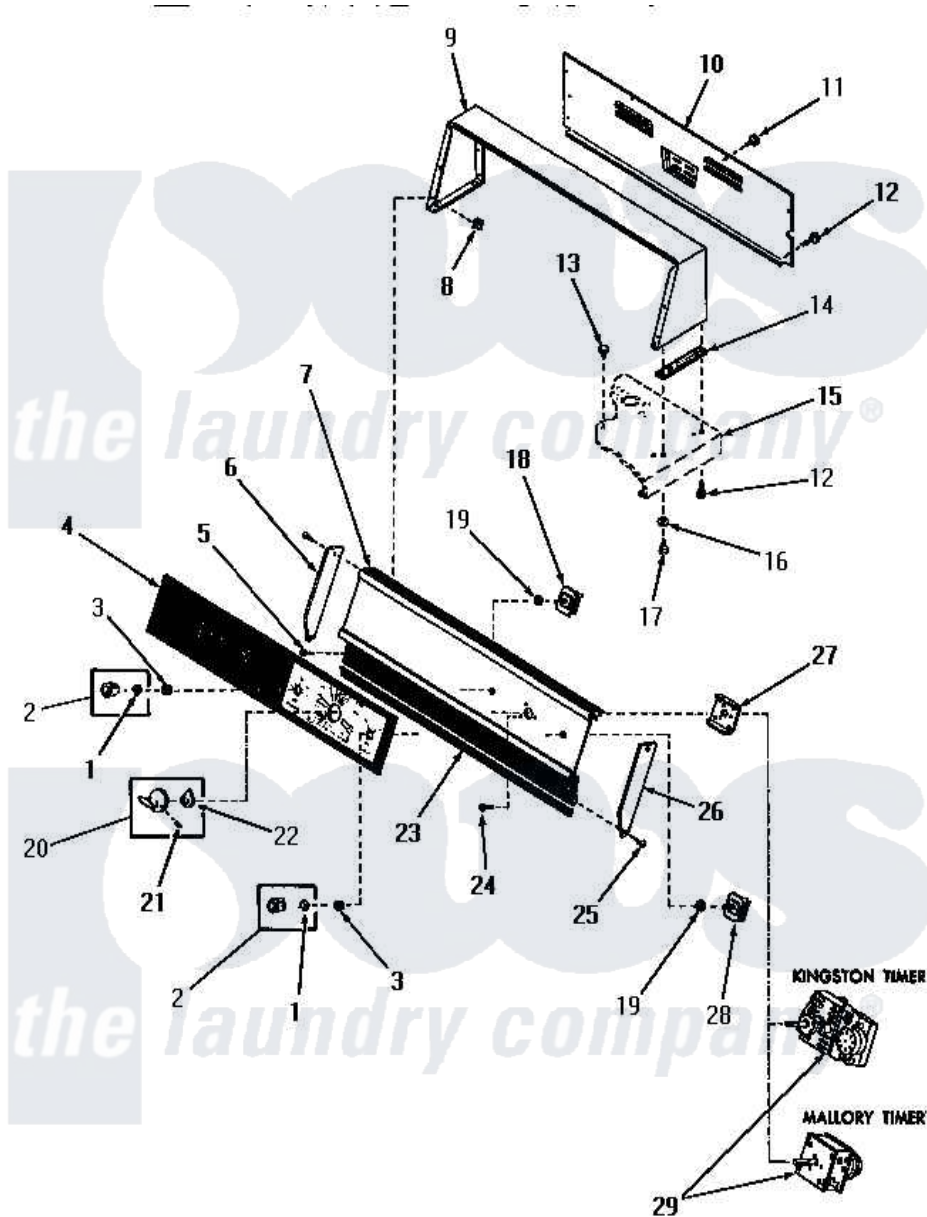

# Amana DA6201 10 - CONTROL PANEL, CONTROL HOOD AND CONTROLS

Amana Residential Amana DA6201 Washer Parts Parts Diagram 10 - CONTROL PANEL, CONTROL HOOD AND CONTROLS

Click on the part number to view part

Item	Original Part Number	Replaced By	Status	Part Description
1	22244		Not Available	CLIP, C xREPLACE
2	23128	<a href="#">22001655</a>		Switch, Water Temp.
3	24391		Not Available	KNURLED NUT
4	26336		Not Available	CONTROL PANEL
5	25232		Not Available	SCREW, 8AB-18X7/8 OVAL
6	26339		Not Available	END CAP, LEFT
7	26377		Not Available	NO LONGER AVAILABLE
8	<a href="#">54038</a>			NUt, Speed U-Type
9	25844H		Not Available	CONTROL HOOD, HARVEST GOLD
"	25844A		Not Available	CONTROL HOOD, AVOCADO
"	25844W		Not Available	CONTROL HOOD, WHITE
10	25847GR		Not Available	CONTROL HOOD REAR COVER, GRAY
11	23222	<a href="#">3177991</a>		Screw

12	25724		Not Available	HEX HEAD SCREW
13	21393	<a href="#">21-393</a>		Piezo Sounder
14	23028		Not Available	GASKET,CONTROL BOX END
15	Y00000000		Not Available	SEE NOTE CABINET TOP
16	<a href="#">20493</a>			Washer, 11/64 ID x 3/8 OD
17	52150	<a href="#">489464</a>		Screw
18	24392		Not Available	SWITCH TEMP
19	<a href="#">91176</a>			Lockwasher, 3/8 Intshkp
20	24858		Not Available	ASSY,KNOB-TIMER
21	25285		Not Available	SETSCREW
22	24857		Not Available	INDICATOR
23	26344		Not Available	GASKET
24	20272		Not Available	PHILLIPS HEAD SCREW
25	52864	<a href="#">500226</a>		Screw, 8b-16 x 5/8 Tap
26	26338		Not Available	END CAP, RIGHT
27	26345		Not Available	SPACER
28	<a href="#">21302</a>			Switch, Motor-2SP
29	24828		Not Available	TIMER