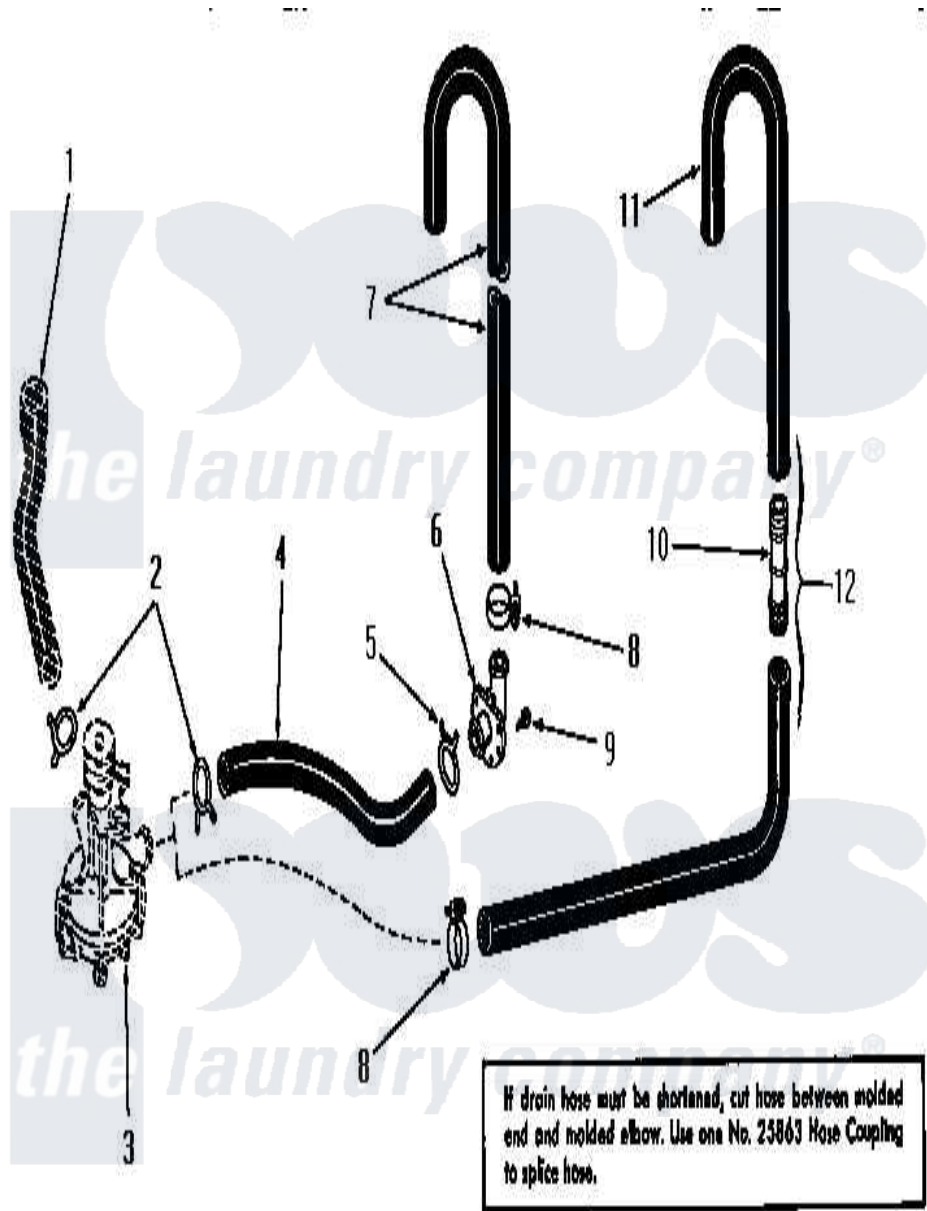

Amana DA6201 13 - DRAIN

Amana [Residential Amana DA6201 Washer Parts](#) Parts Diagram 13 - DRAIN
 Click on the part number to view part

Item	Original Part Number	Replaced By	Status	Part Description
1	Y00000000		Not Available	SEE NOTE DRAIN TUB OUTLET HOSE
2	20210		Not Available	NO LONGER AVAILABLE
3	Y00000000		Not Available	SEE NOTE PUMP ASSEMBLY
4	21254			Hose
5	Y03698		Not Available	CLAMP xREPLACE
6	23553		Not Available	ELBOW,DRAIN HOSE-PLAST
7	20240			Hose, M/F 29219
8	20211	285655		Clamp, Hose
9	51784		Not Available	SCREW,10B-16 X 1/2 HEX
10	25863	16272		Connector, Straight
11	25182		Not Available	DRAIN HOSE
12	Y00000000		Not Available	SEE NOTE DRAIN HOSE AND HOSE COUPLING -- (SEE NOTE)