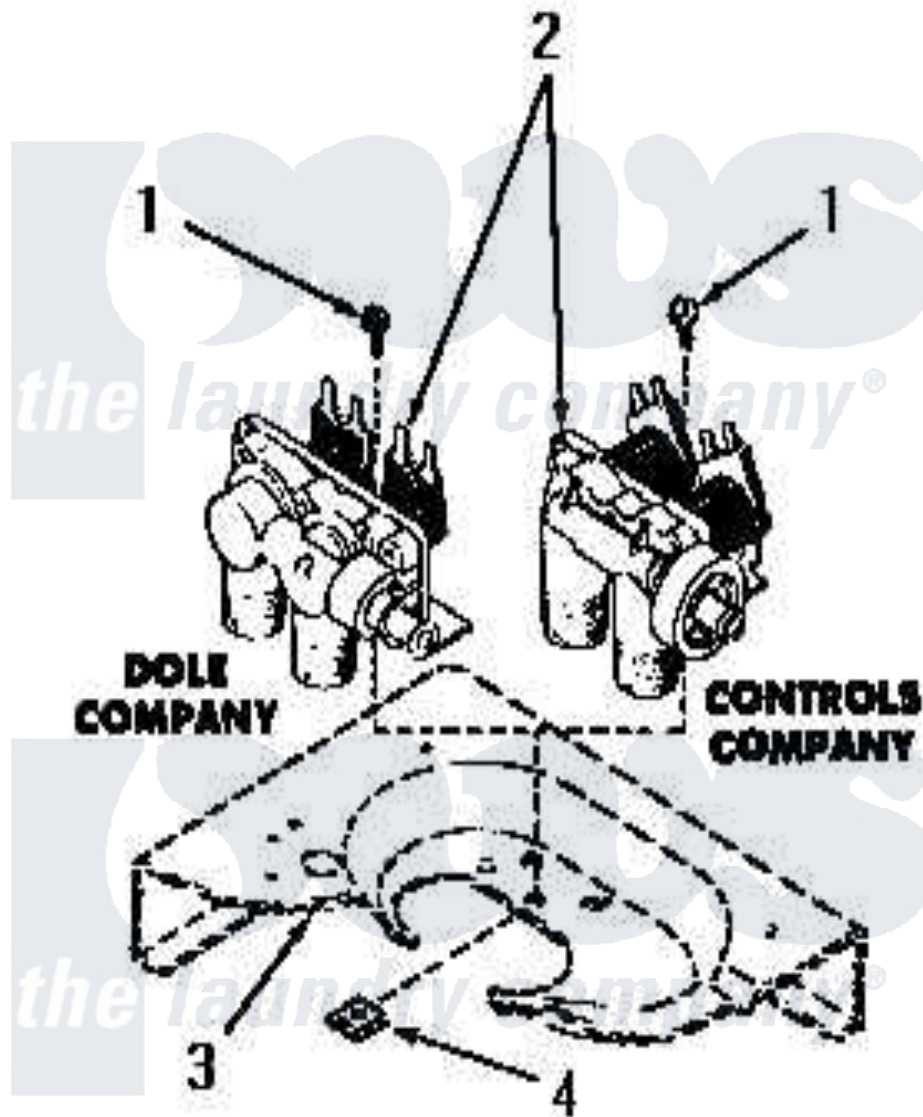

# Amana DA6201 15 - MIXING VALVES

Amana [Residential Amana DA6201 Washer Parts](#) Parts Diagram 15 - MIXING VALVES  
Click on the part number to view part

Item	Original Part Number	Replaced By	Status	Part Description
1	23962	<a href="#">W10116760</a>		Screw
2	25832	<a href="#">205613</a>		Water Valve
3	Y00000000		Not Available	SEE NOTE CABINET TOP
4	23277		Not Available	NUT,SPEED