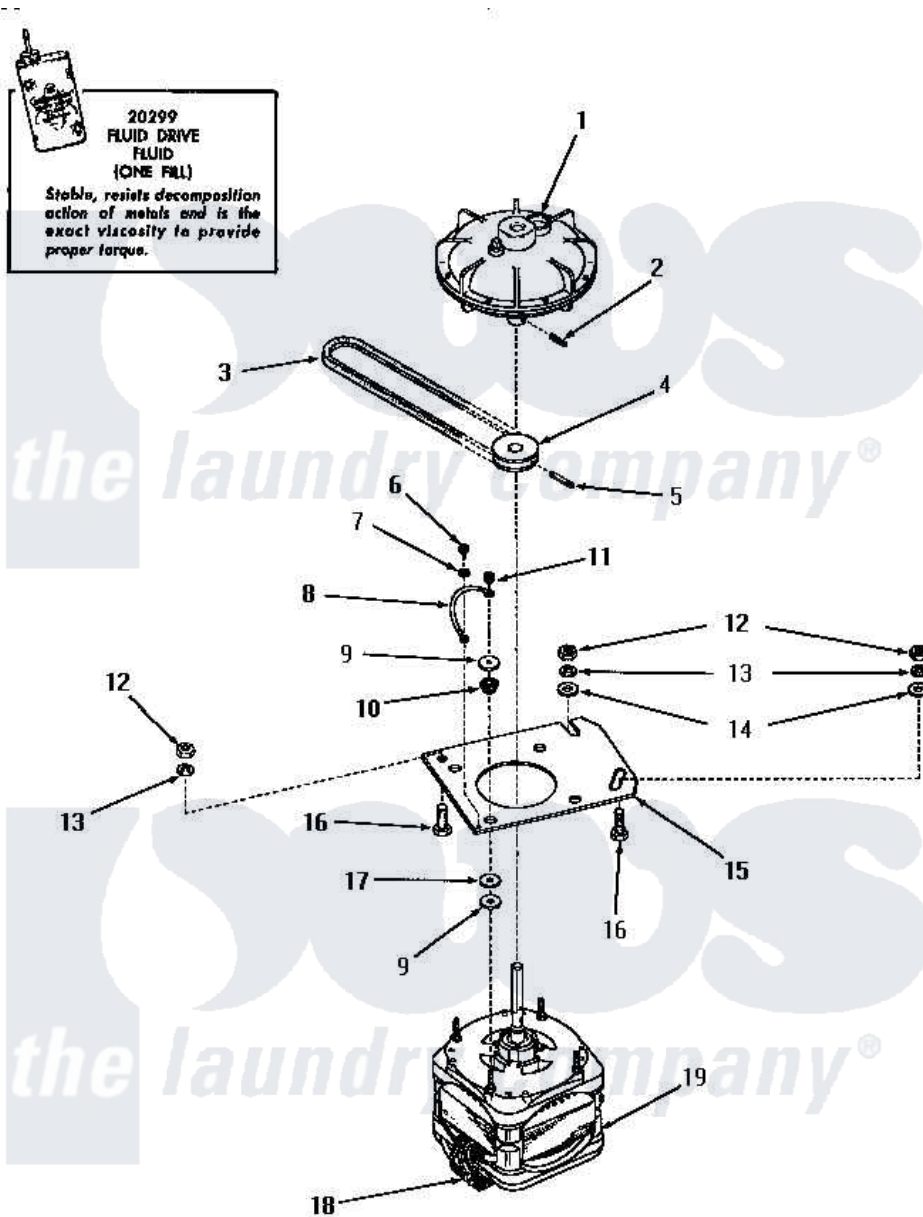

# Amana DA6201 16 - MOTOR AND FLUID DRIVE

Amana [Residential Amana DA6201 Washer Parts](#) Parts Diagram 16 - MOTOR AND FLUID DRIVE  
 Click on the part number to view part

Item	Original Part Number	Replaced By	Status	Part Description
1	<a href="#">24706</a>			Assembly, Fluid Drive
2	24703		Not Available	PIN,ROLL
3	23759		Not Available	BELT
4	<a href="#">26116</a>			Pulley, Drive
5	<a href="#">23750</a>			Pin, Roll
6	<a href="#">20530</a>			Screw, 10-24 x 3/8 Hex
7	21735		Not Available	LOCKWASHER,No.10 INTSHKP
8	25484		Not Available	GROUND WIRE
9	20103	<a href="#">M0270519</a>		Washer
10	20102		Not Available	WASHER
11	<a href="#">23604</a>			Nut, Hex 10-32 Lock
12	20274	<a href="#">62739</a>		Nut, Lock
13	<a href="#">20277</a>			Lockwasher, 3/8 Std X 3
14	<a href="#">20279</a>			Washer, 13/32 ID x 13/16 OD
15	23769		Not Available	PLATE,MOUNTING
16	20255		Not Available	SCREW,3/8-16 X 1 HEX H

17	<a href="#">20104</a>		Washer
18	24139	Not Available	SWITCH,MOTOR
19	<a href="#">26069</a>		X Assembly, Motor And Pulley
NI	20299	Not Available	FLUID DRIVE FLUID-BULK