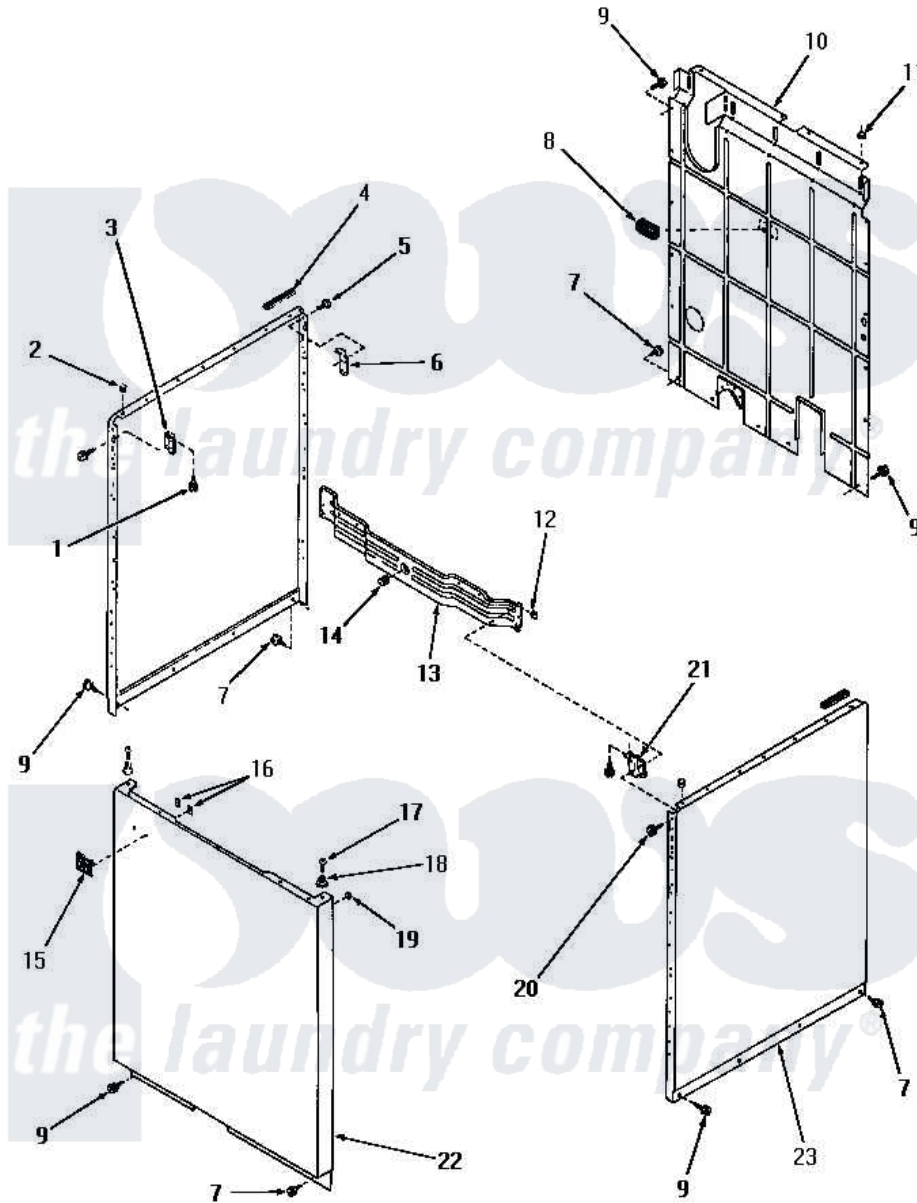

# Amana DA6201 17 - PANELS

Amana Residential Amana DA6201 Washer Parts Parts Diagram 17 - PANELS  
 Click on the part number to view part

Item	Original Part Number	Replaced By	Status	Part Description
1	<a href="#">23008</a>			Screw, 10-24 X 3/4 Sems
2	<a href="#">21176</a>			Bumper
3	22847		Not Available	BRACKET
"	26691		Not Available	BRACKET,HOLD DOWN-L.H.
4	<a href="#">80312</a>			Bumper Pad
5	51784		Not Available	SCREW,10B-16 X 1/2 HEX
6	<a href="#">52487</a>			Lug, Hold-Down
7	26415	<a href="#">27001200</a>		Screw
8	23257		Not Available	PAD,BUMPER
9	26592		Not Available	HEX HEAD SCREW
10	24342GR		Not Available	REAR PANEL, GRAY
11	<a href="#">20387</a>			Bumper
12	25987		Not Available	NUT,SPEED
"	<a href="#">21747</a>			Nut, Speed
13	21262		Not Available	CROSS BRACE, FRONT
14	<a href="#">25959</a>			Grommet

15	22086	Not Available	MONOGRAM
16	22161	Not Available	CLIP
17	Q6535	Not Available	SCREW,10B-16 X 3/4 ROU
18	23020	Not Available	MOUNT,PANEL
19	<a href="#">20387</a>		Bumper
20	<a href="#">03814</a>		Screw, 10-24 X 1/2 Roun
"	51784	Not Available	SCREW,10B-16 X 1/2 HEX
21	22846	Not Available	BRACKET
"	26690	Not Available	BRACKET,HOLD DOWN-R.H.
22	24687A	Not Available	FRONT PANEL, AVOCADO
"	24687W	Not Available	FRONT PANEL, WHITE
"	24687C	Not Available	FRONT PANEL, COPPERTONE
"	24687H	Not Available	FRONT PANEL, HARVEST GOLD
23	24687H	Not Available	FRONT PANEL, HARVEST GOLD
"	24687C	Not Available	FRONT PANEL, COPPERTONE
"	24687W	Not Available	FRONT PANEL, WHITE
"	24687A	Not Available	FRONT PANEL, AVOCADO