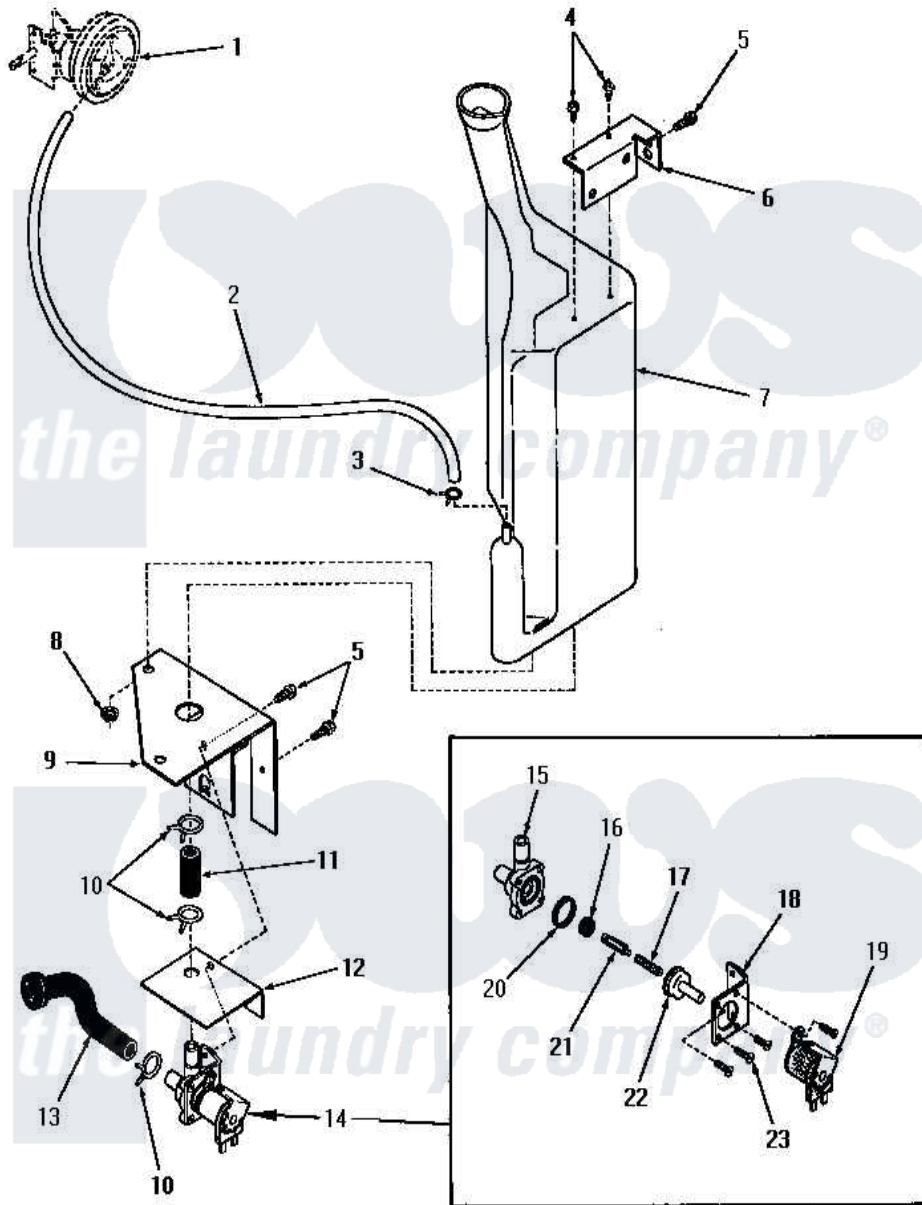

Amana DA6201 19 - RESERVOIR & DRAIN VALVE

Amana [Residential Amana DA6201 Washer Parts](#) Parts Diagram 19 - RESERVOIR & DRAIN VALVE
 Click on the part number to view part

Item	Original Part Number	Replaced By	Status	Part Description
1	Y00000000		Not Available	SEE NOTE PRESSURE SWITCH
2	24444		Not Available	NO LONGER AVAILABLE
3	Y22294	596669		Clamp, Manifold
4	52150	489464		Screw
5	51784		Not Available	SCREW,10B-16 X 1/2 HEX
6	24394		Not Available	UPPER BRACKET
7	24430		Not Available	RESERVOIR
8	24441		Not Available	WIRING DIAGRAM
9	24393		Not Available	LOWER BRACKET
10	80479		Not Available	HOSE CLAMP
11	24440		Not Available	CODE J
12	25044		Not Available	SOLENOID SHIELD
13	24437		Not Available	HOSE
14	24438	68136-47		Shelf Trim
15	24438G		Not Available	BODY
16	24438F		Not Available	SEAL

17	24438C	Not Available	SPRING
18	24438H	Not Available	MOUNTING BRACKET
19	24438A	Not Available	SOLENOID
20	24438E	Not Available	GASKET
21	24438D	Not Available	ARMATURE
22	24438B	Not Available	GUIDE,ARMATURE
23	21561G	Not Available	ROUND HEAD SCREW