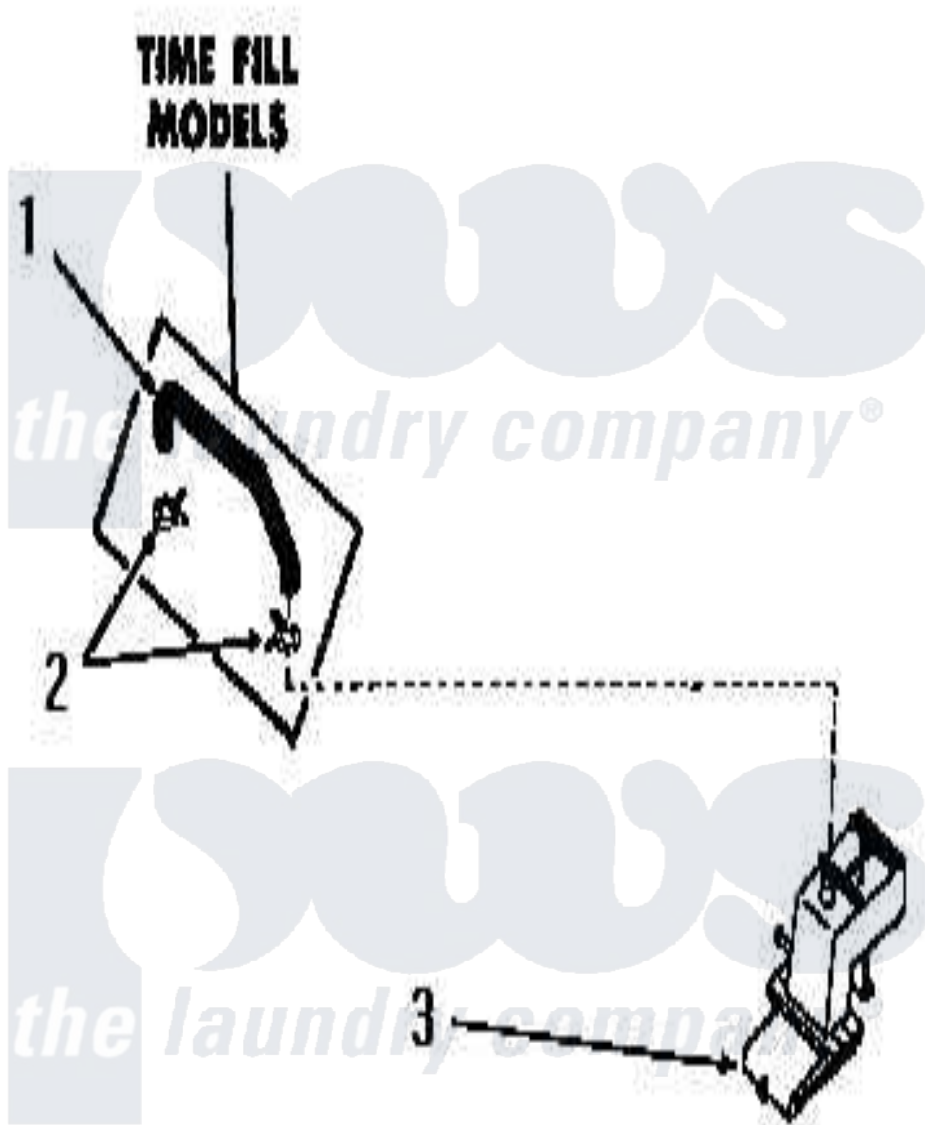

Amana DA6201 22 - WATER INLET & FILLER HOSE

[Amana Residential Amana DA6201 Washer Parts](#) Parts Diagram 22 - WATER INLET & FILLER HOSE
 Click on the part number to view part

Item	Original Part Number	Replaced By	Status	Part Description
"	NOTE:		Not Available	IF DRAIN HOSE MUST BE SHORTENED, CUT HOSE BETWEEN MOLDED END AND MOLDED ELBOW. USE ONE NO. 25863 HOSE COUPLING TO SPLICE HOSE.
1	23411			Hose, Filler xReplace
2	80479		Not Available	HOSE CLAMP
3	23327			Assembly, Water Inlet