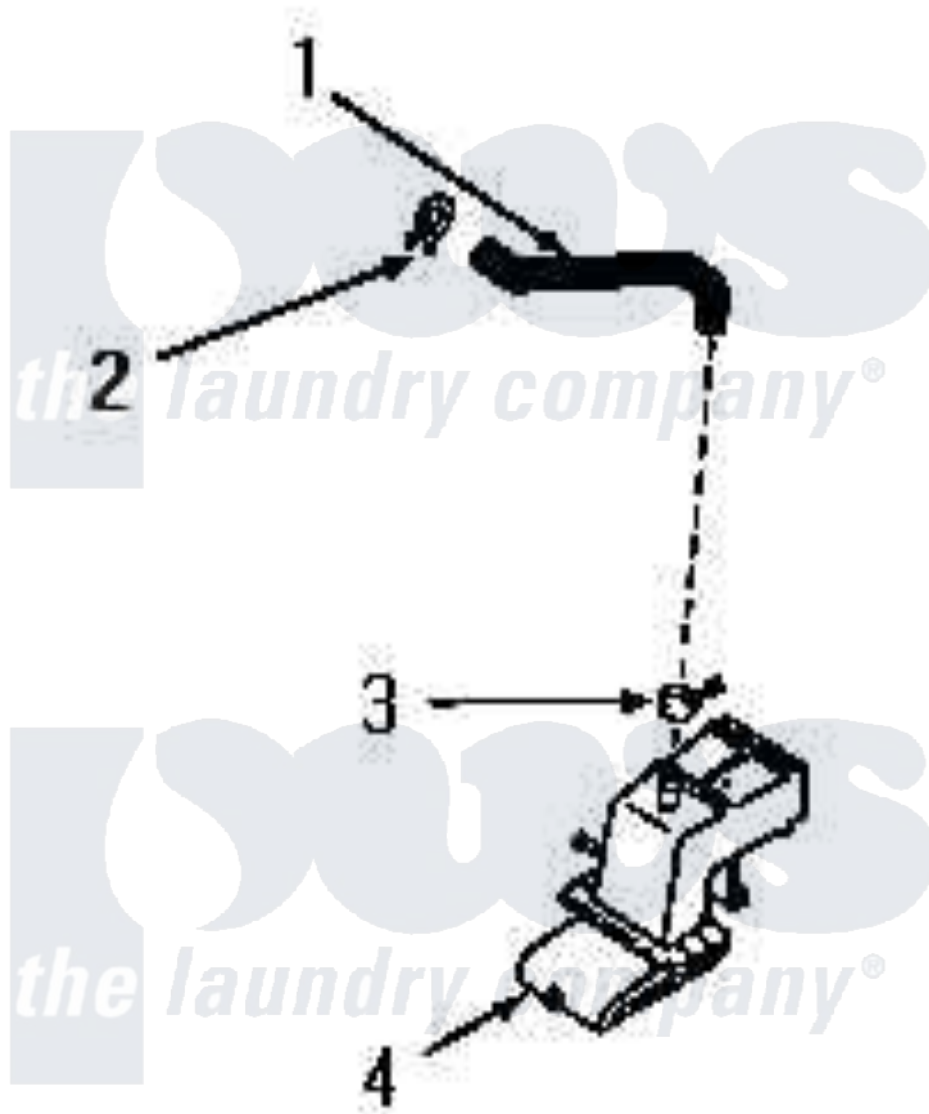

# Amana DA6201 23 - WATER INLET & FILLER HOSE

Amana [Residential Amana DA6201 Washer Parts](#) Parts Diagram 23 - WATER INLET & FILLER HOSE  
Click on the part number to view part

Item	Original Part Number	Replaced By	Status	Part Description
1	25882		Not Available	FILLER HOSE
2	80479		Not Available	HOSE CLAMP
3	25988	<a href="#">596669</a>		Clamp, Manifold
4	<a href="#">23327</a>			Assembly, Water Inlet