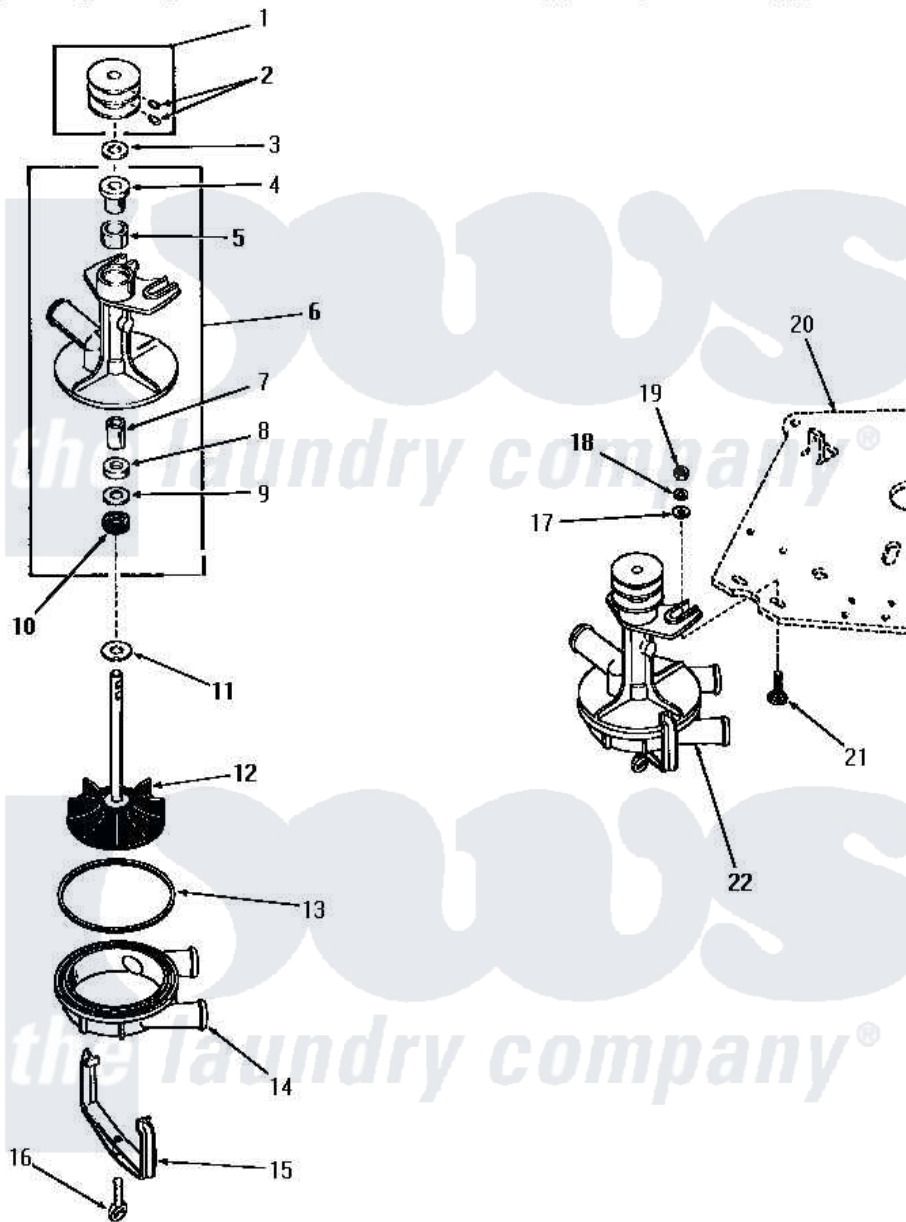

# Amana DA6220 01 - 23907 AND 24304 PUMP ASSEMBLIES

Amana [Residential Amana DA6220 Washer Parts](#) Parts Diagram 01 - 23907 AND 24304 PUMP ASSEMBLIES  
 Click on the part number to view part

Item	Original Part Number	Replaced By	Status	Part Description
1	23902		Not Available	ASSY,PULLEY
2	23960		Not Available	SCREW,1/4-20 X5/16 HEX
3	23897		Not Available	WASHER,.566IDX1.00ODX1
4	23882		Not Available	BEARING
5	<a href="#">26478</a>			Wick
6	23901		Not Available	ASSY,PUMP BODY
7	23883		Not Available	BEARING
8	23885		Not Available	WASHER,8/16IDX1.00ODX.
9	23887		Not Available	WASHER,37/64IDX63/64OD
10	<a href="#">23900</a>			Seal
11	23886		Not Available	WASHER,.578IDX1.25ODX1
12	<a href="#">23898</a>			Assembly, Impeller
13	23892		Not Available	GASKET
14	23876		Not Available	PUMP COVER
"	23877		Not Available	BOTTOM,PUMP
15	<a href="#">23879</a>			Clamp, Pump

16	<a href="#">20161</a>		Screw, 5/16-18 X 1-1/16
17	<a href="#">20176</a>		Washer, .2656 ID x 9/16 OD
18	<a href="#">03189</a>		LoCkwasher, 1/4 Std-C P
19	20275	<a href="#">27001225</a>	Nut, Jam Mid Lock 1/4-20
20	Y00000000	Not Available	SEE NOTE MOUNTING PLATE
21	<a href="#">24390</a>		Bolt
22	23907	Not Available	ASSY,PUMP
NI	<a href="#">211P3</a>		Kit, Pump Repair