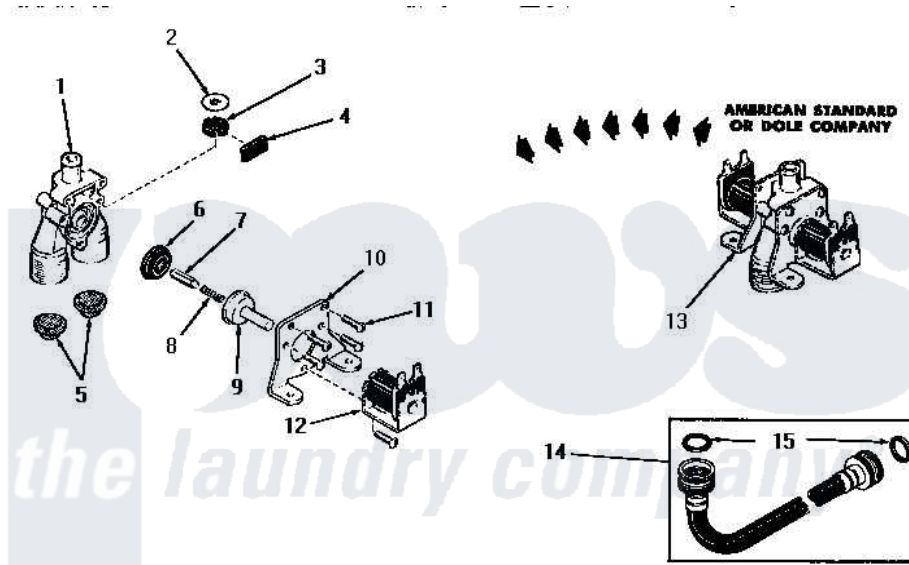

Amana DA6220 02 - 24596 & 24597 MIXING VALVE ASSEMBLIES

24596 and 24597 MIXING VALVE ASSEMBLIES

Amana [Residential Amana DA6220 Washer Parts](#) Parts Diagram 02 - 24596 & 24597 MIXING VALVE ASSEMBLIES
 Click on the part number to view part

Item	Original Part Number	Replaced By	Status	Part Description
1	20678		Not Available	BODY, VALVE
2	23224G		Not Available	DIFFUSER
3	21187C		Not Available	REGULATOR, FLOW
"	23224C			Regulator, Flow
4	21561D		Not Available	PLUG
5	20181-0		Not Available	INLET SCREEN
6	23224F		Not Available	DIAPHRAGM
7	23224D			Armature
8	23224E		Not Available	SPRING
9	23224B		Not Available	GUIDE
10	21561E		Not Available	MOUNTING BRACKET
11	21561G		Not Available	ROUND HEAD SCREW
12	21714A		Not Available	SOLENOID
13	Y00000000		Not Available	SEE NOTE MIXING VALVE ASSEMBLY
14	20241	EZ20241		20 x 24 x 1 Filter 1 Metal Side
15	20290	Y013783		Washer, Inlet Hose

16	24596Q	Not Available	VALVE BODY
17	Y00000000	Not Available	SEE NOTE INSTALL WITH CONCAVE SURFACE DOWN TOWARD VALVE BODY
18	24596L	Not Available	OUTLET FITTING GASKET
19	24596N	Not Available	OUTLET FITTING PLATE
20	24596P	Not Available	SCREW
21	24596M	Not Available	OUTLET FITTING
22	24596J	Not Available	REGULATOR, FLOW
"	24597J	Not Available	FLOW REGULATOR
23	24596H	Not Available	DIAPHRAGM
24	24596G	Not Available	ARMATURE
25	24596F	Not Available	SPRING
26	24596E	Not Available	GUIDE
27	24596D	Not Available	GUIDE SLEEVE
28	24596A	Not Available	SOLENOID
29	24596C	Not Available	MOUNTING BRACKET
30	24596B	Not Available	SOLENOID SLEEVE
31	Y00000000	Not Available	SEE NOTE MIXING VALVE ASSEMBLY