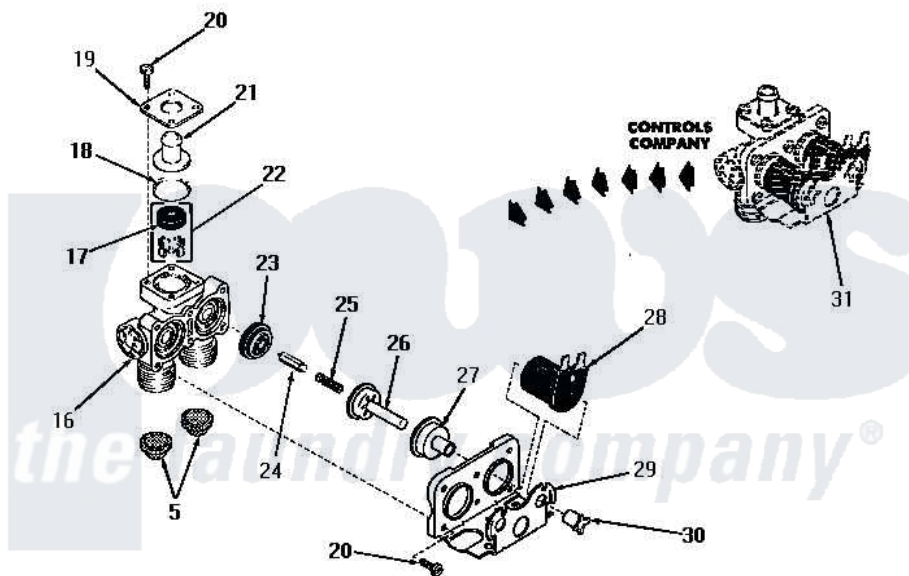

Amana DA6220 02 - 24596 & 24597 MIXING VALVE ASSEMBLIES

24596 and 24597 MIXING VALVE ASSEMBLIES

Amana [Residential Amana DA6220 Washer Parts](#) Parts Diagram 02 - 24596 & 24597 MIXING VALVE ASSEMBLIES
 Click on the part number to view part

Item	Original Part Number	Replaced By	Status	Part Description
1	20678		Not Available	BODY, VALVE
2	23224G		Not Available	DIFFUSER
3	21187C		Not Available	REGULATOR, FLOW
"	23224C			Regulator, Flow
4	21561D		Not Available	PLUG
5	20181-0		Not Available	INLET SCREEN
6	23224F		Not Available	DIAPHRAGM
7	23224D			Armature
8	23224E		Not Available	SPRING
9	23224B		Not Available	GUIDE
10	21561E		Not Available	MOUNTING BRACKET
11	21561G		Not Available	ROUND HEAD SCREW
12	21714A		Not Available	SOLENOID
13	Y00000000		Not Available	SEE NOTE MIXING VALVE ASSEMBLY
14	20241	EZ20241		20 x 24 x 1 Filter 1 Metal Side
15	20290	Y013783		Washer, Inlet Hose

16	24596Q	Not Available	VALVE BODY
17	Y00000000	Not Available	SEE NOTE INSTALL WITH CONCAVE SURFACE DOWN TOWARD VALVE BODY
18	24596L	Not Available	OUTLET FITTING GASKET
19	24596N	Not Available	OUTLET FITTING PLATE
20	24596P	Not Available	SCREW
21	24596M	Not Available	OUTLET FITTING
22	24596J	Not Available	REGULATOR, FLOW
"	24597J	Not Available	FLOW REGULATOR
23	24596H	Not Available	DIAPHRAGM
24	24596G	Not Available	ARMATURE
25	24596F	Not Available	SPRING
26	24596E	Not Available	GUIDE
27	24596D	Not Available	GUIDE SLEEVE
28	24596A	Not Available	SOLENOID
29	24596C	Not Available	MOUNTING BRACKET
30	24596B	Not Available	SOLENOID SLEEVE
31	Y00000000	Not Available	SEE NOTE MIXING VALVE ASSEMBLY