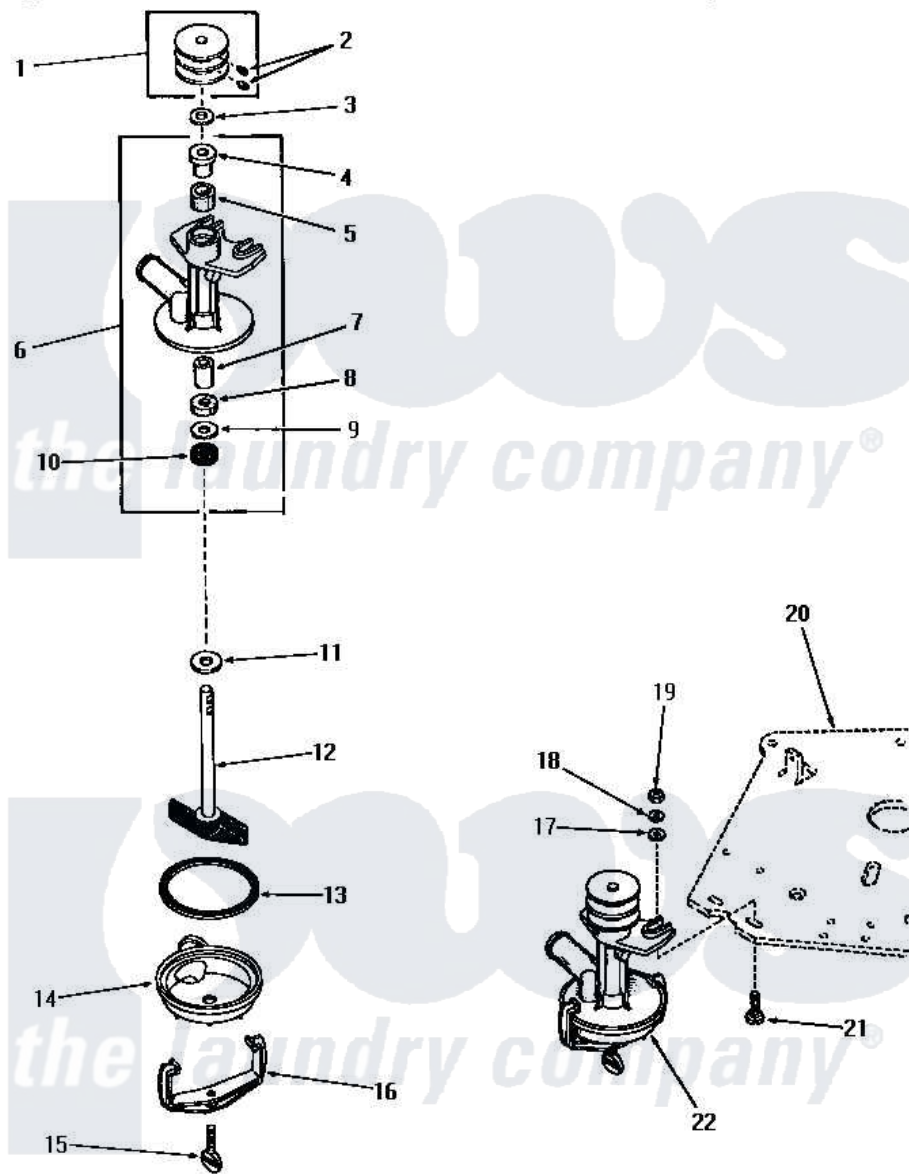

# Amana DA6220 03 - 25178 PUMP ASSY

## 25178 PUMP ASSEMBLY

Amana [Residential Amana DA6220 Washer Parts](#) Parts Diagram 03 - 25178 PUMP ASSY  
 Click on the part number to view part

Item	Original Part Number	Replaced By	Status	Part Description
1	23770		Not Available	ASSY,PULLEY
2	<a href="#">02771</a>			Screw, 1/4-20 x 3/8 Hex S
3	<a href="#">20098</a>			Washer, .440idx7/8odx1/
4	<a href="#">20072</a>			Bearing
5	<a href="#">26479</a>			Wick
6	20763		Not Available	PUMP BODY
7	<a href="#">20071</a>			Bearing
8	<a href="#">20094</a>			Packing Material
9	<a href="#">20093</a>			Washer, 29/64 ID x 63/64 OD
10	<a href="#">20095</a>			Seal
11	<a href="#">20099</a>			Washer, .440idx1.125odx
12	04372		Not Available	ASSY,IMPELLER
13	20097		Not Available	GASKET
14	04316		Not Available	BOTTOM,PUMP
15	<a href="#">20161</a>			Screw, 5/16-18 X 1-1/16
16	<a href="#">20066</a>			Clamp, Pump

17	<a href="#">20176</a>		Washer, .2656 ID x 9/16 OD
18	<a href="#">03189</a>		LoCkwasher, 1/4 Std-C P
19	20275	<a href="#">27001225</a>	Nut, Jam Mid Lock 1/4-20
20	Y00000000	Not Available	SEE NOTE MOUNTING PLATE
21	<a href="#">24390</a>		Bolt
22	25178	Not Available	ASSY,PUMP
NI	<a href="#">131P3</a>		Kit, Pump Kt85