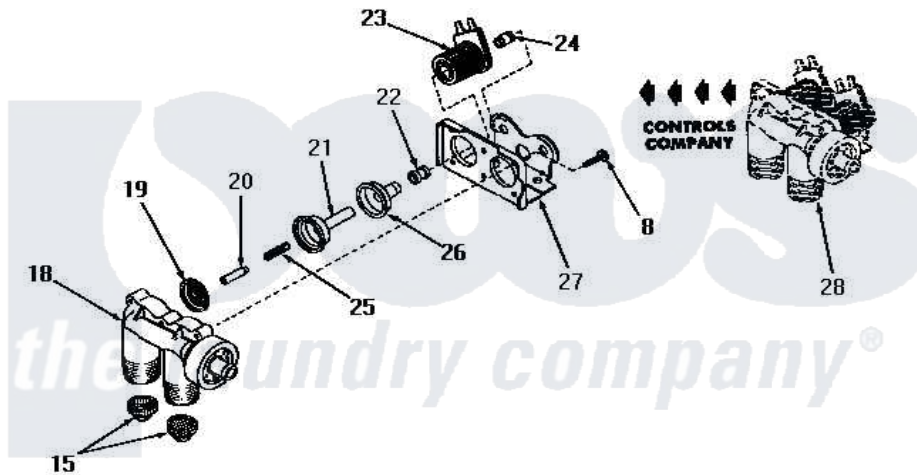

# Amana DA6220 04 - 25832 & 25833 MIXING VALVE ASSEMBLIES

## 25832 and 25833 MIXING VALVE ASSEMBLIES

Amana [Residential Amana DA6220 Washer Parts](#) Parts Diagram 04 - 25832 & 25833 MIXING VALVE ASSEMBLIES

[Click on the part number to view part](#)

Item	Original Part Number	Replaced By	Status	Part Description
1	<a href="#">24125</a>			Body, Valve
2	24134		Not Available	DIAPHRAGM
3	24132		Not Available	ARMATURE
4	24131		Not Available	SPRING
5	24129		Not Available	SLEEVE, SHORT
6	24126	<a href="#">33930</a>		Valve, Mixing
7	24128		Not Available	SLEEVE, LONG
8	25817C		Not Available	SCREW
9	Y00000000		Not Available	SEE NOTE MIXING VALVE ASSEMBLY
10	Y24127		Not Available	MOUNTING BRACKET
11	<a href="#">24130</a>			Guide, Armature
12	Y24135		Not Available	PLUG, FLOW REGULATOR
13	23224G		Not Available	DIFFUSER
14	<a href="#">23224C</a>			Regulator, Flow
"	21187C		Not Available	REGULATOR, FLOW
15	24122	<a href="#">22002960</a>		Strainer, Washer Inlet

16	20241	<a href="#">EZ20241</a>	20 x 24 x 1 Filter 1 Metal Side
17	20290	<a href="#">Y013783</a>	Washer, Inlet Hose
18	24123	Not Available	VALVE BODY
"	Y24124	Not Available	VALVE BODY
19	25817K	Not Available	DIAPHRAGM
20	25817H	Not Available	ARMATURE
21	25817F	Not Available	ARMATURE GUIDE
22	25817D	Not Available	SLEEVE ADAPTER
23	24596A	Not Available	SOLENOID
24	25817M	Not Available	SOLENOID PLUG
25	25817G	Not Available	SPRING
26	25817E	Not Available	SLEEVE, GUIDE xREPLACE
27	25817B	Not Available	MOUNTING BRACKET
28	Y00000000	Not Available	SEE NOTE MIXING VALVE ASSEMBLY