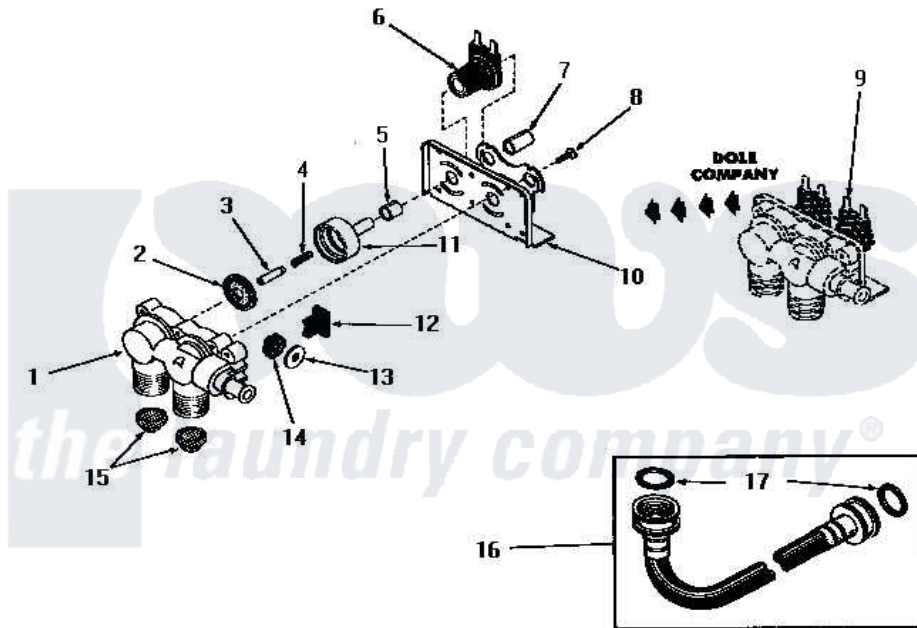

# Amana DA6220 04 - 25832 & 25833 MIXING VALVE ASSEMBLIES

## 25832 and 25833 MIXING VALVE ASSEMBLIES

Amana [Residential Amana DA6220 Washer Parts](#) Parts Diagram 04 - 25832 & 25833 MIXING VALVE ASSEMBLIES

[Click on the part number to view part](#)

Item	Original Part Number	Replaced By	Status	Part Description
1	<a href="#">24125</a>			Body, Valve
2	24134		Not Available	DIAPHRAGM
3	24132		Not Available	ARMATURE
4	24131		Not Available	SPRING
5	24129		Not Available	SLEEVE, SHORT
6	24126	<a href="#">33930</a>		Valve, Mixing
7	24128		Not Available	SLEEVE, LONG
8	25817C		Not Available	SCREW
9	Y00000000		Not Available	SEE NOTE MIXING VALVE ASSEMBLY
10	Y24127		Not Available	MOUNTING BRACKET
11	<a href="#">24130</a>			Guide, Armature
12	Y24135		Not Available	PLUG, FLOW REGULATOR
13	23224G		Not Available	DIFFUSER
14	<a href="#">23224C</a>			Regulator, Flow
"	21187C		Not Available	REGULATOR, FLOW
15	24122	<a href="#">22002960</a>		Strainer, Washer Inlet

16	20241	<a href="#">EZ20241</a>	20 x 24 x 1 Filter 1 Metal Side
17	20290	<a href="#">Y013783</a>	Washer, Inlet Hose
18	24123	Not Available	VALVE BODY
"	Y24124	Not Available	VALVE BODY
19	25817K	Not Available	DIAPHRAGM
20	25817H	Not Available	ARMATURE
21	25817F	Not Available	ARMATURE GUIDE
22	25817D	Not Available	SLEEVE ADAPTER
23	24596A	Not Available	SOLENOID
24	25817M	Not Available	SOLENOID PLUG
25	25817G	Not Available	SPRING
26	25817E	Not Available	SLEEVE, GUIDE xREPLACE
27	25817B	Not Available	MOUNTING BRACKET
28	Y00000000	Not Available	SEE NOTE MIXING VALVE ASSEMBLY