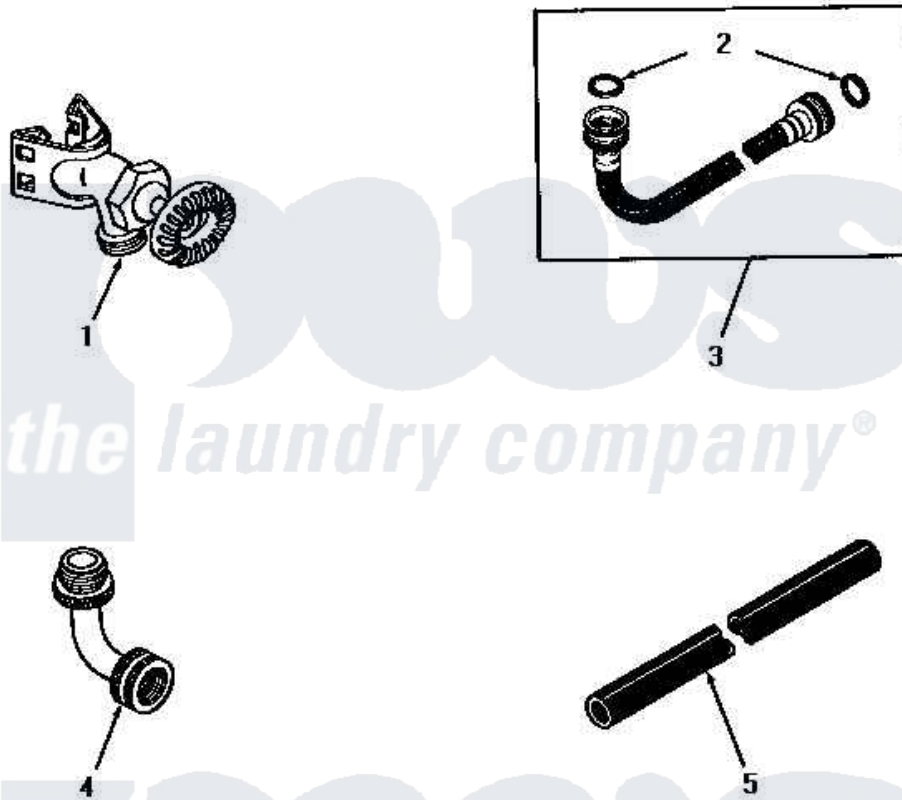

Amana DA6220 05 - ACCESSORIES

258P3 CAPACITOR KIT
 Use on automatic washers, with reversing motors, that are located in areas where low voltage exists. This kit will help eliminate motor burn outs.

Amana [Residential Amana DA6220 Washer Parts](#) Parts Diagram 05 - ACCESSORIES
 Click on the part number to view part

Item	Original Part Number	Replaced By	Status	Part Description
1	20655		Not Available	SADDLE FAUCETS, PAIR
2	20290	Y013783		Washer, Inlet Hose
3	20618	21001467		Hose- 10'
"	20617		Not Available	HOSE, INLET (8 FT)
4	20656		Not Available	90 DEGREE INLET ELBOW
5	20616		Not Available	EXTENSION, DRAIN HOSE (1 FT)
NI	258P3		Not Available	KIT,CAPACITOR