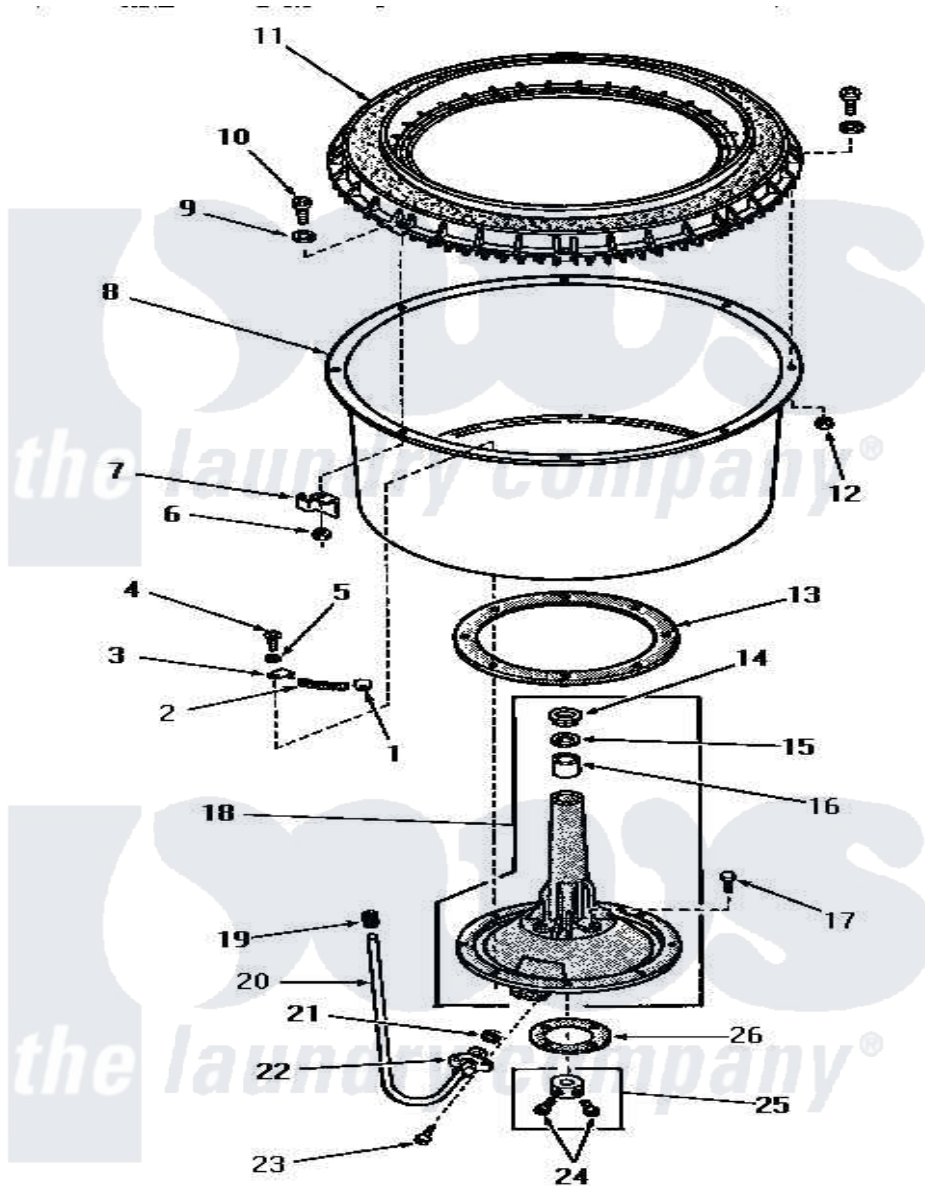

Amana DA6220 06 - AGITATOR POST & SPIN TUB

AGITATOR POST AND SPIN TUB

Amana [Residential Amana DA6220 Washer Parts](#) Parts Diagram 06 - AGITATOR POST & SPIN TUB
 Click on the part number to view part

Item	Original Part Number	Replaced By	Status	Part Description
1	22446			Clip
2	22144			Spring
3	22447			Clip
4	20260			Screw, 5/16-18 X 3/4 RD
5	20121		Not Available	GASKET
6	26678			Nut, Self-Locking
7	22025			Bracket
8	Y25108		Not Available	SPIN TUBE
9	25100			Washer, 17/64 ID x 1/2 OD
10	25251	EZ25251		25 x 25 x 1 Filter 1 Metal Side
11	24931		Not Available	BALANCE RING
12	25250			Nut, 1/4-20 Hex Nyllock
13	20122			Gasket
14	23685			Bearing
15	23684			Seal
16	23686			Bearing

17	20261		Screw, Cap
18	23993	Not Available	ASSY,CENTER COLUMN
19	22351		Sleeve
20	22359		Tube, Sediment
21	20110		Gasket
22	26046		Bracket, Sediment Tube
23	20852	Not Available	SCREW,10-24 X 1/2 HEX
24	23481	02422	Screw, 1/4-20 X 1/2 HeX
25	20377		Collar Assembly
26	20120		Gasket
NI	243P3	Not Available	KIT,AGITATOR POST