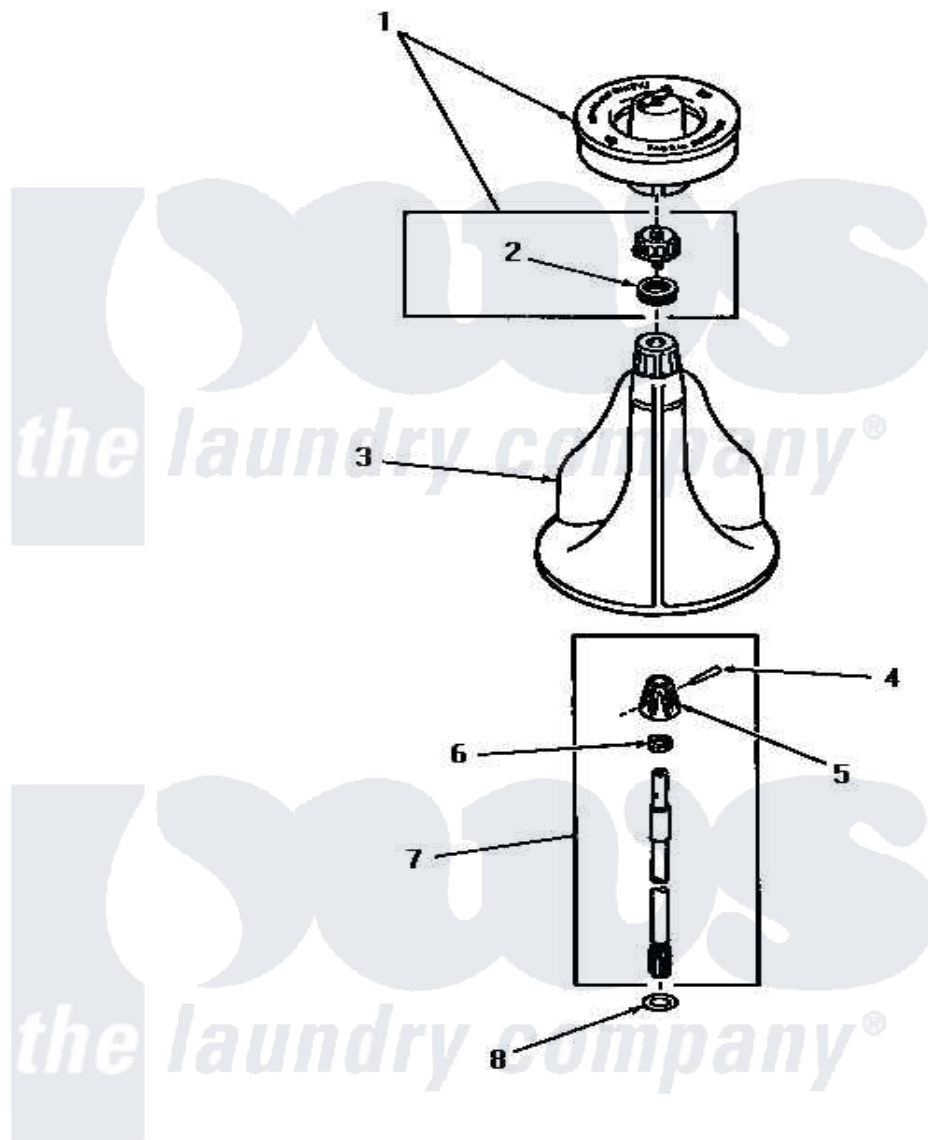

Amana DA6220 07 - AGITATOR, SHAFT & FABRIC SOFTENER DISP

AGITATOR, SHAFT AND FABRIC SOFTENER DISPENSER

Amana Residential Amana DA6220 Washer Parts Parts Diagram 07 - AGITATOR, SHAFT & FABRIC SOFTENER DISP
 Click on the part number to view part

Item	Original Part Number	Replaced By	Status	Part Description
1	26014			Assembly, Cap And Ring-Agitator
2	20136			Ring
3	26006			Assembly, Agitator
4	20243			Pin, Taper
5	20056		Not Available	BLOCK, DRIVE
6	20057	222T017P01		Washer FIB 21/32 ID X 1156 OD X 1/8
7	21751	21751P		Assyshaft
8	22135			Washer