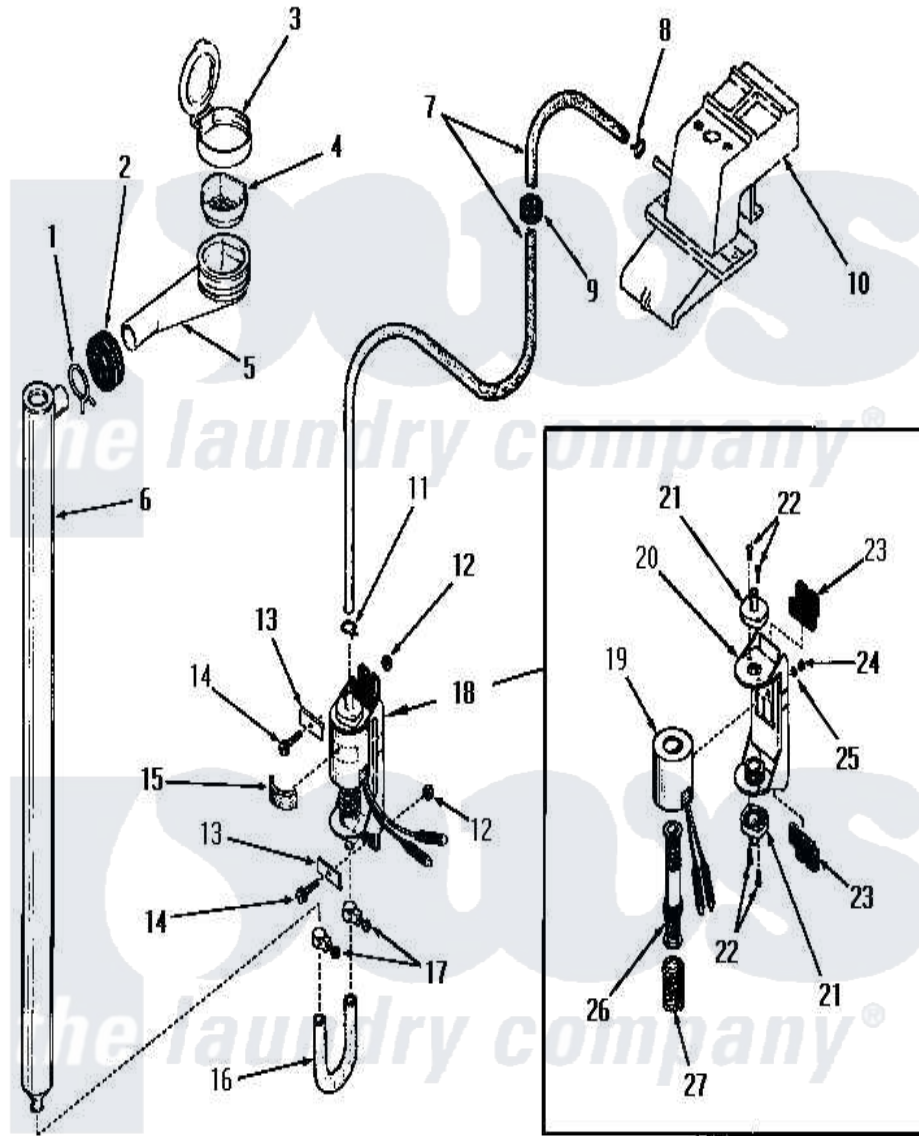

Amana DA6220 08 - BLEACH DISPENSER

BLEACH DISPENSER

Amana [Residential Amana DA6220 Washer Parts](#) Parts Diagram 08 - BLEACH DISPENSER
 Click on the part number to view part

Item	Original Part Number	Replaced By	Status	Part Description
1	Y03640		Not Available	CLAMP
2	20118		Not Available	GROMMET,1982 INV
3	22484		Not Available	BLEACH LID
4	21984			Cover, Dispenser
5	22377		Not Available	DISPENSER xREPLACE
6	22303		Not Available	TUBE,BLEACH
7	22300		Not Available	HOSE
8	23410		Not Available	HOSE CLAMP
9	22299		Not Available	GROMMET
10	Y00000000		Not Available	SEE NOTE WATER INLET
11	22295		Not Available	HOSE CLAMP
12	22001			Nut, 10-24 Nylon Hex BR
13	Y22287		Not Available	BLEACH PUMP BRACKET
14	25989		Not Available	HEX HEAD SCREW
15	25220		Not Available	BUMPER
16	22302		Not Available	HOSE

17	24904	Not Available	CLAMP
18	22337		Pump, Bleach
19	22337B	Not Available	COIL AND FRAME
20	22337A	Not Available	BASE
21	22337E	Not Available	HOSE CONNECTOR
22	51356	Not Available	SCREW,6-32 X 5/16 RD H
23	22337F	Not Available	ISOLATION MOUNT
24	22337G	Not Available	NUT
25	21735	Not Available	LOCKWASHER,No.10 INTSHKP
26	22337C	Not Available	ARMATURE AND VALVE
27	22337D	Not Available	SPRING