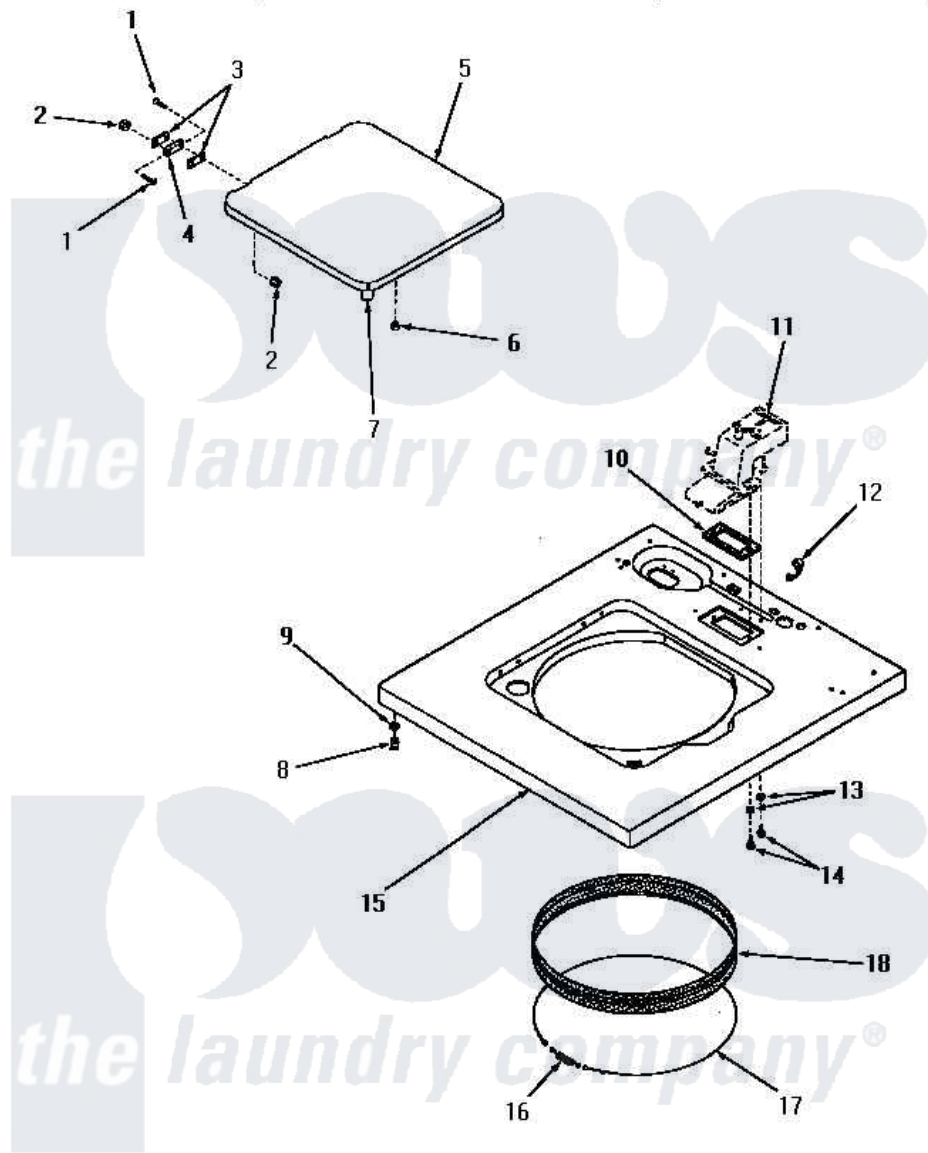

Amana DA6220 10 - CABINET TOP & LOADING DOOR

CABINET TOP AND LOADING DOOR

Amana [Residential Amana DA6220 Washer Parts](#) Parts Diagram 10 - CABINET TOP & LOADING DOOR
 Click on the part number to view part

Item	Original Part Number	Replaced By	Status	Part Description
1	22649			Screw, 8-32 X 13/32 FI
2	21752			Nut, 8-32 Hex BriLock
3	21584			Gasket
4	21583			Hinge
5	22271W		Not Available	LOADING DOOR, WHITE
"	22271A		Not Available	LOADING DOOR, AVOCADO
"	22271H		Not Available	LOADING DOOR, HARVEST GOLD
"	22271C		Not Available	LOADING DOOR, COPPERTONE
6	21176			Bumper
7	25217	R0603504		Actuator, Door Switch
8	23007		Not Available	CAGED NUT
9	24861		Not Available	LOCKWASHER, .448X.789SH
10	23255		Not Available	GASKET
11	Y00000000		Not Available	SEE NOTE WATER INLET
12	21603	211881		Grommet, Cord Part Not Used-

12	21903	211001		Gas Models Only
13	20493			Washer, 11/64 ID x 3/8 OD
14	52150	489464		Screw
15	24349A		Not Available	CABINET TOP, AVOCADO
"	25829W		Not Available	CABINET TOP, WHITE
"	24349C		Not Available	CABINET TOP, COPPERTONE
"	25829C		Not Available	CABINET TOP, COPPERTONE
"	25829H		Not Available	CABINET TOP, HARVEST GOLD
"	25829A		Not Available	CABINET TOP, AVOCADO
"	24349W		Not Available	CABINET TOP, W
"	24349H		Not Available	CABINET TOP, HARVEST GOLD
16	20791		Not Available	SPRING
17	22352		Not Available	RETAINER,WIRE
18	25277			Guard, Rim