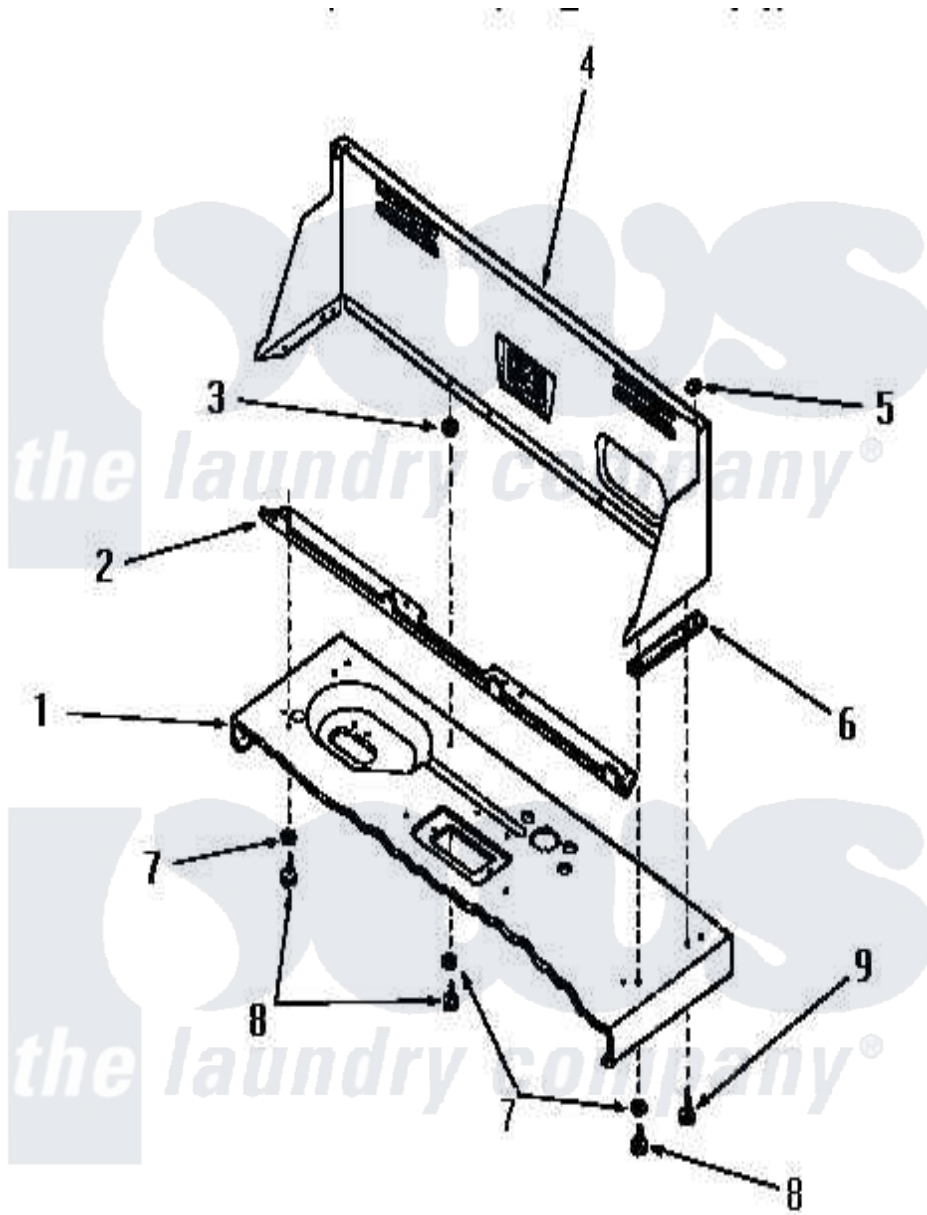

# Amana DA6220 11 - CONTROL HOOD

Amana [Residential Amana DA6220 Washer Parts](#) Parts Diagram 11 - CONTROL HOOD  
 Click on the part number to view part

Item	Original Part Number	Replaced By	Status	Part Description
1	Y00000000		Not Available	SEE NOTE CABINET TOP
2	23360		Not Available	ANGLE
3	23425		Not Available	WASHER,7/32IDX7/16ODX.
4	24330W		Not Available	CONTROL HOOD, WHITE
"	24330C		Not Available	CONTROL HOOD, COPPERTONE
"	24330H		Not Available	CONTROL HOOD, HARVEST GOLD
"	24330A		Not Available	CONTROL HOOD, AVOCADO
5	<a href="#">24522</a>			Nut, Speed-8ab-18 C1995
6	23028		Not Available	GASKET,CONTROL BOX END
7	<a href="#">20493</a>			Washer, 11/64 ID x 3/8 OD
8	52150	<a href="#">489464</a>		Screw
9	25724		Not Available	HEX HEAD SCREW