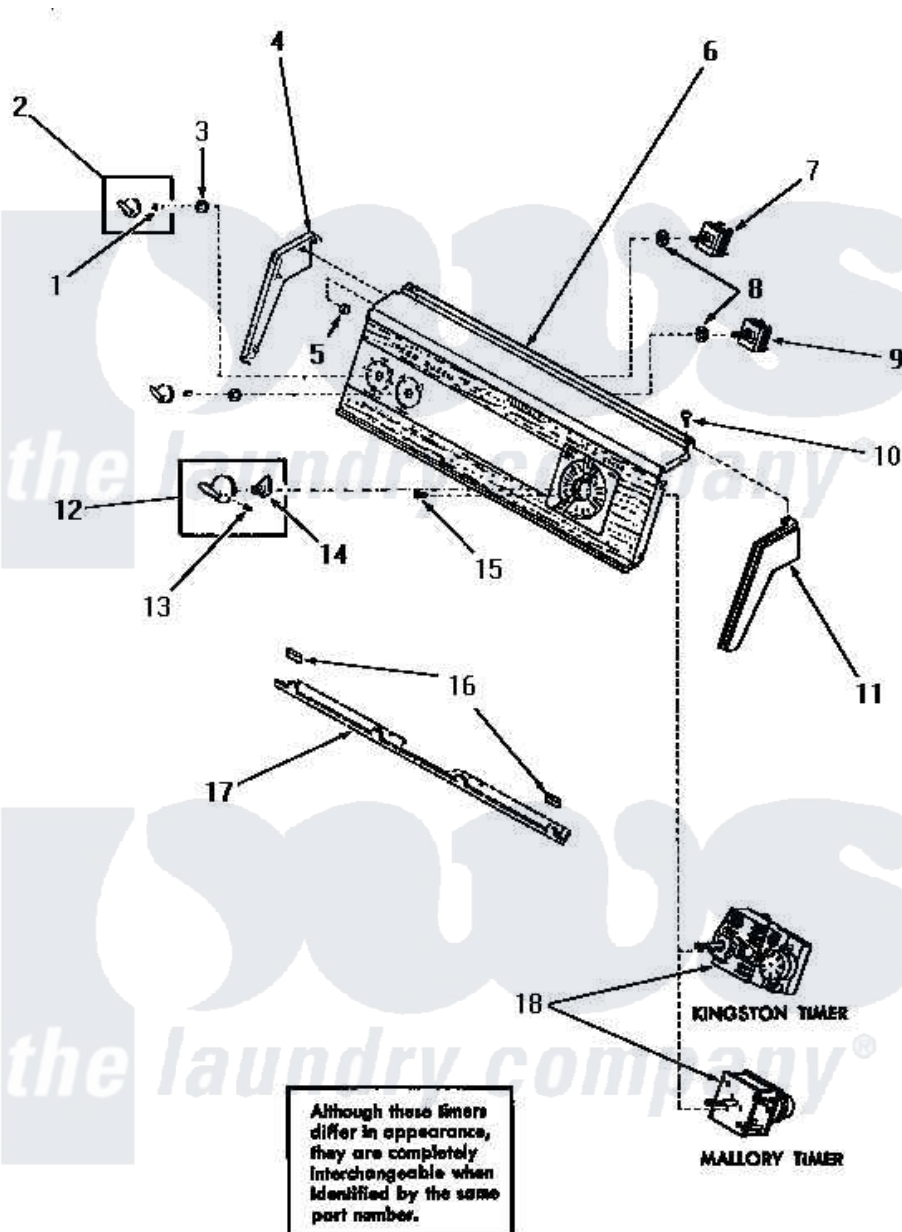

Amana DA6220 12 - CONTROL PANEL, CONTROL HOOD & CONTROLS

Amana Residential Amana DA6220 Washer Parts Parts Diagram 12 - CONTROL PANEL, CONTROL HOOD & CONTROLS

[Click on the part number to view part](#)

Item	Original Part Number	Replaced By	Status	Part Description
1	23392		Not Available	CLIP FOR 26816 KNOB
2	23402		Not Available	KNOB,CONTROL
3	24205			Nut, Knurled 3/8-24
4	25124		Not Available	CONTROL HOOD END, LEFT
5	25126	5303284616		Clip
6	26165		Not Available	CONTROL PANEL
7	24392		Not Available	SWITCH TEMP
8	91176			Lockwasher, 3/8 Intshkp
9	21302			Switch, Motor-2SP
10	25232		Not Available	SCREW,8AB-18X7/8 OVAL
11	25123		Not Available	CONTROL HOOD END, RIGHT
12	24858		Not Available	ASSY,KNOB-TIMER
13	25285		Not Available	SETSCREW
14	24857		Not Available	INDICATOR
15	70212			Screw, 8-32 X 5/32 RD H

16	24859	Not Available	SLEEVE, SUPPORT ANGLE
17	Y00000000	Not Available	SEE NOTE PANEL SUPPORT BRACKET
18	24828	Not Available	TIMER