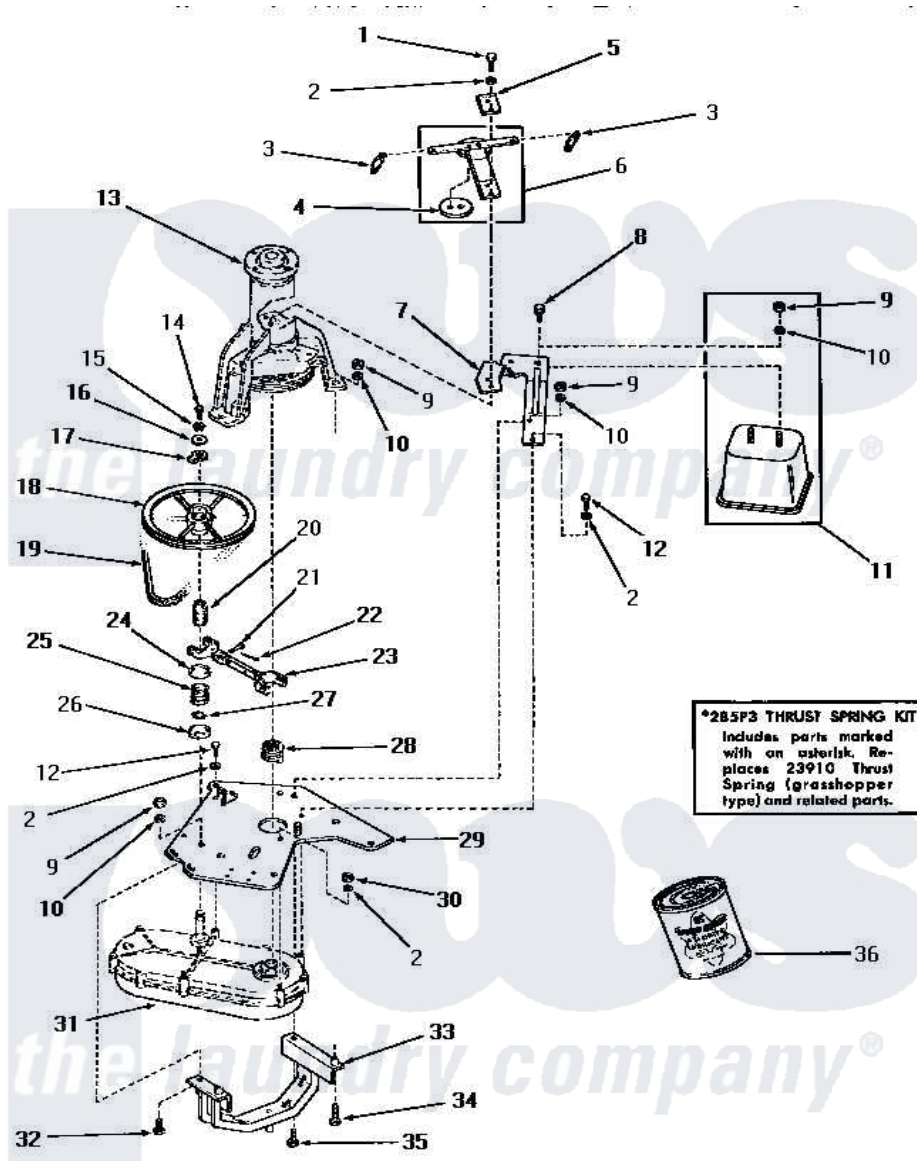

Amana DA6220 13 - COUNTERBALANCE WEIGHT, BRKT & MTG PLATE

COUNTERBALANCE WEIGHT, BRACKET AND MOUNTING PLATE

Amana [Residential Amana DA6220 Washer Parts](#) Parts Diagram 13 - COUNTERBALANCE WEIGHT, BRKT & MTG PLATE

[Click on the part number to view part](#)

Item	Original Part Number	Replaced By	Status	Part Description
1	24233		Not Available	SCREW,CAP-1/4-20 X 3/4
2	03189			LoCkwasher, 1/4 Std-C P
3	23632			Spring
4	20453		Not Available	DISC,FRICTION
5	22614			Plate, Support
6	20168			Assembly, Snubber
7	25139		Not Available	BRACKET
8	23928		Not Available	CAP SCREW AND LOCKWASHER
9	20274	62739		Nut, Lock
10	20277			Lockwasher, 3/8 Std X 3
11	25230		Not Available	COUNTERBALANCE WEIGHT
12	20264			Screw, 1/4-20 X 2 HeX H
13	Y00000000		Not Available	SEE NOTE MAIN BEARING
14	02422			Screw, 1/4-20 X 1/2 HeX
15	02431			Lockwasher, 1/4 Ext Shk

16	23716	Not Available	WASHER
17	23643		Pulley Stop
18	23773	Not Available	ASSY,PULLEY-TRANSMISSI
19	23758		Belt
20	23644		Hub
21	23718	Not Available	PIN,SHIFTER
22	20248		Pin, Cotter
23	23732		Assembly, Shifter Fork
24	26610		Retainer, Spring-Upper
25	26609		Spring
26	26611	Not Available	RETAINER,SPRING-LOWER
27	23751		Ring, Retaining
28	23647		Jaw
29	24749	Not Available	MOUNTING PLATE
30	20275	27001225	Nut, Jam Mid Lock 1/4-20
31	Y00000000	Not Available	SEE NOTE TRANSMISSION ASSEMBLY
32	22687	Not Available	SCREW
33	22702	Not Available	ASSY,YOKE & SLEEVE
34	Y22688	Not Available	SCREW,CAP-3/8-16X1-1/4
35	20255	Not Available	SCREW,3/8-16 X 1 HEX H
NI	03200		A-D Drive Lubricant
"	285P3	23911	Kit Spring