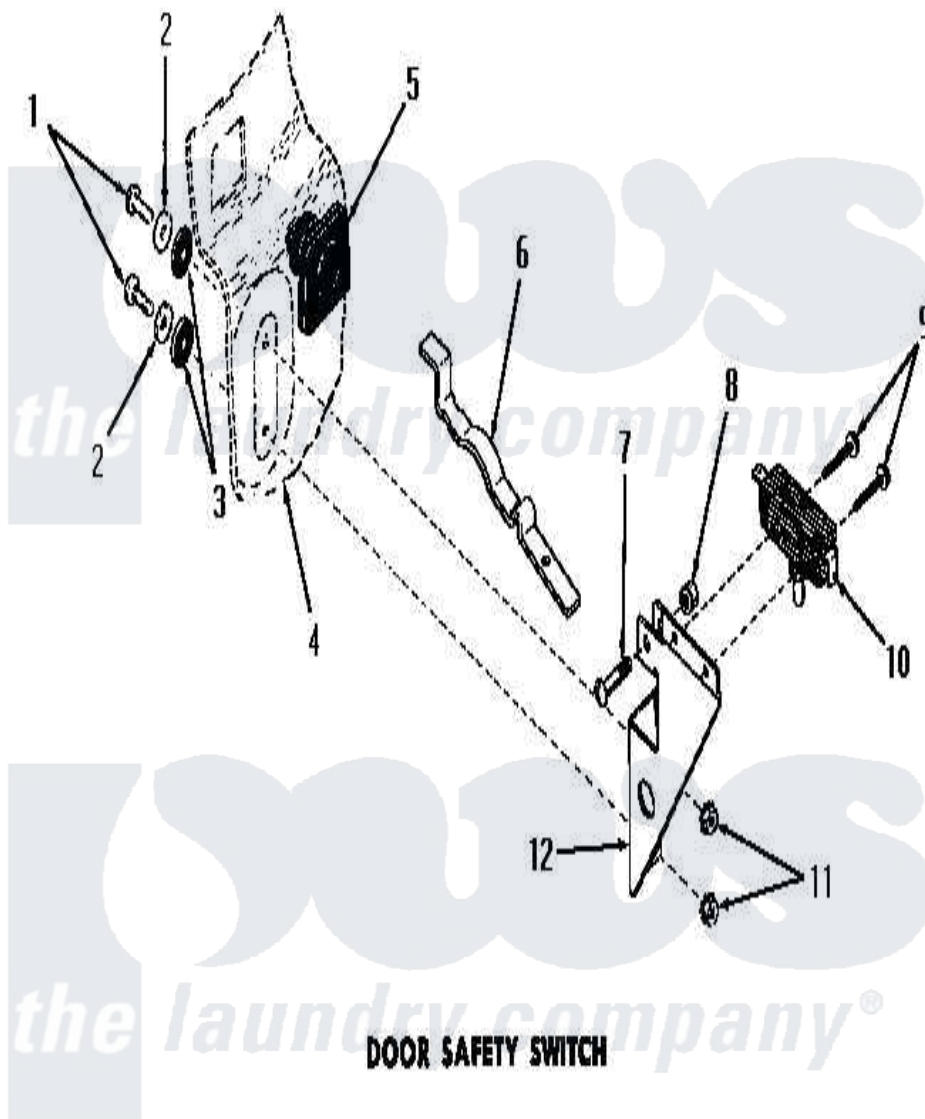

Amana DA6220 14 - DOOR SAFETY SWITCH

Amana [Residential Amana DA6220 Washer Parts](#) Parts Diagram 14 - DOOR SAFETY SWITCH
 Click on the part number to view part

Item	Original Part Number	Replaced By	Status	Part Description
1	21081			Screw, 10-24 X 1/2 RD H
2	20492	M0270504		Washer
3	02928		Not Available	WASHER
4	Y00000000		Not Available	SEE NOTE DRAIN TUB
5	23591			Diaphragm
6	23592		Not Available	ARM
7	Y02370		Not Available	SCREW, 10-24X15/16 HEX
8	22001			Nut, 10-24 Nylon Hex BR
9	51783			Screw, 6b-20 X 7/8 HeX
10	23540		Not Available	SWITCH
11	23951	M0282009		Nut
12	22783		Not Available	BRACKET