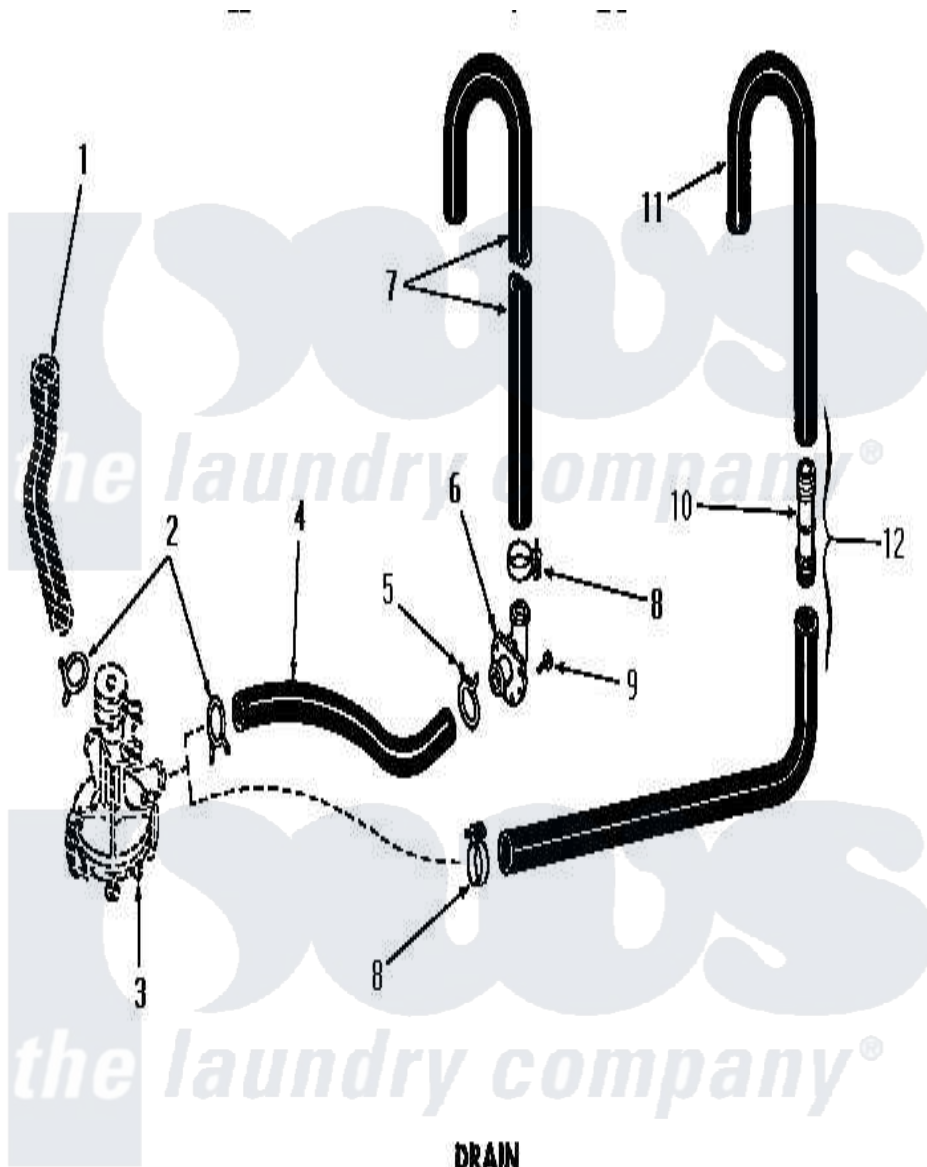

Amana DA6220 15 - DRAIN

DRAIN (Non Suds-Water Saver Models)

Amana [Residential Amana DA6220 Washer Parts](#) Parts Diagram 15 - DRAIN
 Click on the part number to view part

Item	Original Part Number	Replaced By	Status	Part Description
1	Y00000000		Not Available	SEE NOTE DRAIN TUB OUTLET HOSE
2	20210		Not Available	NO LONGER AVAILABLE
3	Y00000000		Not Available	SEE NOTE PUMP ASSEMBLY
4	21254			Hose
5	Y03698		Not Available	CLAMP xREPLACE
6	23553		Not Available	ELBOW,DRAIN HOSE-PLAST
7	20240			Hose, M/F 29219
8	20211	285655		Clamp, Hose
9	51784		Not Available	SCREW,10B-16 X 1/2 HEX
10	25863	16272		Connector, Straight
11	25182		Not Available	DRAIN HOSE
12	Y00000000		Not Available	SEE NOTE DRAIN HOSE AND HOSE COUPLING -- (SEE NOTE)