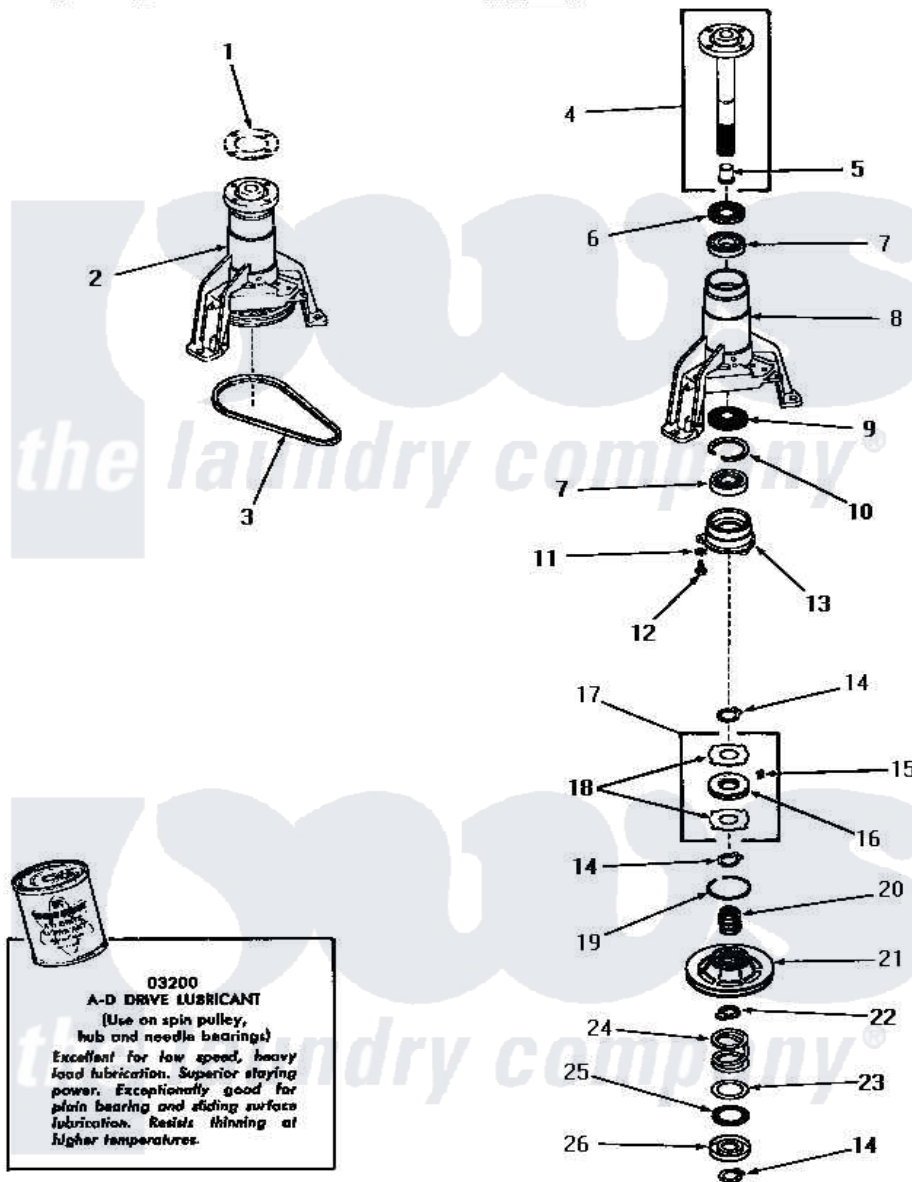

# Amana DA6220 16 - MAIN BEARING ASSY

## MAIN BEARING ASSEMBLY

Amana [Residential Amana DA6220 Washer Parts](#) Parts Diagram 16 - MAIN BEARING ASSY  
Click on the part number to view part

Item	Original Part Number	Replaced By	Status	Part Description
1	Y00000000		Not Available	SEE NOTE GASKET
2	<a href="#">26018</a>			AsseMbly, Bearing Housing-M
3	23759		Not Available	BELT
4	<a href="#">23731</a>			Assembly, Spin Shaft
5	<a href="#">25854</a>			Bearing
6	Y21659		Not Available	SEAL
7	<a href="#">20012</a>			Bearing
8	25979		Not Available	HOUSING,MAIN BEARING
9	<a href="#">26247</a>			Slinger, Water
10	20084		Not Available	RING,RETAINING
11	<a href="#">02431</a>			Lockwasher, 1/4 Ext Shk
12	<a href="#">02422</a>			Screw, 1/4-20 X 1/2 HeX
13	<a href="#">23639</a>			Retainer
14	<a href="#">23724</a>			Ring, Retaining
15	<a href="#">24500</a>			Clip, Spring
16	<a href="#">23708</a>			Assembly, Brake Disk

17	<a href="#">24599</a>		Assembly, Brake Disk
18	23637	Not Available	DISC,BRAKE
19	Y23720	Not Available	RING,SNAP
20	23634	Not Available	HUB
21	<a href="#">24690</a>		Assembly, Spin Pulley
22	23635	Not Available	STOP
23	<a href="#">23722</a>		Race, Bearing
24	<a href="#">23723</a>		Spring
25	23721	Not Available	BEARING,NEEDLE
26	<a href="#">23640</a>		Retainer
NI	<a href="#">03200</a>		A-D Drive Lubricant