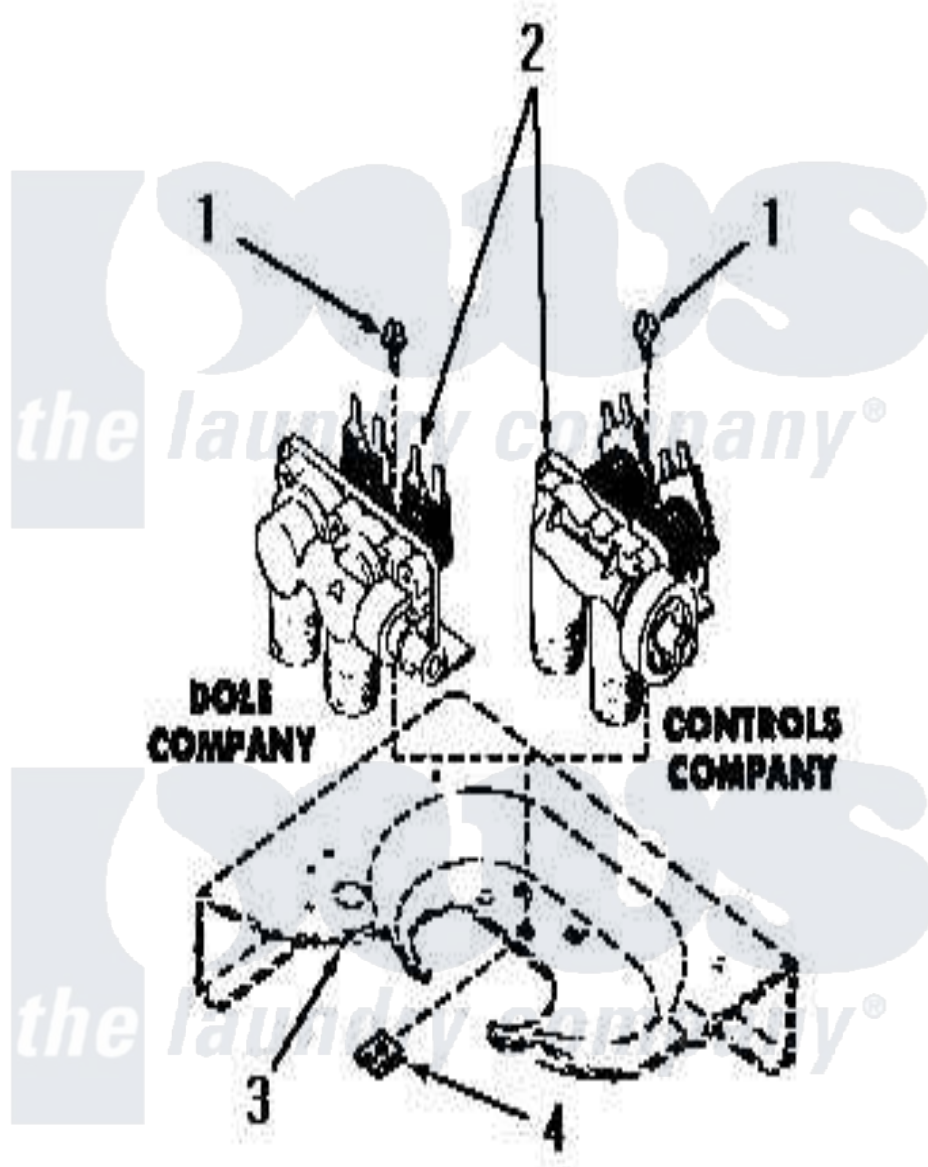

# Amana DA6220 17 - MIXING VALVES

Amana [Residential Amana DA6220 Washer Parts](#) Parts Diagram 17 - MIXING VALVES  
 Click on the part number to view part

Item	Original Part Number	Replaced By	Status	Part Description
1	23962	<a href="#">W10116760</a>		Screw
2	<a href="#">25833</a>			Valve, Mixing
3	Y00000000		Not Available	SEE NOTE CABINET TOP
4	23277		Not Available	NUT,SPEED