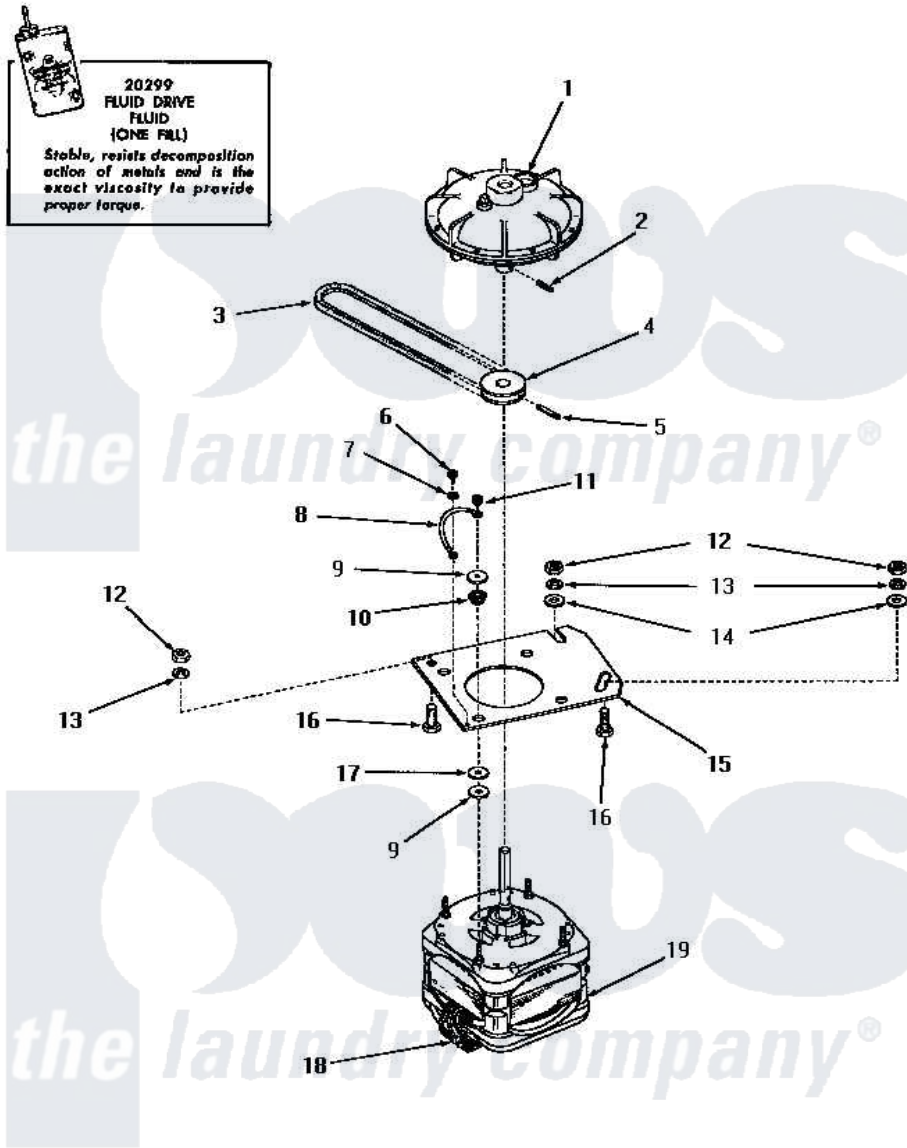

Amana DA6220 18 - MOTOR & FLUID DRIVE

MOTOR AND FLUID DRIVE

Amana [Residential Amana DA6220 Washer Parts](#) Parts Diagram 18 - MOTOR & FLUID DRIVE

[Click on the part number to view part](#)

Item	Original Part Number	Replaced By	Status	Part Description
1	24706			Assembly, Fluid Drive
2	24703		Not Available	PIN,ROLL
3	23759		Not Available	BELT
4	26116			Pulley, Drive
5	23750			Pin, Roll
6	20530			Screw, 10-24 x 3/8 Hex
7	21735		Not Available	LOCKWASHER,No.10 INTSHKP
8	25484		Not Available	GROUND WIRE
9	20103	M0270519		Washer
10	20102		Not Available	WASHER
11	23604			Nut, Hex 10-32 Lock
12	20274	62739		Nut, Lock
13	20277			Lockwasher, 3/8 Std X 3
14	20279			Washer, 13/32 ID x 13/16 OD
15	23769		Not Available	PLATE,MOUNTING
16	20255		Not Available	SCREW,3/8-16 X 1 HEX H

17	20104		Washer
18	24139	Not Available	SWITCH,MOTOR
19	26069		X Assembly, Motor And Pulley
NI	20299	Not Available	FLUID DRIVE FLUID-BULK