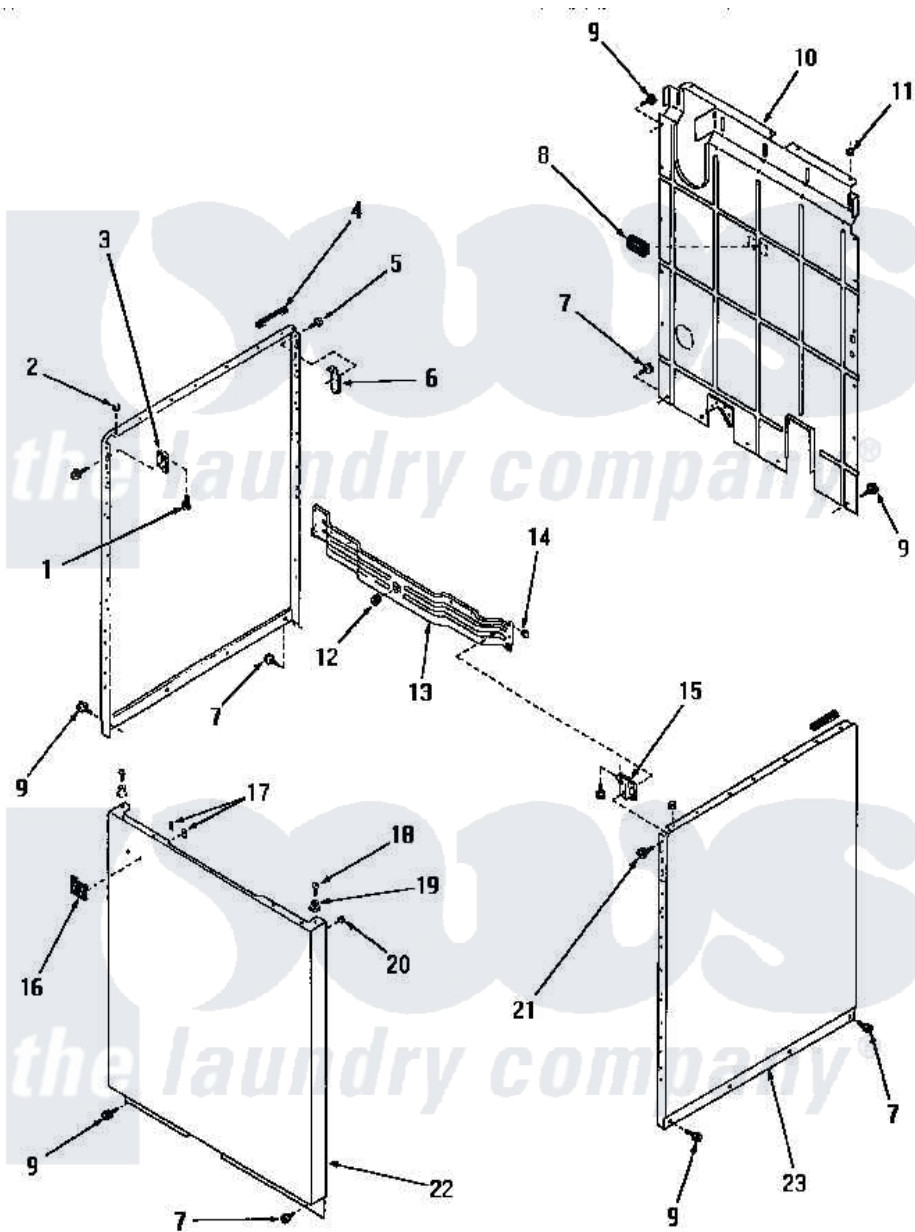

# Amana DA6220 19 - PANELS

Amana [Residential Amana DA6220 Washer Parts](#) Parts Diagram 19 - PANELS  
 Click on the part number to view part

Item	Original Part Number	Replaced By	Status	Part Description
1	<a href="#">23008</a>			Screw, 10-24 X 3/4 Sems
2	<a href="#">21176</a>			Bumper
3	26691		Not Available	BRACKET,HOLD DOWN-L.H.
"	22847		Not Available	BRACKET
4	<a href="#">80312</a>			Bumper Pad
5	51784		Not Available	SCREW,10B-16 X 1/2 HEX
6	<a href="#">52487</a>			Lug, Hold-Down
7	26415	<a href="#">27001200</a>		Screw
8	23257		Not Available	PAD,BUMPER
9	26592		Not Available	HEX HEAD SCREW
10	24342GR		Not Available	REAR PANEL, GRAY
11	<a href="#">20387</a>			Bumper
12	<a href="#">25959</a>			Grommet
13	21262		Not Available	CROSS BRACE, FRONT
14	25987		Not Available	NUT,SPEED
"	<a href="#">21747</a>			Nut, Speed

15	22846	Not Available	BRACKET
"	26690	Not Available	BRACKET,HOLD DOWN-R.H.
16	22086	Not Available	MONOGRAM
17	22161	Not Available	CLIP
18	Q6535	Not Available	SCREW,10B-16 X 3/4 ROU
19	23020	Not Available	MOUNT,PANEL
20	<a href="#">20387</a>		Bumper
21	03184	<a href="#">02434</a>	Pin Groove
"	51784	Not Available	SCREW,10B-16 X 1/2 HEX
22	24687C	Not Available	FRONT PANEL, COPPERTONE
"	24687W	Not Available	FRONT PANEL, WHITE
"	24687H	Not Available	FRONT PANEL, HARVEST GOLD
"	24687A	Not Available	FRONT PANEL, AVOCADO
23	24336H	Not Available	SIDE PANEL, RIGHT OR LEFT, HAR
"	24336C	Not Available	SIDE PANEL, RIGHT OR LEFT, COP
"	24336W	Not Available	xREPLACE
"	24336A	Not Available	SIDE PANEL, RIGHT OR LEFT, AVO