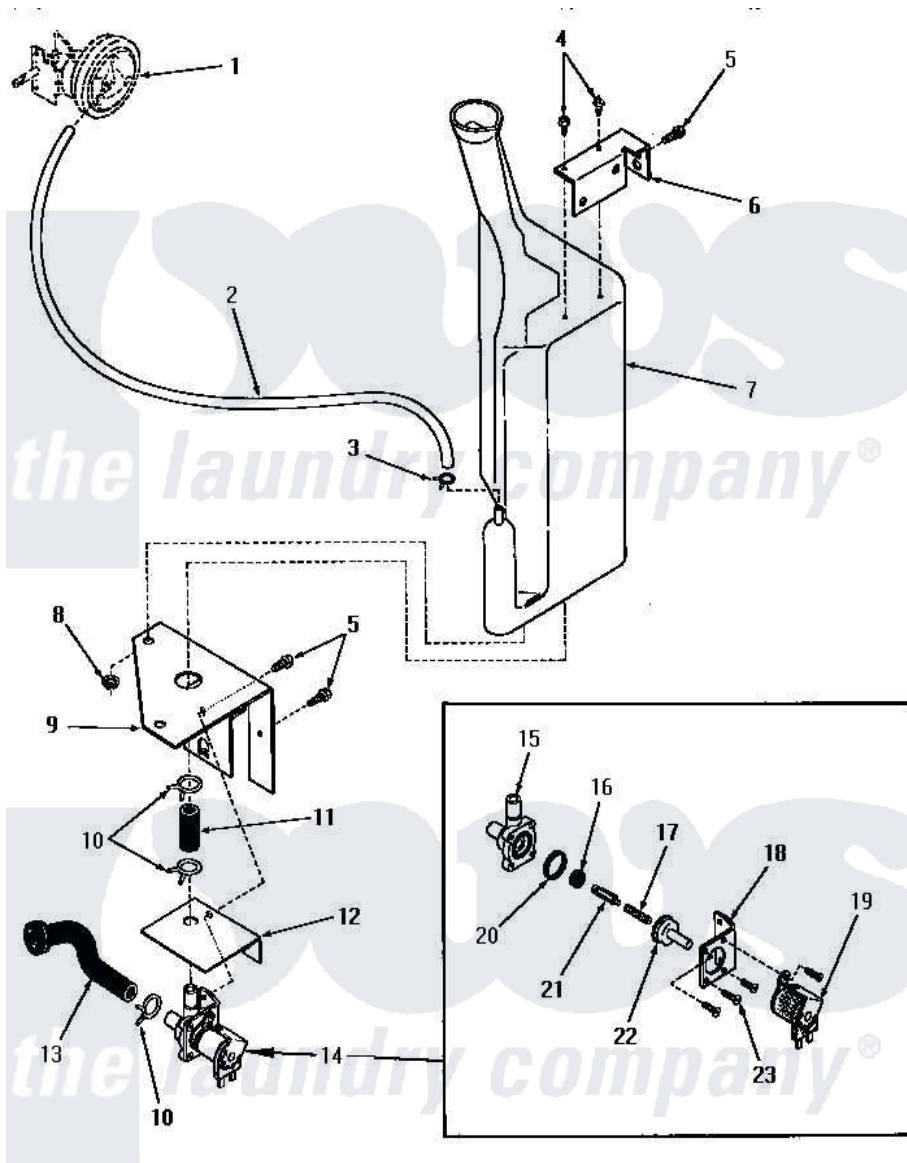

# Amana DA6220 21 - RESERVOIR & DRAIN VALVE

**RESERVOIR AND DRAIN VALVE**  
**(Through Serial Nos. 5556D39 and 234J7952)**

Amana [Residential Amana DA6220 Washer Parts](#) Parts Diagram 21 - RESERVOIR & DRAIN VALVE  
 Click on the part number to view part

Item	Original Part Number	Replaced By	Status	Part Description
1	Y00000000		Not Available	SEE NOTE PRESSURE SWITCH
2	24444		Not Available	NO LONGER AVAILABLE
3	Y22294	<a href="#">596669</a>		Clamp, Manifold
4	52150	<a href="#">489464</a>		Screw
5	51784		Not Available	SCREW,10B-16 X 1/2 HEX
6	24394		Not Available	UPPER BRACKET
7	24430		Not Available	RESERVOIR
8	24441		Not Available	WIRING DIAGRAM
9	24393		Not Available	LOWER BRACKET
10	80479		Not Available	HOSE CLAMP
11	24440		Not Available	CODE J
12	25044		Not Available	SOLENOID SHIELD
13	24437		Not Available	HOSE
14	24438	<a href="#">68136-47</a>		Shelf Trim
15	24438G		Not Available	BODY
16	24438F		Not Available	SEAL

17	24438C	Not Available	SPRING
18	24438H	Not Available	MOUNTING BRACKET
19	24438A	Not Available	SOLENOID
20	24438E	Not Available	GASKET
21	24438D	Not Available	ARMATURE
22	24438B	Not Available	GUIDE,ARMATURE
23	21561G	Not Available	ROUND HEAD SCREW