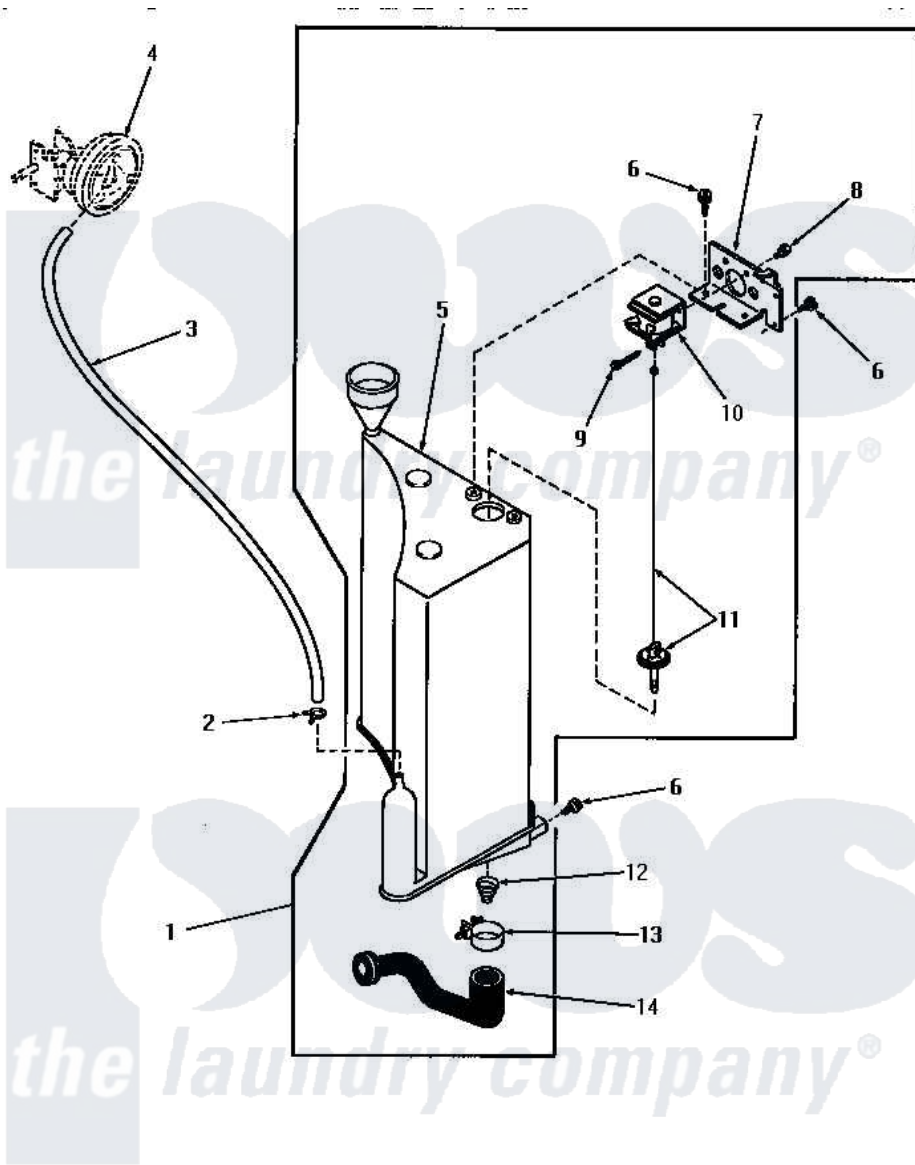

Amana DA6220 22 - RESERVOIR & DRAIN VALVE

RESERVOIR AND DRAIN VALVE (Starting Serial Nos. 5556D40 and 234J7953)

Amana [Residential Amana DA6220 Washer Parts](#) Parts Diagram 22 - RESERVOIR & DRAIN VALVE
Click on the part number to view part

| Item | Original Part Number | Replaced By | Status | Part Description |
|------|------------------------|------------------------|---------------|-----------------------------|
| 1 | 26003 | | | Assembly, Pressure Tank-Com |
| 2 | Y22294 | 596669 | | Clamp, Manifold |
| 3 | 24444 | | Not Available | NO LONGER AVAILABLE |
| 4 | Y00000000 | | Not Available | SEE NOTE PRESSURE SWITCH |
| 5 | 25993 | | Not Available | RESERVOIR |
| 6 | 51784 | | Not Available | SCREW, 10B-16 X 1/2 HEX |
| 7 | Y26000 | | Not Available | BRACKET |
| 8 | Y03950 | | | Screw, 10-32 x 5/16 Sems |
| 9 | 20248 | | | Pin, Cotter |
| 10 | 25999 | | Not Available | SOLENOID, DRAIN VALVE |
| 11 | 26244 | | | Assembly, Plunger-Drain Val |
| 12 | 25997 | | Not Available | SPRING, DRAIN VALVE |
| 13 | 20824 | | Not Available | HOSE CLAMP |
| 14 | 25998 | | | Hose, Drain-Pressure Ta |