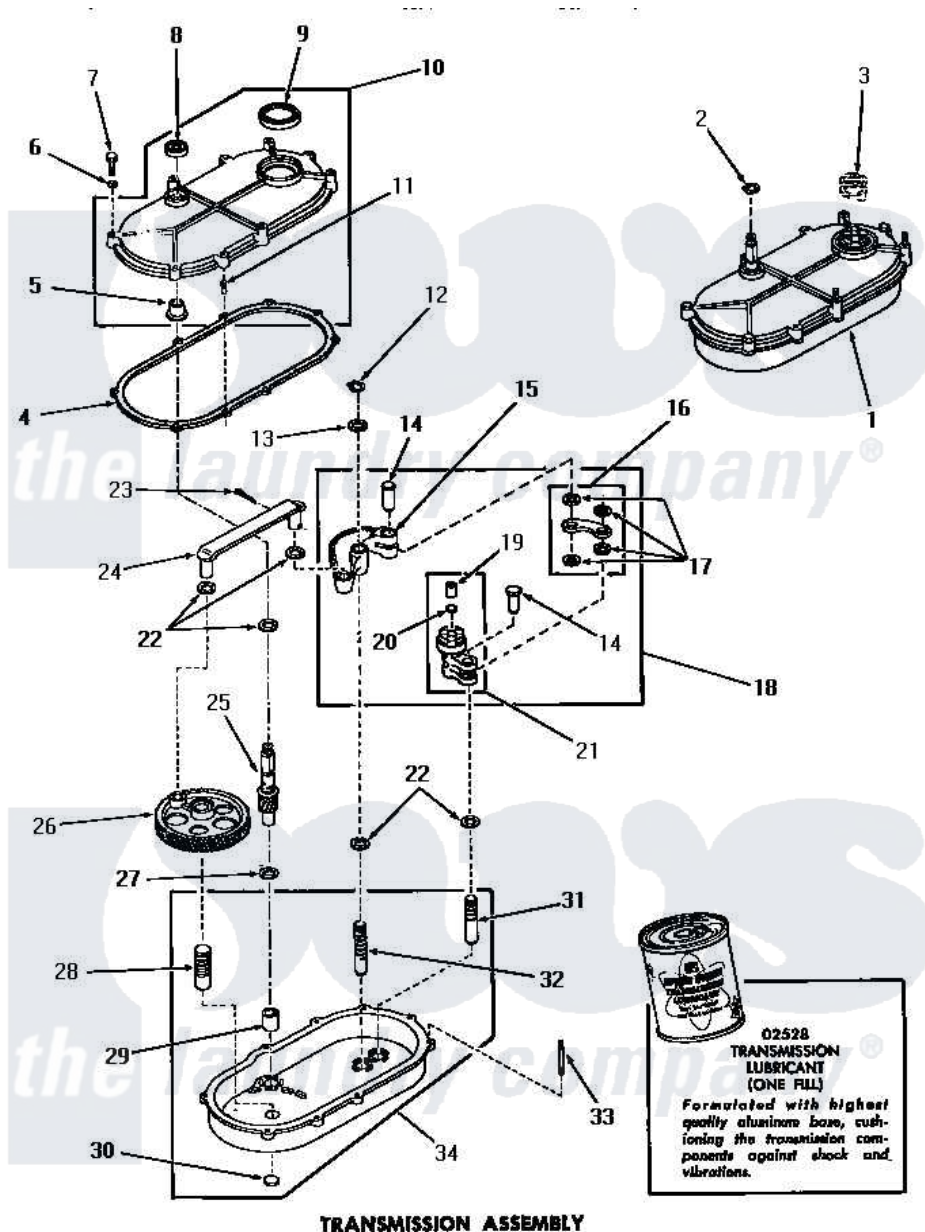

Amana DA6220 23 - TRANSMISSION ASSY

TRANSMISSION ASSEMBLY

Amana [Residential Amana DA6220 Washer Parts](#) Parts Diagram 23 - TRANSMISSION ASSY
 Click on the part number to view part

Item	Original Part Number	Replaced By	Status	Part Description
1	23828			Assembly, Transmission
2	23751			Ring, Retaining
3	Y00000000		Not Available	SEE NOTE SHIFT CLUTCH
4	20059			Gasket
5	20082			Bearing
6	03189			LoCkwasher, 1/4 Std-C P
7	20257		Not Available	SCREW, 1/4-20 X 1-1/4 H
8	20200			Seal
9	20199			Seal
10	20216		Not Available	ASSY, TRANSMISSION COVE
11	20197		Not Available	DOWEL PIN
12	23751			Ring, Retaining
13	20212	35092		Washer, 3628id X 1.00 X .056
14	01690			Pin, Link
15	05005	05005P		Assembly
16	Y04999		Not Available	LINK

17	20212	35092	Washer, 3628id X 1.00 X .056
18	20220		Assembly, Rocker Arm
19	01711	Not Available	BEARING
20	Y02479		Disc, Expansion
21	20219	30927P	Assembly Clutch Arm
22	01791		Washer, .626 X 1.125 X1
23	02578		Pin, Cotter
24	03969	03969P	Rod Connecting
25	23645		Pinion
26	02175	Not Available	GEAR,CRANK
27	20198	41813	Csa 20198 20 4w 19 Deg Cc
28	03477	Not Available	PIN
29	01993		Bearing, 7/8odx5/8id
30	Y02769		Disc
31	01688	Not Available	PIN
32	24817	Not Available	PIN,ROCKER ARM
33	20155	Not Available	STUD,DOUBLE END 1/4-20
34	23927	Not Available	ASSY,TRANSMISSION xREPLACE
NI	02528	02528P	Grease Transmission Mobil 209