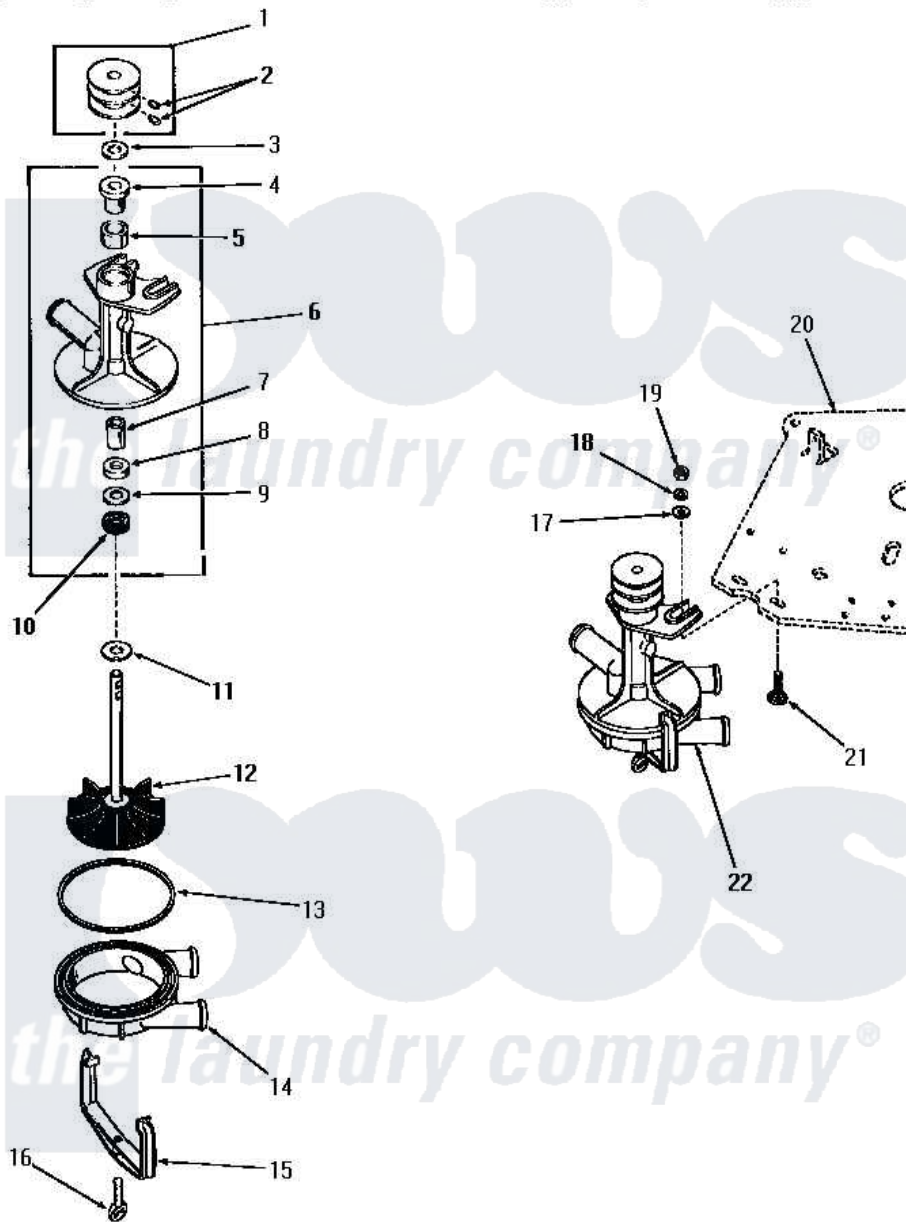

Amana DA6221 01 - 23907 AND 24304 PUMP ASSEMBLIES

Amana [Residential Amana DA6221 Washer Parts](#) Parts Diagram 01 - 23907 AND 24304 PUMP ASSEMBLIES
 Click on the part number to view part

Item	Original Part Number	Replaced By	Status	Part Description
1	23902		Not Available	ASSY,PULLEY
2	23960		Not Available	SCREW,1/4-20 X5/16 HEX
3	23897		Not Available	WASHER,.566IDX1.00ODX1
4	23882		Not Available	BEARING
5	26478			Wick
6	23901		Not Available	ASSY,PUMP BODY
7	23883		Not Available	BEARING
8	23885		Not Available	WASHER,8/16IDX1.00ODX.
9	23887		Not Available	WASHER,37/64IDX63/64OD
10	23900			Seal
11	23886		Not Available	WASHER,.578IDX1.25ODX1
12	23898			Assembly, Impeller
13	23892		Not Available	GASKET
14	23876		Not Available	PUMP COVER
"	23877		Not Available	BOTTOM,PUMP
15	23879			Clamp, Pump

16	20161		Screw, 5/16-18 X 1-1/16
17	20176		Washer, .2656 ID x 9/16 OD
18	03189		LoCkwasher, 1/4 Std-C P
19	20275	27001225	Nut, Jam Mid Lock 1/4-20
20	Y00000000	Not Available	SEE NOTE MOUNTING PLATE
21	24390		Bolt
22	23907	Not Available	ASSY,PUMP
NI	211P3		Kit, Pump Repair