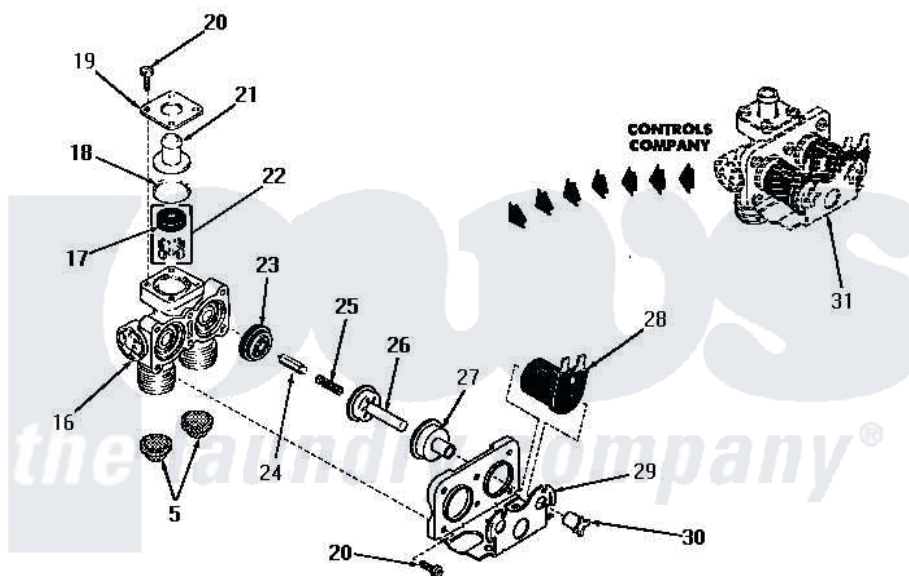

Amana DA6221 02 - 24596 & 24597 MIXING VALVE ASSEMBLIES

24596 and 24597 MIXING VALVE ASSEMBLIES

Amana [Residential Amana DA6221 Washer Parts](#) Parts Diagram 02 - 24596 & 24597 MIXING VALVE ASSEMBLIES
 Click on the part number to view part

Item	Original Part Number	Replaced By	Status	Part Description
1	20678		Not Available	BODY, VALVE
2	23224G		Not Available	DIFFUSER
3	21187C		Not Available	REGULATOR, FLOW
"	23224C			Regulator, Flow
4	21561D		Not Available	PLUG
5	20181-0		Not Available	INLET SCREEN
6	23224F		Not Available	DIAPHRAGM
7	23224D			Armature
8	23224E		Not Available	SPRING
9	23224B		Not Available	GUIDE
10	21561E		Not Available	MOUNTING BRACKET
11	21561G		Not Available	ROUND HEAD SCREW
12	21714A		Not Available	SOLENOID
13	Y00000000		Not Available	SEE NOTE MIXING VALVE ASSEMBLY
14	20241	EZ20241		20 x 24 x 1 Filter 1 Metal Side
15	20290	Y013783		Washer, Inlet Hose

16	24596Q	Not Available	VALVE BODY
17	Y00000000	Not Available	SEE NOTE INSTALL WITH CONCAVE SURFACE DOWN TOWARD VALVE BODY
18	24596L	Not Available	OUTLET FITTING GASKET
19	24596N	Not Available	OUTLET FITTING PLATE
20	24596P	Not Available	SCREW
21	24596M	Not Available	OUTLET FITTING
22	24596J	Not Available	REGULATOR, FLOW
"	24597J	Not Available	FLOW REGULATOR
23	24596H	Not Available	DIAPHRAGM
24	24596G	Not Available	ARMATURE
25	24596F	Not Available	SPRING
26	24596E	Not Available	GUIDE
27	24596D	Not Available	GUIDE SLEEVE
28	24596A	Not Available	SOLENOID
29	24596C	Not Available	MOUNTING BRACKET
30	24596B	Not Available	SOLENOID SLEEVE
31	Y00000000	Not Available	SEE NOTE MIXING VALVE ASSEMBLY