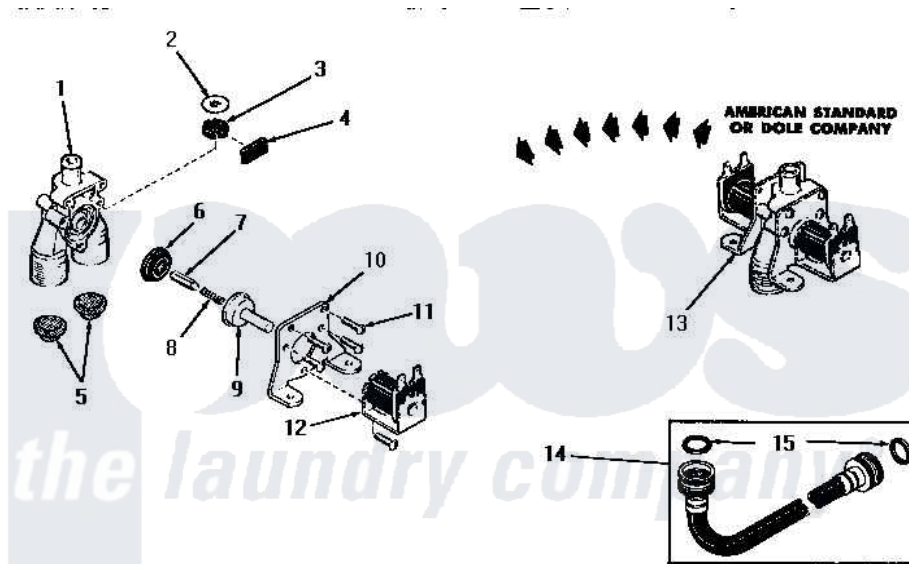

Amana DA6221 02 - 24596 & 24597 MIXING VALVE ASSEMBLIES

24596 and 24597 MIXING VALVE ASSEMBLIES

Amana [Residential Amana DA6221 Washer Parts](#) Parts Diagram 02 - 24596 & 24597 MIXING VALVE ASSEMBLIES
 Click on the part number to view part

Item	Original Part Number	Replaced By	Status	Part Description
1	20678		Not Available	BODY, VALVE
2	23224G		Not Available	DIFFUSER
3	21187C		Not Available	REGULATOR, FLOW
"	23224C			Regulator, Flow
4	21561D		Not Available	PLUG
5	20181-0		Not Available	INLET SCREEN
6	23224F		Not Available	DIAPHRAGM
7	23224D			Armature
8	23224E		Not Available	SPRING
9	23224B		Not Available	GUIDE
10	21561E		Not Available	MOUNTING BRACKET
11	21561G		Not Available	ROUND HEAD SCREW
12	21714A		Not Available	SOLENOID
13	Y00000000		Not Available	SEE NOTE MIXING VALVE ASSEMBLY
14	20241	EZ20241		20 x 24 x 1 Filter 1 Metal Side
15	20290	Y013783		Washer, Inlet Hose

16	24596Q	Not Available	VALVE BODY
17	Y00000000	Not Available	SEE NOTE INSTALL WITH CONCAVE SURFACE DOWN TOWARD VALVE BODY
18	24596L	Not Available	OUTLET FITTING GASKET
19	24596N	Not Available	OUTLET FITTING PLATE
20	24596P	Not Available	SCREW
21	24596M	Not Available	OUTLET FITTING
22	24596J	Not Available	REGULATOR, FLOW
"	24597J	Not Available	FLOW REGULATOR
23	24596H	Not Available	DIAPHRAGM
24	24596G	Not Available	ARMATURE
25	24596F	Not Available	SPRING
26	24596E	Not Available	GUIDE
27	24596D	Not Available	GUIDE SLEEVE
28	24596A	Not Available	SOLENOID
29	24596C	Not Available	MOUNTING BRACKET
30	24596B	Not Available	SOLENOID SLEEVE
31	Y00000000	Not Available	SEE NOTE MIXING VALVE ASSEMBLY