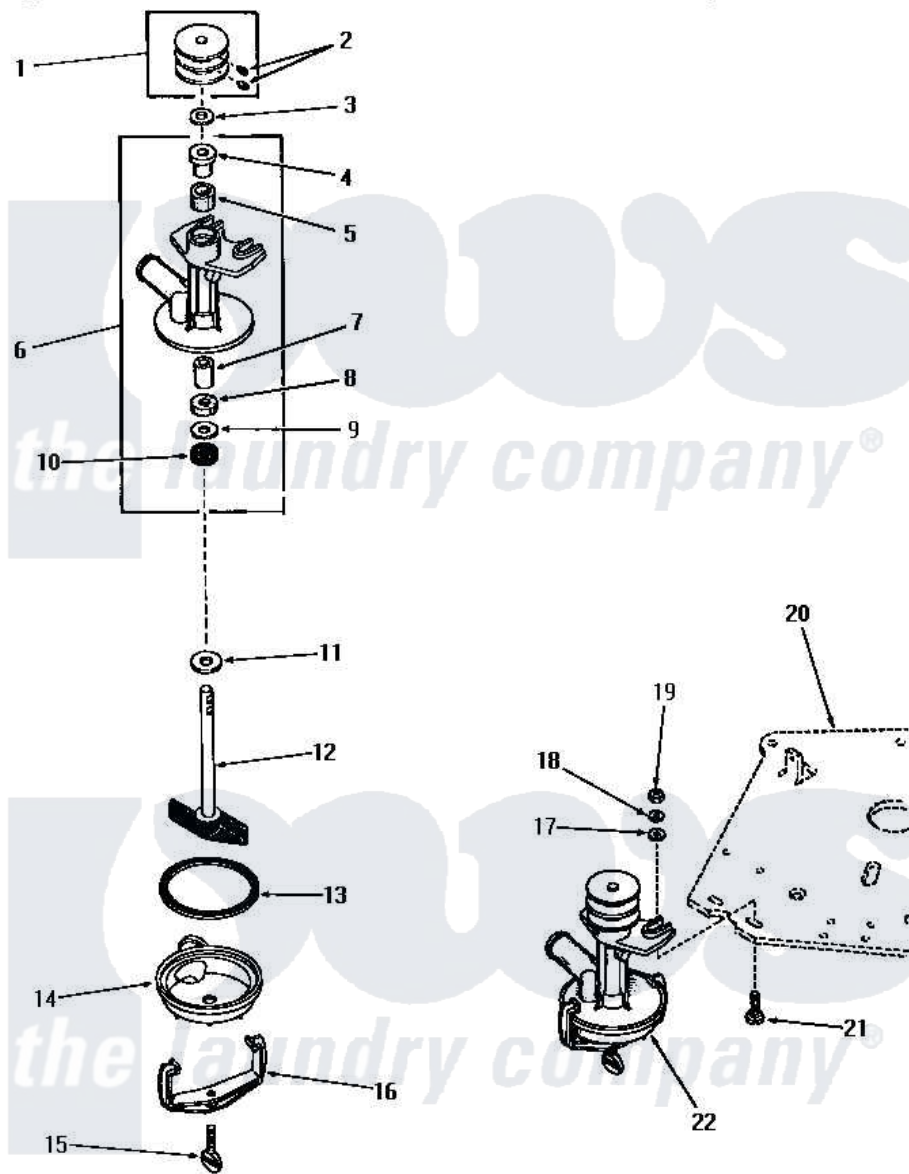

Amana DA6221 03 - 25178 PUMP ASSY

25178 PUMP ASSEMBLY

Amana [Residential Amana DA6221 Washer Parts](#) Parts Diagram 03 - 25178 PUMP ASSY
 Click on the part number to view part

Item	Original Part Number	Replaced By	Status	Part Description
1	23770		Not Available	ASSY,PULLEY
2	02771			Screw, 1/4-20 x 3/8 Hex S
3	20098			Washer, .440idx7/8odx1/
4	20072			Bearing
5	26479			Wick
6	20763		Not Available	PUMP BODY
7	20071			Bearing
8	20094			Packing Material
9	20093			Washer, 29/64 ID x 63/64 OD
10	20095			Seal
11	20099			Washer, .440idx1.125odx
12	04372		Not Available	ASSY,IMPELLER
13	20097		Not Available	GASKET
14	04316		Not Available	BOTTOM,PUMP
15	20161			Screw, 5/16-18 X 1-1/16
16	20066			Clamp, Pump

17	20176		Washer, .2656 ID x 9/16 OD
18	03189		LoCkwasher, 1/4 Std-C P
19	20275	27001225	Nut, Jam Mid Lock 1/4-20
20	Y00000000	Not Available	SEE NOTE MOUNTING PLATE
21	24390		Bolt
22	25178	Not Available	ASSY,PUMP
NI	131P3		Kit, Pump Kt85