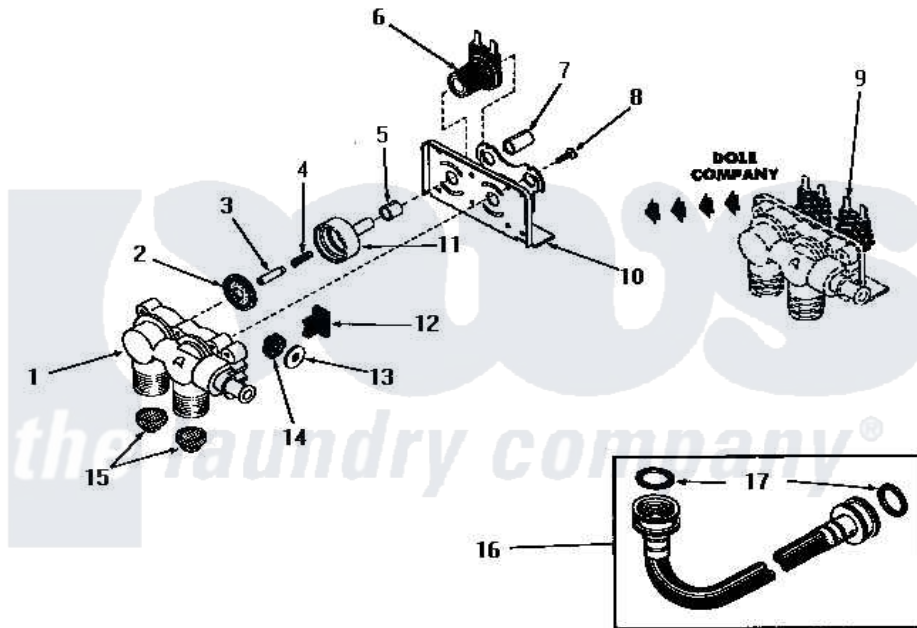

# Amana DA6221 04 - 25832 & 25833 MIXING VALVE ASSEMBLIES

## 25832 and 25833 MIXING VALVE ASSEMBLIES

Amana [Residential Amana DA6221 Washer Parts](#) Parts Diagram 04 - 25832 & 25833 MIXING VALVE ASSEMBLIES  
 Click on the part number to view part

Item	Original Part Number	Replaced By	Status	Part Description
1	<a href="#">24125</a>			Body, Valve
2	24134		Not Available	DIAPHRAGM
3	24132		Not Available	ARMATURE
4	24131		Not Available	SPRING
5	24129		Not Available	SLEEVE, SHORT
6	24126	<a href="#">33930</a>		Valve, Mixing
7	24128		Not Available	SLEEVE, LONG
8	25817C		Not Available	SCREW
9	Y00000000		Not Available	SEE NOTE MIXING VALVE ASSEMBLY
10	Y24127		Not Available	MOUNTING BRACKET
11	<a href="#">24130</a>			Guide, Armature
12	Y24135		Not Available	PLUG, FLOW REGULATOR
13	23224G		Not Available	DIFFUSER
14	<a href="#">23224C</a>			Regulator, Flow
"	21187C		Not Available	REGULATOR, FLOW
15	24122	<a href="#">22002960</a>		Strainer, Washer Inlet

16	20241	<a href="#">EZ20241</a>	20 x 24 x 1 Filter 1 Metal Side
17	20290	<a href="#">Y013783</a>	Washer, Inlet Hose
18	24123	Not Available	VALVE BODY
"	Y24124	Not Available	VALVE BODY
19	25817K	Not Available	DIAPHRAGM
20	25817H	Not Available	ARMATURE
21	25817F	Not Available	ARMATURE GUIDE
22	25817D	Not Available	SLEEVE ADAPTER
23	24596A	Not Available	SOLENOID
24	25817M	Not Available	SOLENOID PLUG
25	25817G	Not Available	SPRING
26	25817E	Not Available	SLEEVE, GUIDE xREPLACE
27	25817B	Not Available	MOUNTING BRACKET
28	Y00000000	Not Available	SEE NOTE MIXING VALVE ASSEMBLY