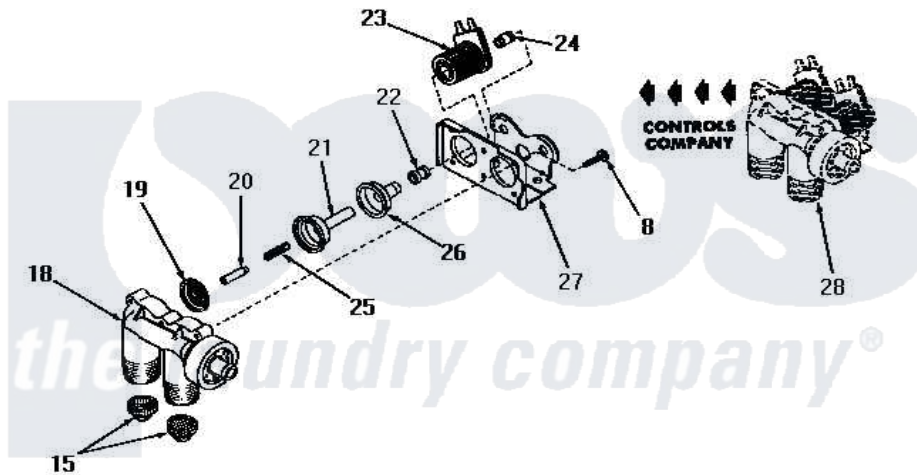

# Amana DA6221 04 - 25832 & 25833 MIXING VALVE ASSEMBLIES

## 25832 and 25833 MIXING VALVE ASSEMBLIES

Amana [Residential Amana DA6221 Washer Parts](#) Parts Diagram 04 - 25832 & 25833 MIXING VALVE ASSEMBLIES  
 Click on the part number to view part

Item	Original Part Number	Replaced By	Status	Part Description
1	<a href="#">24125</a>			Body, Valve
2	24134		Not Available	DIAPHRAGM
3	24132		Not Available	ARMATURE
4	24131		Not Available	SPRING
5	24129		Not Available	SLEEVE, SHORT
6	24126	<a href="#">33930</a>		Valve, Mixing
7	24128		Not Available	SLEEVE, LONG
8	25817C		Not Available	SCREW
9	Y00000000		Not Available	SEE NOTE MIXING VALVE ASSEMBLY
10	Y24127		Not Available	MOUNTING BRACKET
11	<a href="#">24130</a>			Guide, Armature
12	Y24135		Not Available	PLUG, FLOW REGULATOR
13	23224G		Not Available	DIFFUSER
14	<a href="#">23224C</a>			Regulator, Flow
"	21187C		Not Available	REGULATOR, FLOW
15	24122	<a href="#">22002960</a>		Strainer, Washer Inlet

16	20241	<a href="#">EZ20241</a>	20 x 24 x 1 Filter 1 Metal Side
17	20290	<a href="#">Y013783</a>	Washer, Inlet Hose
18	24123	Not Available	VALVE BODY
"	Y24124	Not Available	VALVE BODY
19	25817K	Not Available	DIAPHRAGM
20	25817H	Not Available	ARMATURE
21	25817F	Not Available	ARMATURE GUIDE
22	25817D	Not Available	SLEEVE ADAPTER
23	24596A	Not Available	SOLENOID
24	25817M	Not Available	SOLENOID PLUG
25	25817G	Not Available	SPRING
26	25817E	Not Available	SLEEVE, GUIDE xREPLACE
27	25817B	Not Available	MOUNTING BRACKET
28	Y00000000	Not Available	SEE NOTE MIXING VALVE ASSEMBLY