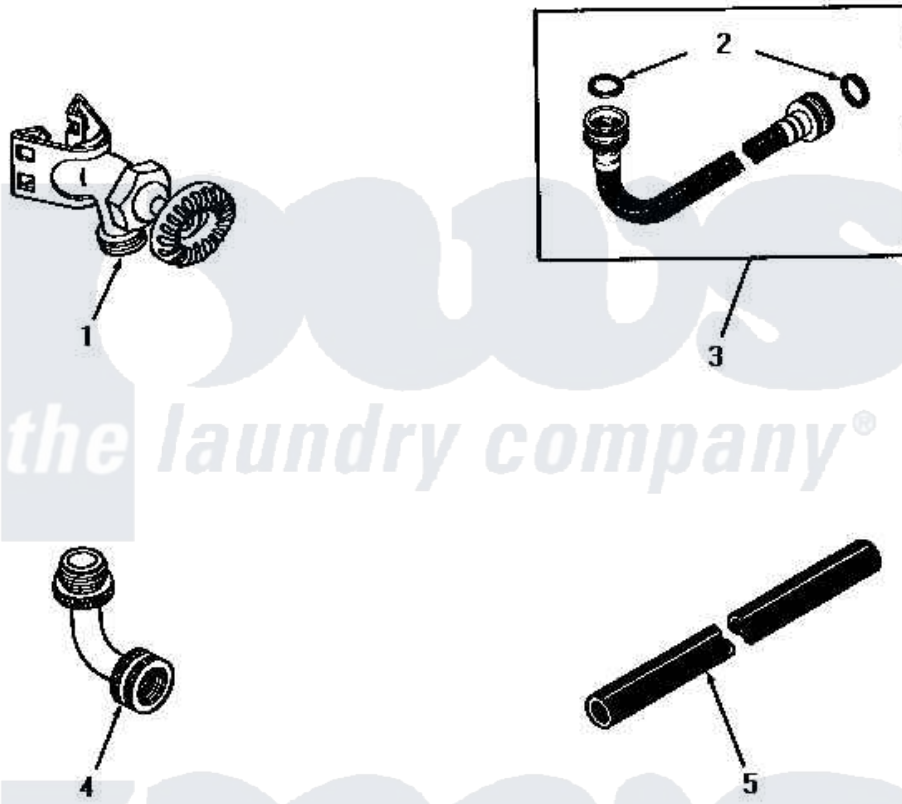

Amana DA6221 05 - ACCESSORIES

258P3 CAPACITOR KIT
 Use on automatic washers, with reversing motors, that are located in areas where low voltage exists. This kit will help eliminate motor burn outs.

Amana [Residential Amana DA6221 Washer Parts](#) Parts Diagram 05 - ACCESSORIES
 Click on the part number to view part

Item	Original Part Number	Replaced By	Status	Part Description
1	20655		Not Available	SADDLE FAUCETS, PAIR
2	20290	Y013783		Washer, Inlet Hose
3	20618	21001467		Hose- 10'
"	20617		Not Available	HOSE, INLET (8 FT)
4	20656		Not Available	90 DEGREE INLET ELBOW
5	20616		Not Available	EXTENSION, DRAIN HOSE (1 FT)
NI	258P3		Not Available	KIT,CAPACITOR